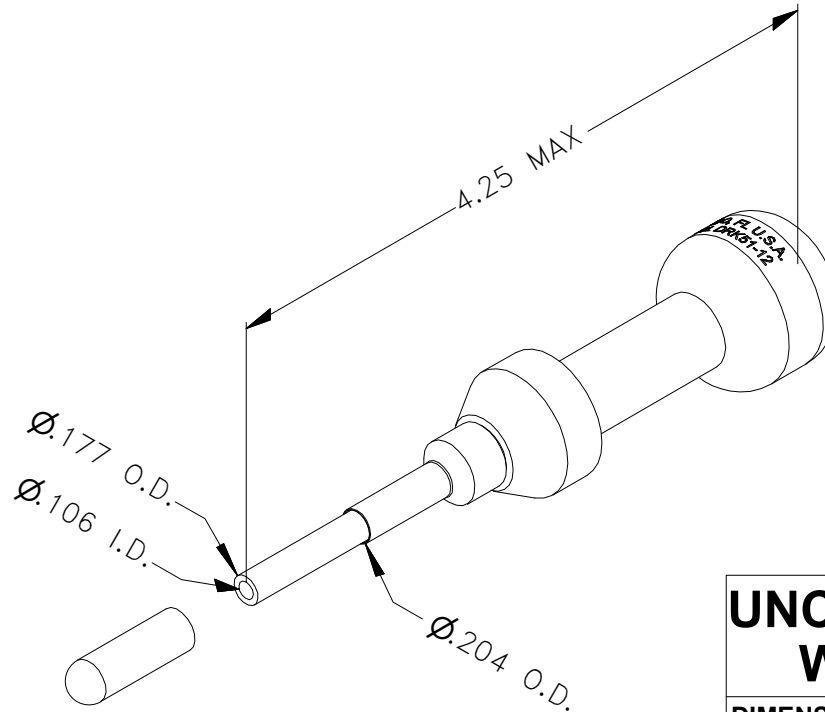

**UNCONTROLLED DOCUMENT
WILL NOT BE UPDATED**

DIMENSIONS IN INCHES - UNLESS OTHERWISE SPECIFIED

MATERIAL	ITEM	PART NO.	QTY.	DESCRIPTION/REMARKS
N/A	DRN. Kirk C Koons CHK'D. TR	DATE 0/22/2013 DATE 0/10/1985		DMC DANIELS MANUFACTURING CORP. ORLANDO, FLORIDA CAGE 11851
RESTRICTED & CONFIDENTIAL CONFIDENTIAL PROPERTY OF DANIELS MANUFACTURING CORP. NOT TO BE DISCLOSED TO OTHERS. REPRODUCED OR USED FOR ANY OTHER PURPOSE EXCEPT AS AUTHORIZED IN WRITING BY DANIELS MANUFACTURING. MUST BE RETURNED TO DANIELS MANUFACTURING CORP. ON COMPLETION OF ORDER OR OTHER PURPOSES FOR WHICH LENT.	HEAT TREAT	APP'D. DATE		TITLE REMOVAL TOOL #12 ENVELOPE DRAWING
CREATED FROM AN INVENTOR MODEL. CHANGES MUST BE REFLECTED IN THE 3D PART	FINISH	NOTE: THIS DRAWING IS AN OUTLINE DRAWING OF THE RESPECTIVE DMC PART NUMBER INDICATED. ACTUAL DMC PART NUMBER IS DRAWING NUMBER WITHOUT THE "-ENV" SUFFIX	WHERE USED: SIZE A	SCALE 1 : 1 CAD P/N DRK51-12-ENV SHEET OF 1 1
DO NOT SCALE DRAWING			POSTING	DWG. NO. DRK51-12-ENV REV. 2