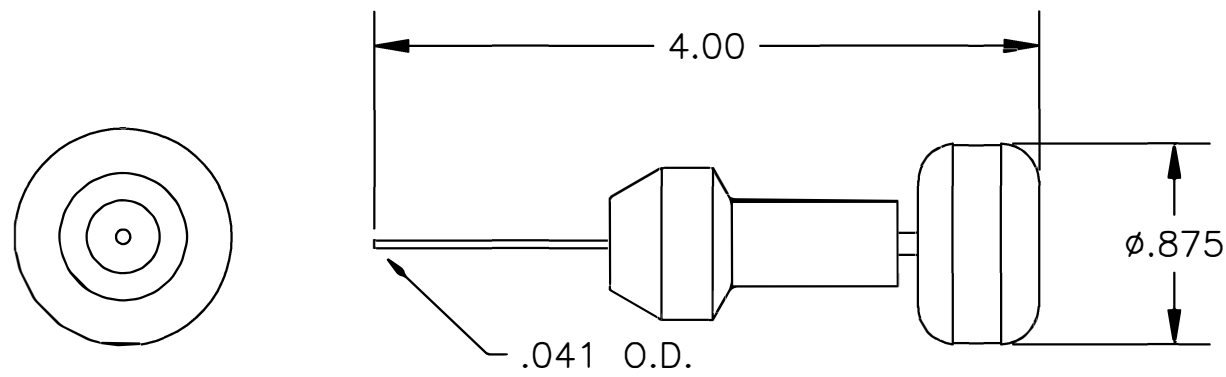

CONTAINS (6) PROBES SIZES 12, 16, 20, 22, 22M & 22D.

<p><b>RESTRICTED &amp; CONFIDENTIAL</b></p> <p>CONFIDENTIAL PROPERTY OF DANIELS MANUFACTURING CORP. NOT TO BE DISCLOSED TO OTHERS, REPRODUCED OR USED FOR ANY OTHER PURPOSE, EXCEPT AS AUTHORIZED IN WRITING BY DANIELS MANUFACTURING. MUST BE RETURNED TO DANIELS MANUFACTURING CORP. ON COMPLETION OF ORDER OR OTHER PURPOSE FOR WHICH LENT.</p>	MATERIAL	ITEM	PART NO.	QTY.	DESCRIPTION/REMARKS
	MEAT TREAT	DRN.	J. JOYCE	DATE	 DANIELS MANUFACTURING CORP. ORLANDO, FLORIDA CAGE 11851
		CHK'D.	RRR	DATE	
	FINISH	APP'D.	DATE	TITLE	
APP'D.		DATE	REMOVAL TOOL KIT ENVELOPE DRAWING M81969/30-36 REV. B		
DO NOT SCALE DRAWING		NOTE:			WHERE USED:
		THIS DRAWING IS AN OUTLINE DRAWING OF THE RESPECTIVE DMC PART NUMBER INDICATED. ACTUAL DMC PART NUMBER IS DRAWING NUMBER WITHOUT THE "-ENV" SUFFIX.			SIZE: A SCALE: NTS CAD P/N: DRK536B-ENV SHEET OF: 1 1
		POSTING		DWG. NO.	REV.
				DRK536B-ENV	2