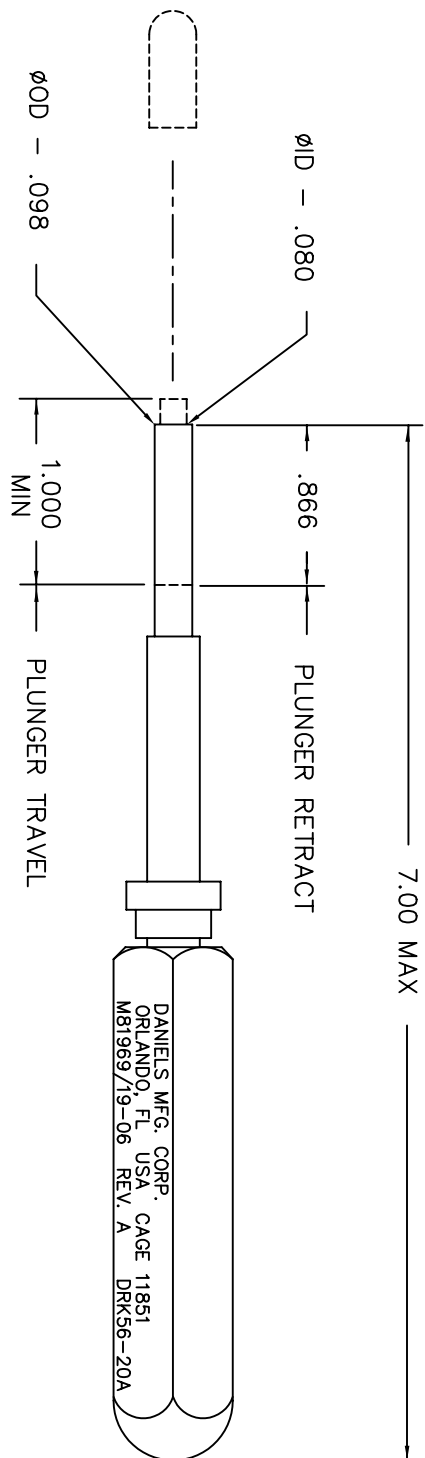

REVISIONS				
REV. SYM.	E.C.O. NUMBER	DESCRIPTION	BY DATE	APP'D. DATE
1		ORIGINAL RELEASE	3/28/02	3/28/02

DANIELS MFG. CORP.
ORLANDO, FL USA CAGE 11851
M81969/19-06 REV. A DRK56-20A

RESTRICTED & CONFIDENTIAL		MATERIAL	ITEM	PART NO.	QTY.	DESCRIPTION/REMARKS
CONFIDENTIAL PROPERTY OF DANIELS MANUFACTURING CORP. NOT TO BE DISCLOSED TO OTHERS, REPRODUCED OR USED FOR ANY OTHER PURPOSE, EXCEPT AS AUTHORIZED IN WRITING BY DANIELS MANUFACTURING. MUST BE RETURNED TO DANIELS MANUFACTURING CORP. ON COMPLETION OF ORDER OR OTHER PURPOSE FOR WHICH LENY.		HEAT TREAT	DRAWN: JWJ	DATE: 3/28/02		DANIELS MANUFACTURING CORP. ORLANDO, FLORIDA CAGE 11851
			CHK'D: RRR	DATE: 3/28/02		
			APP'D:	DATE:		
			APP'D:	DATE:		
			NOTE: THIS DRAWING IS AN OUTLINE DRAWING. THE RESPECTIVE DRAWING PART NUMBER INDICATED ACTUAL DMC PART NUMBER IS DRAWING NUMBER WITHOUT THE "-ENV" SUFFIX.			
			WHERE USED:			
			TITLE: REMOVAL TOOL #20			
			M81969/19-01 REV A			
			ENVELOPE DRAWING			
			SIZE: B	SCALE: NTS	CAD P.N.: DRK56-20A-ENV	SHEET: 1 OF 1
			POSTING:	DMG. NO.: DRK56-20A-ENV		REV. 1

UNCONTROLLED DOCUMENT
WILL NOT BE UPDATED

DO NOT SCALE DRAWING

X-ON Electronics

Largest Supplier of Electrical and Electronic Components

Click to view similar products for [Extraction, Removal & Insertion Tools](#) category: