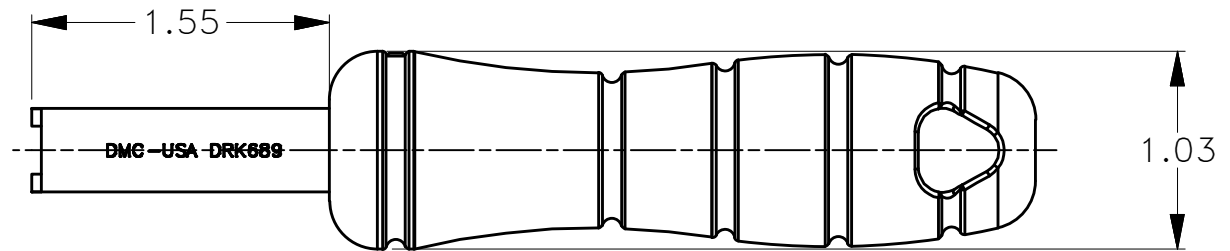

1. FUNCTIONAL EQUIVALENT TO AIR LB/CHANNEL SPLIT NUT TOOL 001901-001-00.

NOTES:

RESTRICTED & CONFIDENTIAL

CONFIDENTIAL PROPERTY OF DANIELS MANUFACTURING CORP. NOT TO BE DISCLOSED TO OTHERS. REPRODUCED OR USED FOR ANY OTHER PURPOSE EXCEPT AS AUTHORIZED IN WRITING BY DANIELS MANUFACTURING. MUST BE RETURNED TO DANIELS MANUFACTURING CORP. ON COMPLETION OF ORDER OR OTHER PURPOSES FOR WHICH LENT.

CREATED FROM AN INVENTOR MODEL. CHANGES MUST BE REFLECTED IN THE 3D PART

DO NOT SCALE DRAWING

**UNCONTROLLED DOCUMENT
WILL NOT BE UPDATED**
DIMENSIONS IN INCHES - UNLESS OTHERWISE SPECIFIED

MATERIAL	ITEM	PART NO.	QTY.	DESCRIPTION/REMARKS
	DRN. Kirk C Koons	DATE 8.29.11		DANIELS MANUFACTURING CORP. ORLANDO, FLORIDA CAGE 11851
	CHK'D.	DATE		
HEAT TREAT	APP'D.	DATE		TITLE
	APP'D.	DATE		SPLIT NUT TOOL
FINISH	NOTE: THIS DRAWING IS AN OUTLINE DRAWING OF THE RESPECTIVE DMC PART NUMBER INDICATED. ACTUAL DMC PART NUMBER IS DRAWING NUMBER WITHOUT THE "-ENV" SUFFIX		WHERE USED:	
	SIZE A	SCALE NTS	CAD P/N DRK689-ENV	SHEET OF 1 1
	POSTING	DWG. NO. DRK689-ENV	REV. 1