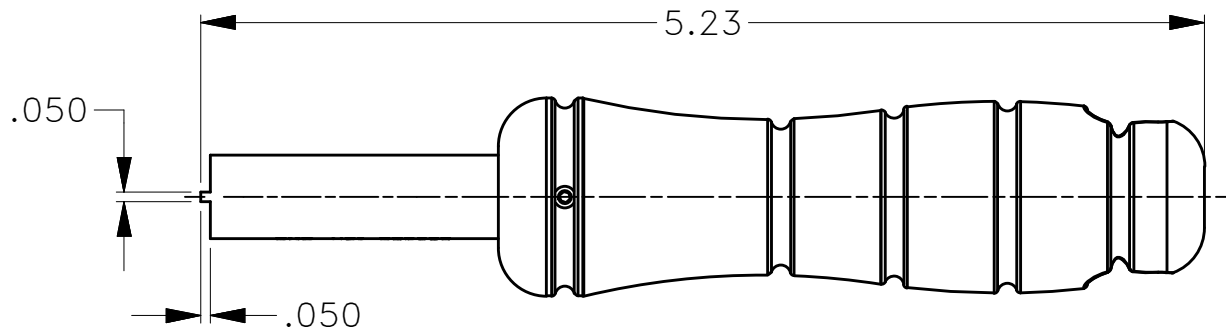

1. FUNCTIONAL EQUIVALENT TO AIR LB/CHANNEL SPLIT NUT TOOL 001901-001-00.

NOTES:

RESTRICTED & CONFIDENTIAL

CONFIDENTIAL PROPERTY OF DANIELS MANUFACTURING CORP. NOT TO BE DISCLOSED TO OTHERS. REPRODUCED OR USED FOR ANY OTHER PURPOSE EXCEPT AS AUTHORIZED IN WRITING BY DANIELS MANUFACTURING. MUST BE RETURNED TO DANIELS MANUFACTURING CORP. ON COMPLETION OF ORDER OR OTHER PURPOSES FOR WHICH LENT.

CREATED FROM AN INVENTOR MODEL. CHANGES MUST BE REFLECTED IN THE 3D PART

DO NOT SCALE DRAWING

**UNCONTROLLED DOCUMENT
WILL NOT BE UPDATED**
DIMENSIONS IN INCHES - UNLESS OTHERWISE SPECIFIED

MATERIAL	ITEM	PART NO.	QTY.	DESCRIPTION/REMARKS
	DRN. Kirk C Koons	DATE 8.29.11		 DANIELS MANUFACTURING CORP. ORLANDO, FLORIDA CAGE 11851
	CHK'D.	DATE		
HEAT TREAT	APP'D.	DATE		TITLE
	APP'D.	DATE		SPLIT NUT TOOL
FINISH	NOTE: THIS DRAWING IS AN OUTLINE DRAWING OF THE RESPECTIVE DMC PART NUMBER INDICATED. ACTUAL DMC PART NUMBER IS DRAWING NUMBER WITHOUT THE "-ENV" SUFFIX		WHERE USED:	
	SIZE A	SCALE NTS	CAD P/N DRK689-ENV	SHEET OF 1 1
	POSTING	DWG. NO. DRK689-ENV	REV. 1	