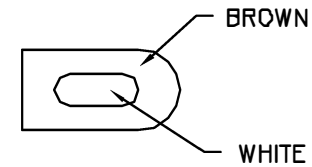

REVISIONS				
REV. SW.	EGG. NUMBER	DESCRIPTION	BY DATE	APPD DATE
1		ORIGINAL RELEASE	LLW 8/22/91	PD 8/91

**UNCONTROLLED DOCUMENT  
WILL NOT BE UPDATED**

<p><b>RESTRICTED &amp; CONFIDENTIAL</b></p> <p>CONFIDENTIAL PROPERTY OF DANIELS MANUFACTURING CORP. NOT TO BE DISCLOSED TO OTHERS, REPRODUCED OR USED FOR ANY OTHER PURPOSE, EXCEPT AS AUTHORIZED IN WRITING BY DANIELS MANUFACTURING. MUST BE RETURNED TO DANIELS MANUFACTURING CORP. ON COMPLETION OF ORDER OR OTHER PURPOSE FOR WHICH LENT.</p>	MATERIAL	ITEM	PART NO.	QTY.	DESCRIPTION/REMARKS
	HEAT TREAT	DRN.	LLW	DATE 8/22/91	 <b>DANIELS MANUFACTURING CORP.</b> ORLANDO, FLORIDA CAGE 71851
	FINISH	CHK'D.	PD	DATE 8/28/91	
	DO NOT SCALE DRAWING	APPD.	AAM	DATE 8/28/91	DATE
		<p>NOTE: THIS DRAWING IS AN OUTLINE DRAWING OF THE RESPECTIVE DMC PART NUMBER INDICATED. ACTUAL DMC PART NUMBER IS DRAWING NUMBER WITHOUT THE "-ENV" SUFFIX.</p>		WHERE USED:	
		SIZE	SCALE	CAD P/N	SHEET OF
		B	NTS	DRK95-22B-ENV	1 1
		POSTING	DWG. NO.	DRK95-22B-ENV	REV. 1