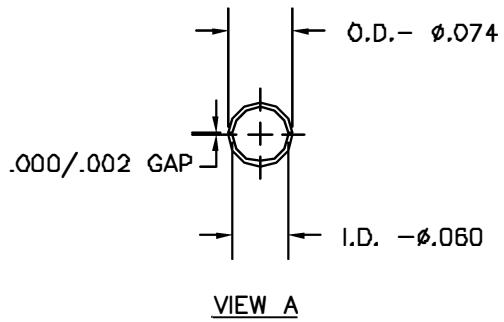

REVISIONS				
REV. SW.	EGG. NUMBER	DESCRIPTION	BY DATE	APPD DATE
1		ORIGINAL RELEASE	LLW 8/22/91	PD 8/91

**UNCONTROLLED DOCUMENT  
WILL NOT BE UPDATED**

<p><b>RESTRICTED &amp; CONFIDENTIAL</b></p> <p>CONFIDENTIAL PROPERTY OF DANIELS MANUFACTURING CORP. NOT TO BE DISCLOSED TO OTHERS, REPRODUCED OR USED FOR ANY OTHER PURPOSE, EXCEPT AS AUTHORIZED IN WRITING BY DANIELS MANUFACTURING. MUST BE RETURNED TO DANIELS MANUFACTURING CORP. ON COMPLETION OF ORDER OR OTHER PURPOSE FOR WHICH LENT.</p>	MATERIAL	ITEM	PART NO.	QTY.	DESCRIPTION/REMARKS
	HEAT TREAT	DRN.	LLW	DATE 8/22/91	 <b>DANIELS MANUFACTURING CORP.</b> ORLANDO, FLORIDA CAGE 71851
	FINISH	CHK'D.	PD	DATE 8/28/91	
	DO NOT SCALE DRAWING	APPD.	AAM	DATE 8/28/91	DATE
		<p>NOTE: THIS DRAWING IS AN OUTLINE DRAWING OF THE RESPECTIVE DMC PART NUMBER INDICATED. ACTUAL DMC PART NUMBER IS DRAWING NUMBER WITHOUT THE "-ENV" SUFFIX.</p>		WHERE USED:	
		SIZE	SCALE	CAD P/N	SHEET OF
		B	NTS	DRK95-22B-ENV	1 1
		POSTING	DWG. NO.	DRK95-22B-ENV	REV. 1