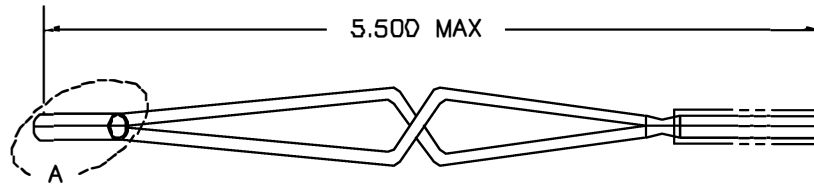

REVISIONS				
REV. SW.	EGG. NUMBER	DESCRIPTION	BY DATE	APPD DATE
1		ORIGINAL RELEASE	LLW 8/22/91	PD 8/91

**UNCONTROLLED DOCUMENT  
WILL NOT BE UPDATED**

<p><b>RESTRICTED &amp; CONFIDENTIAL</b></p> <p>CONFIDENTIAL PROPERTY OF DANIELS MANUFACTURING CORP. NOT TO BE DISCLOSED TO OTHERS, REPRODUCED OR USED FOR ANY OTHER PURPOSE, EXCEPT AS AUTHORIZED IN WRITING BY DANIELS MANUFACTURING. MUST BE RETURNED TO DANIELS MANUFACTURING CORP. ON COMPLETION OF ORDER OR OTHER PURPOSE FOR WHICH LENT.</p>	MATERIAL	ITEM	PART NO.	QTY.	DESCRIPTION/REMARKS
	HEAT TREAT	DRN.	LLW	DATE 8/22/91	 <b>DANIELS MANUFACTURING CORP.</b> ORLANDO, FLORIDA CAGE 71851
	FINISH	CHK'D.	PD	DATE 8/28/91	
	DO NOT SCALE DRAWING	APPD.	AAM	DATE 8/28/91	DATE
		<p>NOTE: THIS DRAWING IS AN OUTLINE DRAWING OF THE RESPECTIVE DMC PART NUMBER INDICATED. ACTUAL DMC PART NUMBER IS DRAWING NUMBER WITHOUT THE "-ENV" SUFFIX.</p>		WHERE USED:	
		SIZE	SCALE	CAD P/N	SHEET OF
		B	NTS	DRK95-22B-ENV	1 1
		POSTING	DWG. NO.	DRK95-22B-ENV	REV. 1