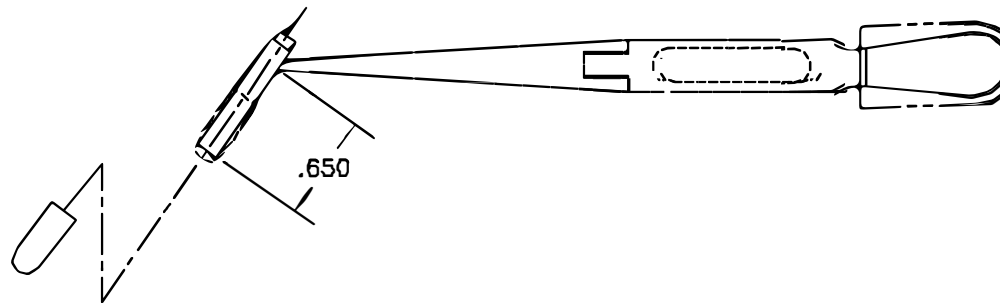

REVISIONS				
REV. SW.	EGG. NUMBER	DESCRIPTION	BY DATE	APPD DATE
1		ORIGINAL RELEASE	LLW 8/22/91	PD 8/91

**UNCONTROLLED DOCUMENT  
WILL NOT BE UPDATED**

<p><b>RESTRICTED &amp; CONFIDENTIAL</b></p> <p>CONFIDENTIAL PROPERTY OF DANIELS MANUFACTURING CORP. NOT TO BE DISCLOSED TO OTHERS, REPRODUCED OR USED FOR ANY OTHER PURPOSE, EXCEPT AS AUTHORIZED IN WRITING BY DANIELS MANUFACTURING. MUST BE RETURNED TO DANIELS MANUFACTURING CORP. ON COMPLETION OF ORDER OR OTHER PURPOSE FOR WHICH LENT.</p>	MATERIAL	ITEM	PART NO.	QTY.	DESCRIPTION/REMARKS
	HEAT TREAT	DRN.	LLW	DATE 8/22/91	 <b>DANIELS MANUFACTURING CORP.</b> ORLANDO, FLORIDA CAGE 71851
	FINISH	CHK'D.	PD	DATE 8/28/91	
	DO NOT SCALE DRAWING	APPD.	AAM	DATE 8/28/91	DATE
		<p>NOTE: THIS DRAWING IS AN OUTLINE DRAWING OF THE RESPECTIVE DMC PART NUMBER INDICATED. ACTUAL DMC PART NUMBER IS DRAWING NUMBER WITHOUT THE "-ENV" SUFFIX.</p>		WHERE USED:	
		SIZE	SCALE	CAD P/N	SHEET OF
		B	NTS	DRK95-22B-ENV	1 1
		POSTING	DWG. NO.	DRK95-22B-ENV	REV. 1