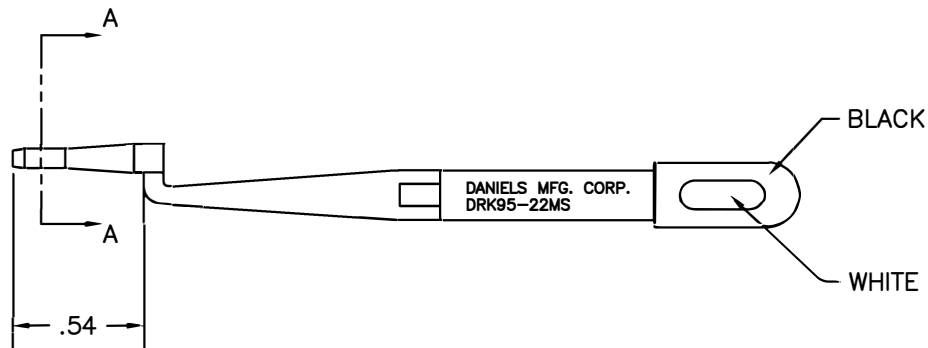

REVISIONS				
REV. SYM.	E.C.O. NUMBER	DESCRIPTION	BY DATE	APP'D DATE
1		ORIGINAL RELEASE	JWJ 3/21/00	RRR 3/21/00

VIEW A-A

**UNCONTROLLED DOCUMENT
WILL NOT BE UPDATED**

1. REF: BENDIX 11-8795-24.

NOTES:

RESTRICTED & CONFIDENTIAL CONFIDENTIAL PROPERTY OF DANIELS MANUFACTURING CORP. NOT TO BE DISCLOSED TO OTHERS, REPRODUCED OR USED FOR ANY OTHER PURPOSE, EXCEPT AS AUTHORIZED IN WRITING BY DANIELS MANUFACTURING. MUST BE RETURNED TO DANIELS MANUFACTURING CORP. ON COMPLETION OF ORDER OR OTHER PURPOSE FOR WHICH LENT.		ITEM	PART NO.	QTY.	DESCRIPTION/REMARKS
DRN.	J. JOYCE	DATE	3/21/00		 DANIELS MANUFACTURING CORP. ORLANDO, FLORIDA CAGE 11851
CHK'D.	RRR	DATE	3/21/00		
APP'D.		DATE			
APP'D.		DATE			
NOTE: THIS DRAWING IS AN OUTLINE DRAWING OF THE RESPECTIVE DMC PART NUMBER INDICATED. ACTUAL DMC PART NUMBER IS DRAWING NUMBER WITHOUT THE "-ENV" SUFFIX.		TITLE		REMOVAL TOOL #22M ENVELOPE DRAWING	
DO NOT SCALE DRAWING		WHERE USED:		SIZE	SCALE
				B	NTS
				CAD P/N	SHEET OF
				DRK95-22MS-ENV	1 1
				POSTING	REV.
				DWG. NO.	1
				DRK95-22MS-ENV	

X-ON Electronics

Largest Supplier of Electrical and Electronic Components

Click to view similar products for [Extraction, Removal & Insertion Tools](#) category:

Click to view products by [DMC](#) manufacturer: