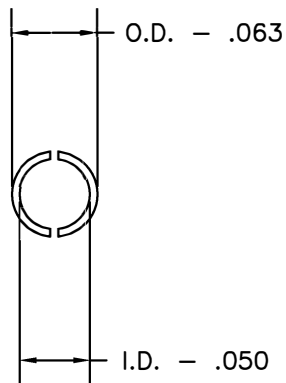

REVISIONS				
REV. SYM.	E.C.O. NUMBER	DESCRIPTION	BY DATE	APP'D DATE
1		ORIGINAL RELEASE	JWJ 3/21/00	RRR 3/21/00

VIEW A-A

**UNCONTROLLED DOCUMENT
WILL NOT BE UPDATED**

1. REF: BENDIX 11-8795-24.

NOTES:

RESTRICTED & CONFIDENTIAL CONFIDENTIAL PROPERTY OF DANIELS MANUFACTURING CORP. NOT TO BE DISCLOSED TO OTHERS, REPRODUCED OR USED FOR ANY OTHER PURPOSE, EXCEPT AS AUTHORIZED IN WRITING BY DANIELS MANUFACTURING. MUST BE RETURNED TO DANIELS MANUFACTURING CORP. ON COMPLETION OF ORDER OR OTHER PURPOSE FOR WHICH LENT.		ITEM	PART NO.	QTY.	DESCRIPTION/REMARKS
DRN.	J. JOYCE	DATE	3/21/00		 DANIELS MANUFACTURING CORP. ORLANDO, FLORIDA CAGE 11851
CHK'D.	RRR	DATE	3/21/00		
APP'D.		DATE			
APP'D.		DATE			
NOTE: THIS DRAWING IS AN OUTLINE DRAWING OF THE RESPECTIVE DMC PART NUMBER INDICATED. ACTUAL DMC PART NUMBER IS DRAWING NUMBER WITHOUT THE "-ENV" SUFFIX.		TITLE		REMOVAL TOOL #22M ENVELOPE DRAWING	
DO NOT SCALE DRAWING		WHERE USED:		SIZE	SCALE
				B	NTS
				CAD P/N	SHEET OF
				DRK95-22MS-ENV	1 1
				POSTING	REV.
				DWG. NO.	1
				DRK95-22MS-ENV	