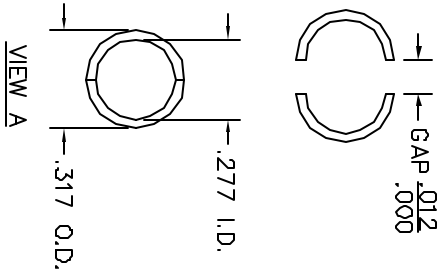

REVISIONS			
REV. NO.	DESCRIPTION	BY DATE	APP'D DATE
1	ORIGINAL RELEASE	11/9/88	11/88

**UNCONTROLLED DOCUMENT
WILL NOT BE UPDATED**

DO NOT SCALE DRAWING

MATERIAL		ITEM		PART NO.		QTY.		DESCRIPTION/REMARKS	
HEAT TREAT		TRN.	DH	DATE	11/9/88				
		GRD.	JS	DATE	11/9/88				
		APP'D.	AAM	DATE	11/9/88				
		APP'D.		DATE					

DMC
DANIELS MANUFACTURING CORP.
ORLANDO, FLORIDA
CASE 71897

TITLE
REMOVAL TOOL #8
ENVELOPE DRAWING

SIZE	SCALE	CAD P/N	SHEET
B	NTS	DRK95-8-ENV	1 OF 1
POSTING		DWG. NO. DRK95-8-ENV	REV. 1

1. BENDIX 11-9170M

NOTES: