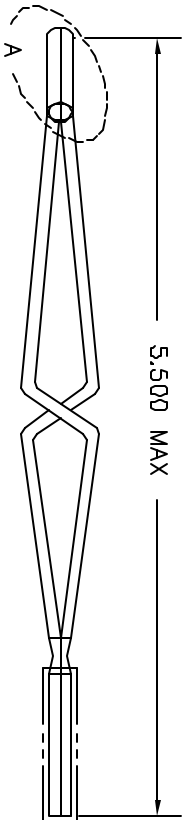

REVISIONS			
REV. NO.	DESCRIPTION	BY DATE	APP'D DATE
1	ORIGINAL RELEASE	11/9/88	11/88

**UNCONTROLLED DOCUMENT
WILL NOT BE UPDATED**

DO NOT SCALE DRAWING

MATERIAL		ITEM		PART NO.		QTY.		DESCRIPTION/REMARKS	
HEAT TREAT		TRN.	DH	DATE	11/9/88				
		GRD.	JS	DATE	11/9/88				
		APP'D.	AAM	DATE	11/9/88				
		APP'D.		DATE					

DMC
DANIELS MANUFACTURING CORP.
ORLANDO, FLORIDA
CASE 71897

TITLE
REMOVAL TOOL #8
ENVELOPE DRAWING

SIZE	SCALE	CAD P/N	SHEET
B	NTS	DRK95-8-ENV	1 OF 1
POSTING		DWG. NO. DRK95-8-ENV	REV. 1

1. BENDIX 11-9170M

NOTES: