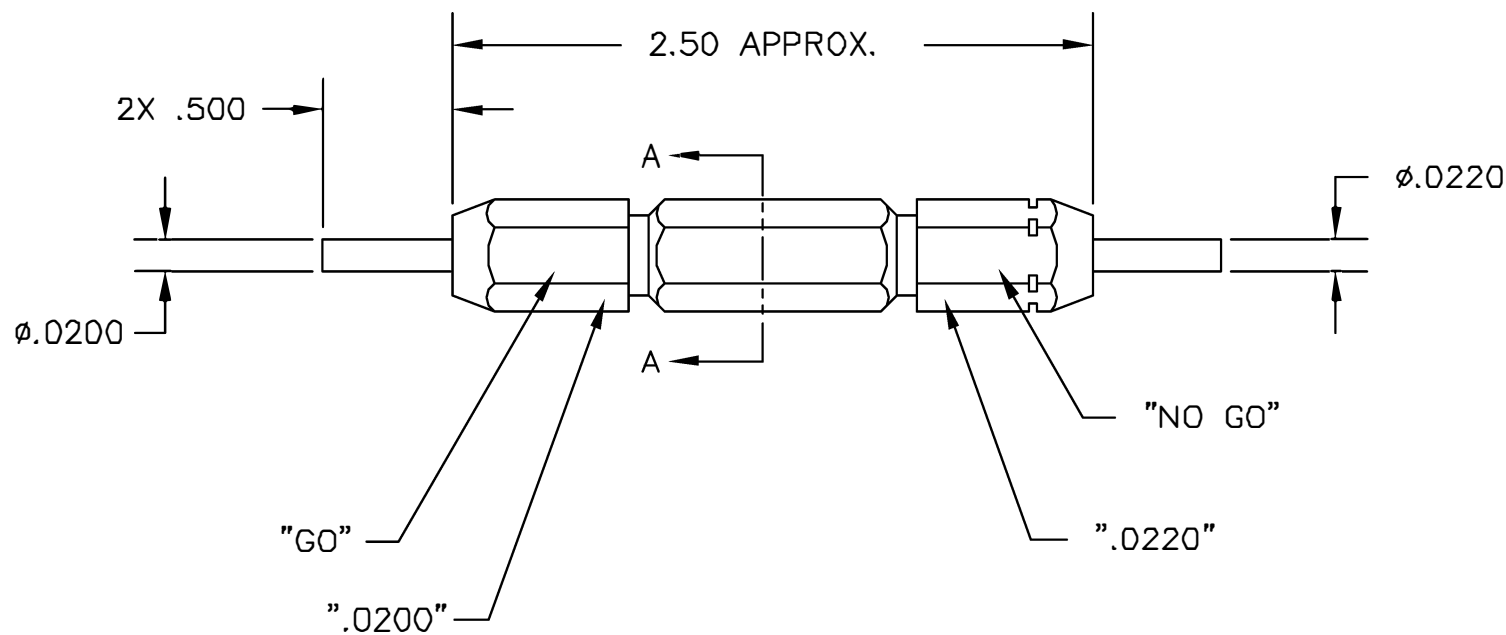

SECTION A-A

REVISIONS				
REV. SYM.	E.C.O. NUMBER	DESCRIPTION	BY DATE	APP'D DATE
1		ORIGINAL RELEASE	BG 11/12/86	MGS 11/12/86

**UNCONTROLLED DOCUMENT  
WILL NOT BE UPDATED**

<p><b>RESTRICTED &amp; CONFIDENTIAL</b></p> <p>CONFIDENTIAL PROPERTY OF DANIELS MANUFACTURING CORP. NOT TO BE DISCLOSED TO OTHERS, REPRODUCED OR USED FOR ANY OTHER PURPOSE, EXCEPT AS AUTHORIZED IN WRITING BY DANIELS MANUFACTURING. MUST BE RETURNED TO DANIELS MANUFACTURING CORP. ON COMPLETION OF ORDER OR OTHER PURPOSE FOR WHICH LENT.</p>	MATERIAL	ITEM	PART NO.	QTY.	DESCRIPTION/REMARKS																			
	HEAT TREAT	DRN.	BG	DATE	DANIELS MANUFACTURING CORP. ORLANDO, FLORIDA CAGE 11851																			
		CHKD.	MGS	DATE																				
	FINISH	APPD.	DJR	DATE	TITLE	GO/NO-GO GAGE ENVELOPE DRAWING																		
APPD.			DATE	WHERE USED:	<table border="1"> <tr> <td>SIZE</td> <td>SCALE</td> <td>CAD P/N</td> <td>SHEET</td> <td>OF</td> </tr> <tr> <td>B</td> <td>NTS</td> <td>G100-ENV</td> <td>1</td> <td>1</td> </tr> <tr> <td>POSTING</td> <td>DWG. NO.</td> <td>G100-ENV</td> <td>REV.</td> <td></td> </tr> <tr> <td></td> <td></td> <td></td> <td>1</td> <td></td> </tr> </table>	SIZE	SCALE	CAD P/N	SHEET	OF	B	NTS	G100-ENV	1	1	POSTING	DWG. NO.	G100-ENV	REV.					1
SIZE	SCALE	CAD P/N	SHEET	OF																				
B	NTS	G100-ENV	1	1																				
POSTING	DWG. NO.	G100-ENV	REV.																					
			1																					
DO NOT SCALE DRAWING	<p>NOTE: THIS DRAWING IS AN OUTLINE DRAWING OF THE RESPECTIVE DMC PART NUMBER INDICATED. ACTUAL DMC PART NUMBER IS DRAWING NUMBER WITHOUT THE "-ENV" SUFFIX.</p>																							