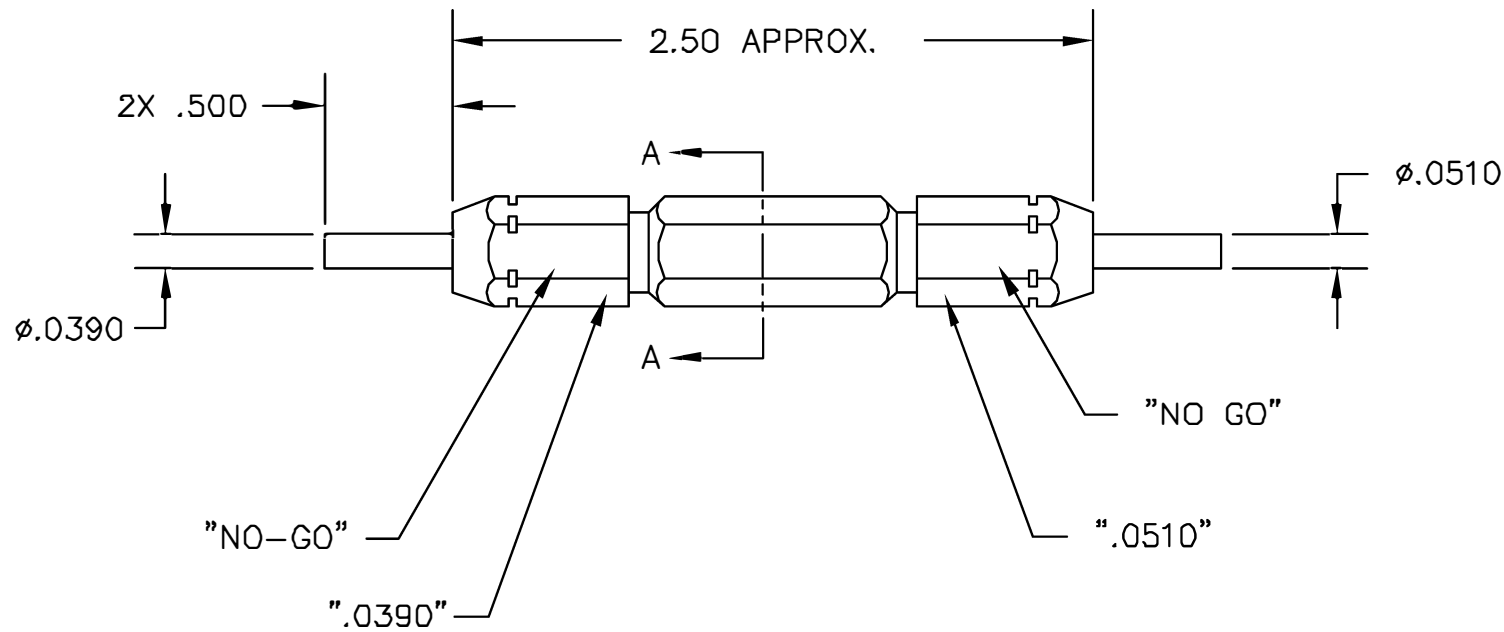

REVISIONS				
REV. SYM.	E.C.D. NUMBER	DESCRIPTION	BY DATE	APP'D DATE
2		CORRECTED TITLE AND CAP MARKING	JWJ 5/6/03	RRR 5/6/03

**UNCONTROLLED DOCUMENT
WILL NOT BE UPDATED**

RESTRICTED & CONFIDENTIAL CONFIDENTIAL PROPERTY OF DANIELS MANUFACTURING CORP. NOT TO BE DISCLOSED TO OTHERS, REPRODUCED OR USED FOR ANY OTHER PURPOSE, EXCEPT AS AUTHORIZED IN WRITING BY DANIELS MANUFACTURING. MUST BE RETURNED TO DANIELS MANUFACTURING CORP. ON COMPLETION OF ORDER OR OTHER PURPOSE FOR WHICH LENT.	MATERIAL	ITEM	PART NO.	QTY.	DESCRIPTION/REMARKS		
	HEAT TREAT	DRN. J. JOYCE	DATE 4/9/03		DANIELS MANUFACTURING CORP. ORLANDO, FLORIDA CAGE 11851		
	FINISH	CHK'D. RRR	DATE 4/9/03				
DO NOT SCALE DRAWING		APP'D.	DATE	TITLE	NO-GO GAGE (M300-25A) ENVELOPE DRAWING		
		APP'D.	DATE	WHERE USED:			
		NOTE: THIS DRAWING IS AN OUTLINE DRAWING OF THE RESPECTIVE DMC PART NUMBER INDICATED. ACTUAL DMC PART NUMBER IS DRAWING NUMBER WITHOUT THE "-ENV" SUFFIX.		SIZE B	SCALE NTS	CAD P/N G115-1-ENV	SHEET OF 1 1
				POSTING	DWG. NO. G115-1-ENV	REV. 2