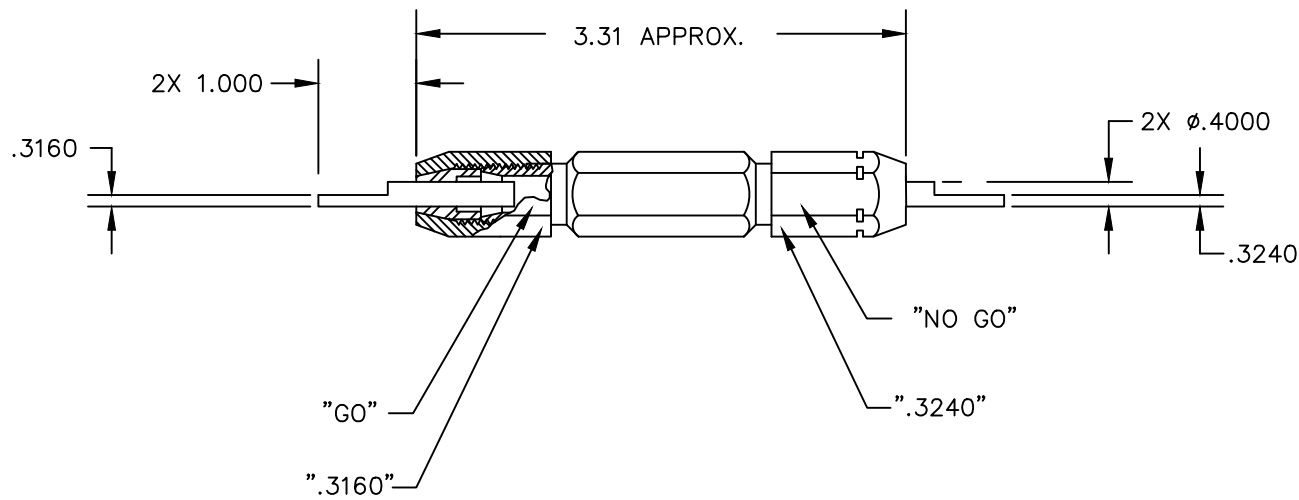

"FOR HD51-124N & -125N
REV D"

"DANIELS-USA G1155"

"DO NOT CRIMP"
"GAGE"

REVISIONS				
REV. SYM.	E.C.O. NUMBER	DESCRIPTION	BY DATE	APP'D DATE
1		ORIGINAL RELEASE	TD 10-21-11	
2		UPDATED BASE PIN	ENF 4-23-14	

**UNCONTROLLED DOCUMENT
WILL NOT BE UPDATED**
DIMENSIONS IN INCHES - UNLESS OTHERWISE SPECIFIED

<p>RESTRICTED & CONFIDENTIAL</p> <p>CONFIDENTIAL PROPERTY OF DANIELS MANUFACTURING CORP. NOT TO BE DISCLOSED TO OTHERS, REPRODUCED OR USED FOR ANY OTHER PURPOSE, EXCEPT AS AUTHORIZED IN WRITING BY DANIELS MANUFACTURING. MUST BE RETURNED TO DANIELS MANUFACTURING CORP. ON COMPLETION OF ORDER OR OTHER PURPOSE FOR WHICH SENT.</p>	MATERIAL	ITEM	PART NO.	QTY.	DESCRIPTION/REMARKS								
	HEAT TREAT	DRN. <i>Tony Dilworth</i>	DATE 10-21-11		DANIELS MANUFACTURING CORP. ORLANDO, FLORIDA FSCM 11851								
	FINISH	CHK'D.	DATE										
			APP'D.	DATE	TITLE	GO/NO-GO GAGE ENVELOPE DRAWING							
		APP'D.	DATE	WHERE USED:	HD51-124N & -125N REV D								
		NOTE: THIS DRAWING IS AN OUTLINE DRAWING OF THE RESPECTIVE DMC PART NUMBER INDICATED. ACTUAL DMC PART NUMBER IS DRAWING NUMBER WITHOUT THE "-ENV" SUFFIX.		SIZE	B	SCALE	NTS	CAD P/N	G1155-ENV	SHEET	1	OF	1
				POSTING		DWG. NO.	G1155-ENV	REV.	2				