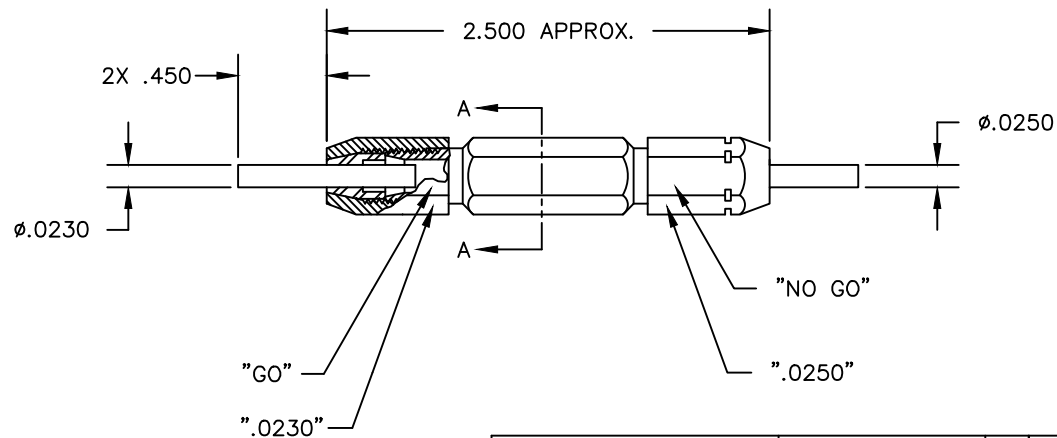

**UNCONTROLLED DOCUMENT
WILL NOT BE UPDATED**

DIMENSIONS IN INCHES - UNLESS OTHERWISE SPECIFIED

| REVISIONS | | | | |
|-----------|---------------|------------------|---------------------|------------|
| REV. SYM. | E.C.O. NUMBER | DESCRIPTION | BY DATE | APP'D DATE |
| 1 | | ORIGINAL RELEASE | K. KOONS 4.22.15 | |

NOTES:

| | | | | | | |
|--|----------------------|-----|---|--------------|-------------------|---|
| <p>RESTRICTED & CONFIDENTIAL</p> <p>CONFIDENTIAL PROPERTY OF DANIELS MANUFACTURING CORP. NOT TO BE DISCLOSED TO OTHERS, REPRODUCED OR USED FOR ANY OTHER PURPOSE, EXCEPT AS AUTHORIZED IN WRITING BY DANIELS MANUFACTURING. MUST BE RETURNED TO DANIELS MANUFACTURING CORP. ON COMPLETION OF ORDER OR OTHER PURPOSE FOR WHICH LENT.</p> | MATERIAL | N/A | ITEM | PART NO. | QTY. | DESCRIPTION/REMARKS |
| | HEAT TREAT | N/A | DRN. K. KOONS | DATE 4.22.15 | |  DANIELS MANUFACTURING CORP. ORLANDO, FLORIDA CAGE 11851 |
| | FINISH | N/A | CHK'D. | DATE | | |
| | DO NOT SCALE DRAWING | | | APP'D. | DATE | |
| | | | NOTE: THIS DRAWING IS AN OUTLINE DRAWING OF THE RESPECTIVE DMC PART NUMBER INDICATED. ACTUAL DMC PART NUMBER IS DRAWING NUMBER WITHOUT THE "-ENV" SUFFIX | | WHERE USED: | |
| | | | SIZE B | SCALE NTS | DWG. NO. G250-ENV | SHEET 1 OF 1 |
| | | | POSTING | P/N G250 | REV. 1 | |