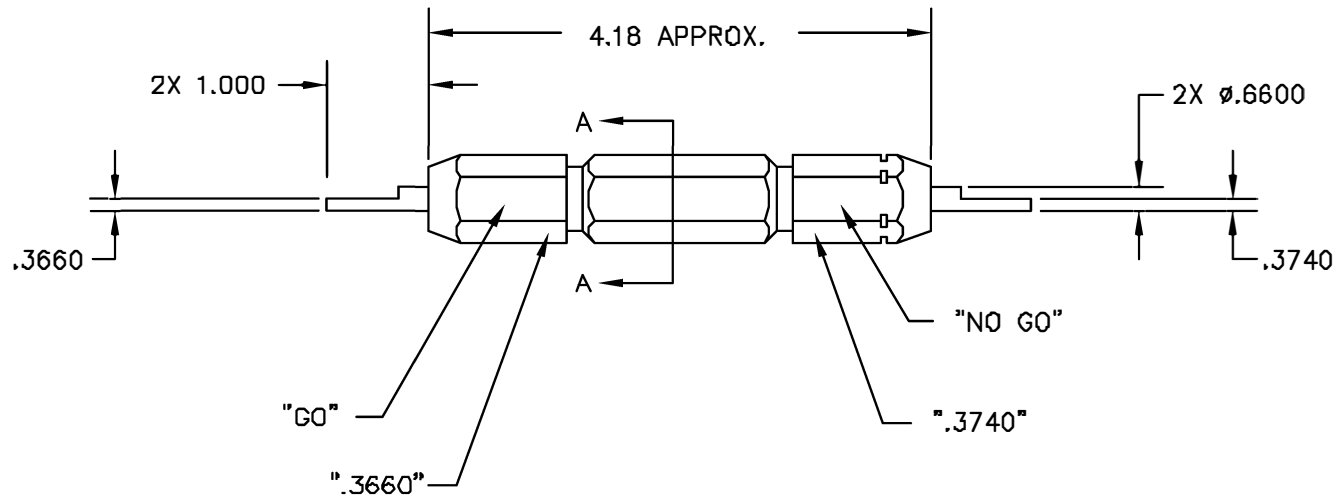

REVISIONS				
REV. SYM.	E.C.O. NUMBER	DESCRIPTION	BY DATE	APP'D DATE
1		ORIGINAL RELEASE	JWJ 1/17/03	RRR 1/17/03

**UNCONTROLLED DOCUMENT
WILL NOT BE UPDATED**

RESTRICTED & CONFIDENTIAL CONFIDENTIAL PROPERTY OF DANIELS MANUFACTURING CORP. NOT TO BE DISCLOSED TO OTHERS, REPRODUCED OR USED FOR ANY OTHER PURPOSE, EXCEPT AS AUTHORIZED IN WRITING BY DANIELS MANUFACTURING. MUST BE RETURNED TO DANIELS MANUFACTURING CORP. ON COMPLETION OF ORDER OR OTHER PURPOSE FOR WHICH SENT.	MATERIAL	ITEM	PART NO.	QTY.	DESCRIPTION/REMARKS																
	HEAT TREAT	DRN.	J. JOYCE	DATE	 DANIELS MANUFACTURING CORP. ORLANDO, FLORIDA FSCM 11851																
		CHK'D.	RRR	DATE																	
	FINISH	APP'D.		DATE		TITLE															
APP'D.			DATE	GO/NO-GO GAGE ENVELOPE DRAWING																	
DO NOT SCALE DRAWING					WHERE USED																
					<table border="1"> <tr> <td>SIZE</td> <td>SCALE</td> <td>CAD FILE NO</td> <td>SHEET OF</td> </tr> <tr> <td>B</td> <td>NTS</td> <td>G750-ENV</td> <td>1 1</td> </tr> <tr> <td>POSTING</td> <td></td> <td>P/N</td> <td>REV.</td> </tr> <tr> <td></td> <td></td> <td>G750-ENV</td> <td>1</td> </tr> </table>	SIZE	SCALE	CAD FILE NO	SHEET OF	B	NTS	G750-ENV	1 1	POSTING		P/N	REV.			G750-ENV	1
SIZE	SCALE	CAD FILE NO	SHEET OF																		
B	NTS	G750-ENV	1 1																		
POSTING		P/N	REV.																		
		G750-ENV	1																		