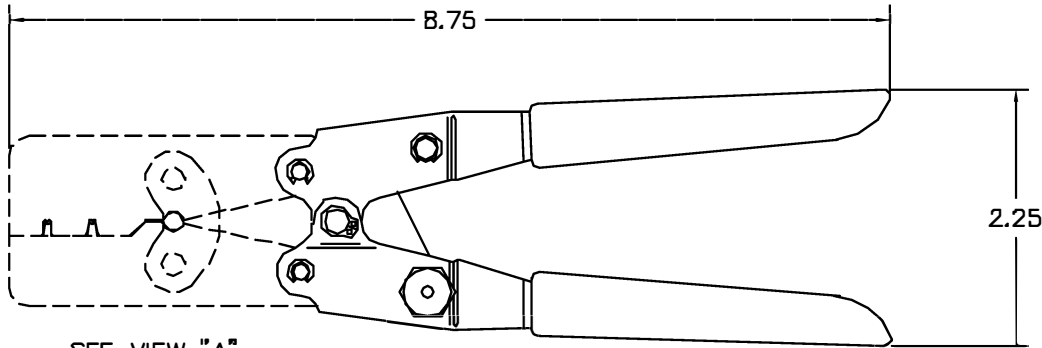

REVISIONS				
REV. SYN.	E.C.O. NUMBER	DESCRIPTION	BY DATE	APP'D DATE
1		ORIGINAL RELEASE	E.D. 8-21-98	DE 8-98

SEE VIEW "A"