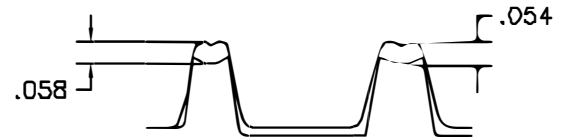

FRONT REAR
JAWS 2 & 4