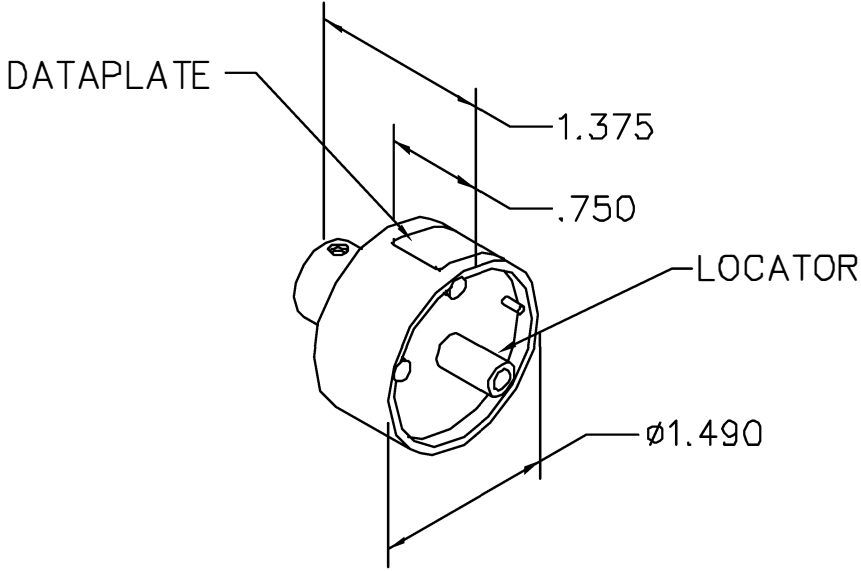

REVISIONS				
REV. SYM.	E.C.O. NUMBER	DESCRIPTION	BY DATE	APP'D DATE
1		ORIGINAL RELEASE	AAM 10-31-01	RRR 10-31-01

**UNCONTROLLED DOCUMENT
WILL NOT BE UPDATED**

AMPHENOL SIZE 12 TRIAXIAL CONTACTS
21-33908-1 & 21-33909-1
OUTER FERRULE P/N 21-33765-1
USE WITH GS200-1 CRIMP TOOL

DATAPLATE

LOCATOR	
HOLE DIMENSIONS	ADDITIONAL FEATURES
$\phi .165$ $\nabla .72$	$\square \phi .187$ $\nabla .086$

RESTRICTED & CONFIDENTIAL

CONFIDENTIAL PROPERTY OF DANIELS MANUFACTURING CORP. NOT TO BE DISCLOSED TO OTHERS, REPRODUCED OR USED FOR ANY OTHER PURPOSE, EXCEPT AS AUTHORIZED IN WRITING BY DANIELS MANUFACTURING.

		DANIELS MANUFACTURING CORP. ORLANDO, FLORIDA CAGE 11851	
		TITLE <p style="text-align: center;">ENVELOPE DRAWING SINGLE POSITION HEAD</p>	
WHERE USED: GS200-1			
SIZE A	SCALE NTS	GAD P/N GP959-ENV	SHEET OF 1 1
POSTING		P/N GP959-ENV	REV. 1