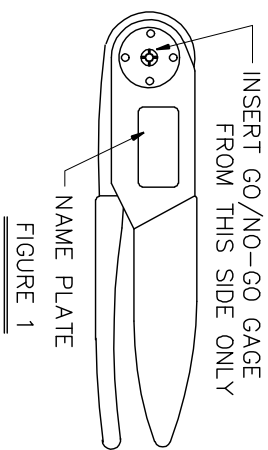

REVISIONS				
REV. SYM.	E.C.O. NUMBER	DESCRIPTION	BY DATE	APP'D DATE
1		ORIGINAL RELEASE	AAM 7-16-99	RRR 7-16-99

- USE GAGE P/N G925
- GAGING DIMENSIONS (FIGURE 1):
GO .042 / NO-GO .046

NOTES:

FIGURE 1

**UNCONTROLLED DOCUMENT
WILL NOT BE UPDATED**

RESTRICTED & CONFIDENTIAL		COMPENSATION PROPERTY OF DANIELS MANUFACTURING CORP. NOT TO BE DISCLOSED TO OTHERS, REPRODUCED OR USED FOR ANY OTHER PURPOSE, EXCEPT AS AUTHORIZED IN WRITING BY DANIELS MANUFACTURING. MUST BE RETURNED TO DANIELS MANUFACTURING ON COMPLETION OF ORDER OR OTHER PURPOSE FOR WHICH LENT.	
ITEM	PART NO.	QTY.	DESCRIPTION/REMARKS
DRAWN A. MOO-YOUNG	DATE 7-16-99		
CHK'D. RRR	DATE 7-16-99		
APP'D.	DATE		
APP'D.	DATE		
<p>NOTE: THIS DRAWING IS AN OUTLINE DRAWING. THE RESPECTIVE DRAWING PART NUMBER INDICATED ACTUAL DMG PART NUMBER WITHOUT THE "-ENV" SUFFIX.</p>			
WHERE USED:		CAD P/N	SHEET OF
SIZE	SCALE	GS210-ENV	1 OF
B	NTS		
POSTING		DMG. NO.	REV.
		GS210-ENV	1
DO NOT SCALE DRAWING			