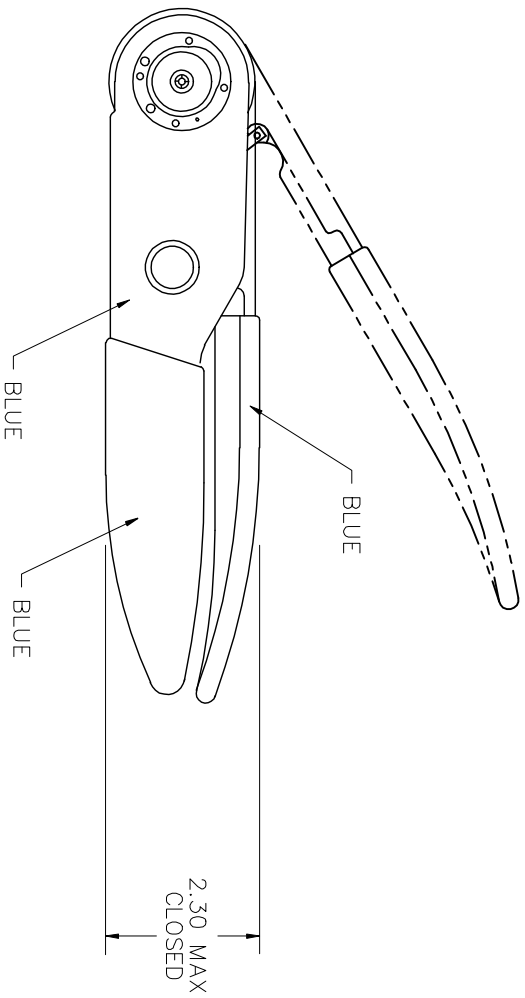

REVISIONS				
REV. SYM.	E.C.O. NUMBER	DESCRIPTION	BY DATE	APP'D DATE
1		ORIGINAL RELEASE	AAM 7-16-99	RRR 7-16-99

- USE GAGE P/N G925
- GAGING DIMENSIONS (FIGURE 1):
GO .042 / NO-GO .046

NOTES:

FIGURE 1

**UNCONTROLLED DOCUMENT
WILL NOT BE UPDATED**

RESTRICTED & CONFIDENTIAL		COMPENSATION PROPERTY OF DANIELS MANUFACTURING CORP. NOT TO BE DISCLOSED TO OTHERS, REPRODUCED OR USED FOR ANY OTHER PURPOSE, EXCEPT AS AUTHORIZED IN WRITING BY DANIELS MANUFACTURING. MUST BE RETURNED TO DANIELS MANUFACTURING ON COMPLETION OF ORDER OR OTHER PURPOSE FOR WHICH LENT.	
ITEM	PART NO.	QTY.	DESCRIPTION/REMARKS
DRAWN A. MOO-YOUNG	DATE 7-16-99		
CHK'D. RRR	DATE 7-16-99		
APP'D.	DATE		
APP'D.	DATE		
<p>NOTE: THIS DRAWING IS AN OUTLINE DRAWING. THE RESPECTIVE DRAWING PART NUMBER INDICATED ACTUAL DMG PART NUMBER WITHOUT THE "-ENV" SUFFIX.</p>			
WHERE USED:		CAD P/N	SHEET OF
SIZE	SCALE	GS210-ENV	1 OF
B	NTS		
POSTING		DMG. NO.	REV.
		GS210-ENV	1
DO NOT SCALE DRAWING			

DANIELS MANUFACTURING CORP.
ORLANDO, FLORIDA
GAGE 11851

ENVELOPE DRAWING
CIRCULAR CRIMP TOOL

X-ON Electronics

Largest Supplier of Electrical and Electronic Components

Click to view similar products for [Crimpers / Crimping Tools](#) category: