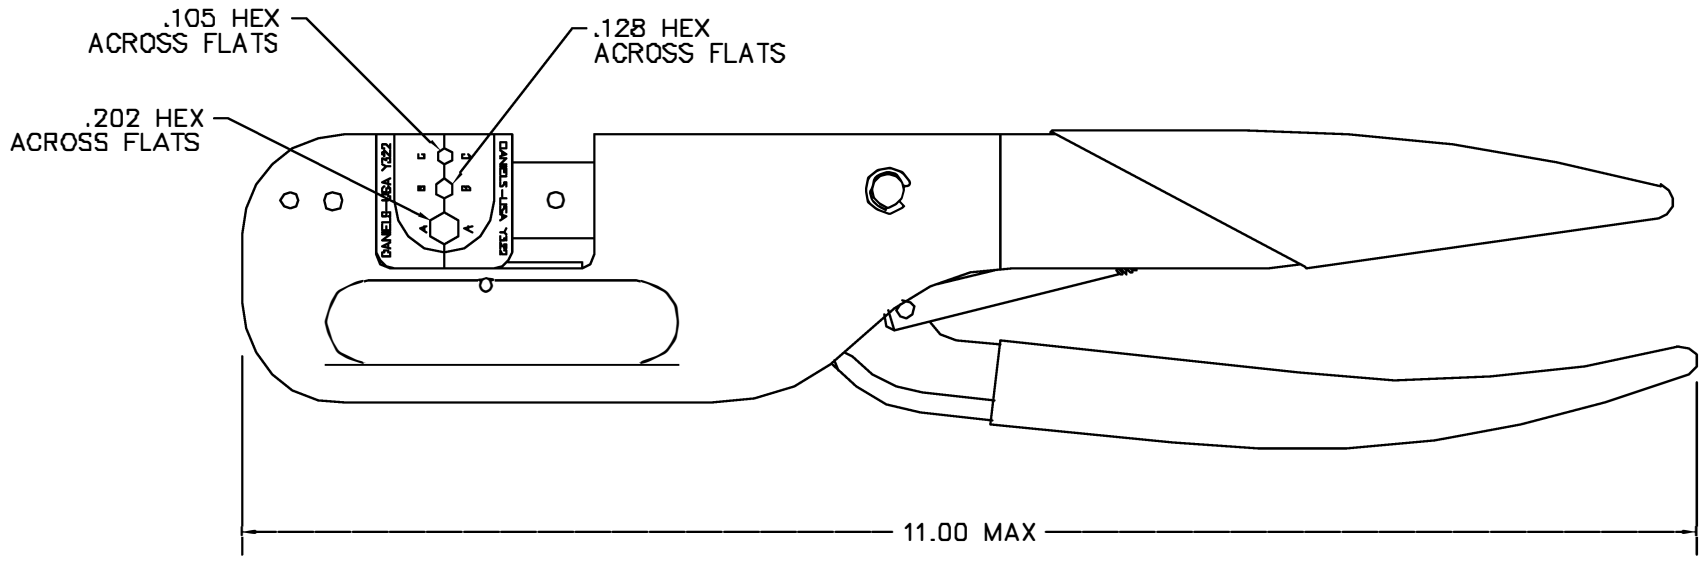

REVISIONS				
REV. SYM	E.C.O. NUMBER	DESCRIPTION	BY DATE	APP'D DATE
1		ORIGINAL RELEASE	JWJ 1/3/00	RRR 1/3/00

**UNCONTROLLED DOCUMENT
WILL NOT BE UPDATED**

RESTRICTED & CONFIDENTIAL CONFIDENTIAL PROPERTY OF DANIELS MANUFACTURING CORP. NOT TO BE DISCLOSED TO OTHERS, REPRODUCED OR USED FOR ANY OTHER PURPOSE, EXCEPT AS AUTHORIZED IN WRITING BY DANIELS MANUFACTURING. MUST BE RETURNED TO DANIELS MANUFACTURING CORP. ON COMPLETION OF ORDER OR OTHER PURPOSE FOR WHICH SENT.	MATERIAL	ITEM	PART NO.	QTY.	DESCRIPTION/REMARKS		
	HEAT TREAT	DRN. J. JOYCE	DATE 1/3/00		 DANIELS MANUFACTURING CORP. ORLANDO, FLORIDA CAGE 11851		
FINISH	CHKD. RRR	DATE 1/3/00		TITLE		CRIMP TOOL WITH Y322 DIE SET ENVELOPE DRAWING	
	DO NOT SCALE DRAWING	APPD.	DATE	WHERE USED:			
		APPD.	DATE	SIZE B	SCALE NTS	CAD FILE NO HX4-322-ENV	SHEET OF 1 1
		NOTE: THIS DRAWING IS AN OUTLINE DRAWING OF THE RESPECTIVE DMC PART NUMBER INDICATED. ACTUAL DMC PART NUMBER IS DRAWING NUMBER WITHOUT THE "-ENV" SUFFIX.		POSTING	DMC NO. HX4-322-ENV	REV. 1	

1. DIES ARE PINNED IN TOOL.
NOTES:

X-ON Electronics

Largest Supplier of Electrical and Electronic Components

Click to view similar products for [Crimpers / Crimping Tools](#) category:

Click to view products by [DMC](#) manufacturer: