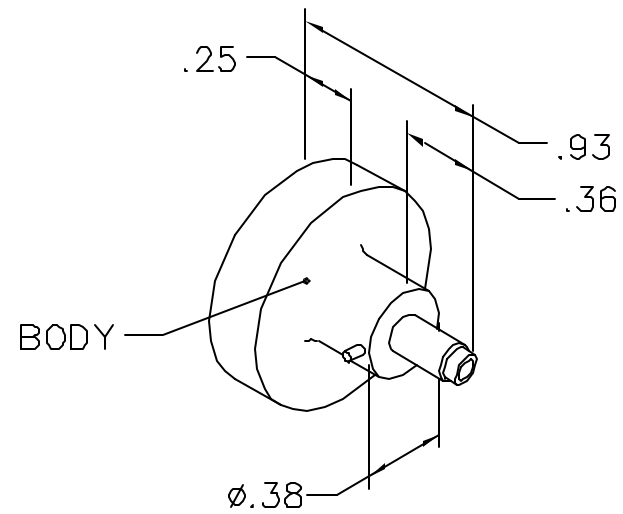

REVISIONS				
REV. SYM.	E.C.O. NUMBER	DESCRIPTION	BY DATE	APP'D DATE
1		REDRAWN	AAM 6-7-00	RRR 6-7-00

**UNCONTROLLED DOCUMENT
WILL NOT BE UPDATED**

NOTE: FOR USE WITH DANIELS CRIMP TOOLS
ACCOMMODATING "K" SERIES POSITIONERS

LOCATOR	
HOLE DIMENSIONS	ADDITIONAL FEATURES
ϕ.046 ∇ .402	/

RESTRICTED & CONFIDENTIAL

CONFIDENTIAL PROPERTY OF DANIELS MANUFACTURING CORP. NOT TO BE DISCLOSED TO OTHERS, REPRODUCED OR USED FOR ANY OTHER PURPOSE, EXCEPT AS AUTHORIZED IN WRITING BY DANIELS MANUFACTURING. MUST BE RETURNED TO DANIELS MANUFACTURING CORP. ON COMPLETION OF ORDER OR OTHER PURPOSE FOR WHICH LENT.

DO NOT SCALE DRAWING

DRN. A. MOO-YOUNG	DATE 12-13-96
CHK'D. RRR	DATE 12-13-96
APP'D.	DATE
APP'D.	DATE

DANIELS MANUFACTURING CORP.
ORLANDO, FLORIDA
CAGE 11851

TITLE ENVELOPE DRAWING POSITIONER			
WHERE USED: AFM8			
SIZE A	SCALE NTS	CAD P/N K1057-ENV	SHEET OF 1 1
POSTING	P/N K1057-ENV	REV. 1