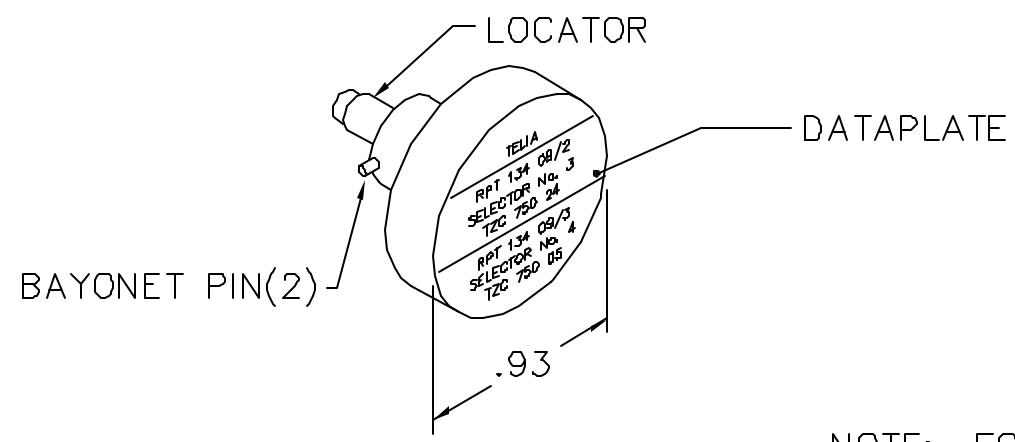

REVISIONS				
REV. SYM.	E.C.O. NUMBER	DESCRIPTION	BY DATE	APP'D DATE
1		REDRAWN	AAM 6-7-00	RRR 6-7-00

**UNCONTROLLED DOCUMENT  
WILL NOT BE UPDATED**

NOTE: FOR USE WITH DANIELS CRIMP TOOLS  
ACCOMMODATING "K" SERIES POSITIONERS

LOCATOR	
HOLE DIMENSIONS	ADDITIONAL FEATURES
$\phi$ .046 $\nabla$ .402	/

**RESTRICTED & CONFIDENTIAL**

CONFIDENTIAL PROPERTY OF DANIELS MANUFACTURING CORP. NOT TO BE DISCLOSED TO OTHERS, REPRODUCED OR USED FOR ANY OTHER PURPOSE, EXCEPT AS AUTHORIZED IN WRITING BY DANIELS MANUFACTURING. MUST BE RETURNED TO DANIELS MANUFACTURING CORP. ON COMPLETION OF ORDER OR OTHER PURPOSE FOR WHICH LENT.

DO NOT SCALE DRAWING

DRN. A. MOO-YOUNG	DATE 12-13-96
CHK'D. RRR	DATE 12-13-96
APP'D.	DATE
APP'D.	DATE

**DANIELS MANUFACTURING CORP.**  
ORLANDO, FLORIDA  
CAGE 11851

TITLE <b>ENVELOPE DRAWING POSITIONER</b>			
WHERE USED: AFM8			
SIZE <b>A</b>	SCALE <b>NTS</b>	CAD P/N <b>K1057-ENV</b>	SHEET OF <b>1 1</b>
POSTING	P/N <b>K1057-ENV</b>	REV. <b>1</b>	