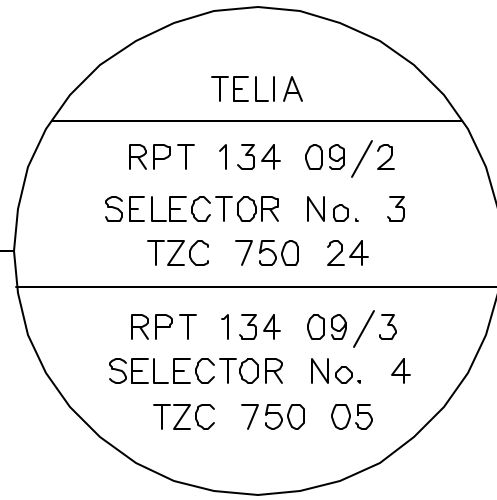

REVISIONS				
REV. SYM.	E.C.O. NUMBER	DESCRIPTION	BY DATE	APP'D DATE
1		REDRAWN	AAM 6-7-00	RRR 6-7-00

**UNCONTROLLED DOCUMENT  
WILL NOT BE UPDATED**

NOTE: FOR USE WITH DANIELS CRIMP TOOLS  
ACCOMMODATING "K" SERIES POSITIONERS

LOCATOR	
HOLE DIMENSIONS	ADDITIONAL FEATURES
$\phi$ .046 $\nabla$ .402	/

**RESTRICTED & CONFIDENTIAL**

CONFIDENTIAL PROPERTY OF DANIELS MANUFACTURING CORP. NOT TO BE DISCLOSED TO OTHERS, REPRODUCED OR USED FOR ANY OTHER PURPOSE, EXCEPT AS AUTHORIZED IN WRITING BY DANIELS MANUFACTURING. MUST BE RETURNED TO DANIELS MANUFACTURING CORP. ON COMPLETION OF ORDER OR OTHER PURPOSE FOR WHICH LENT.