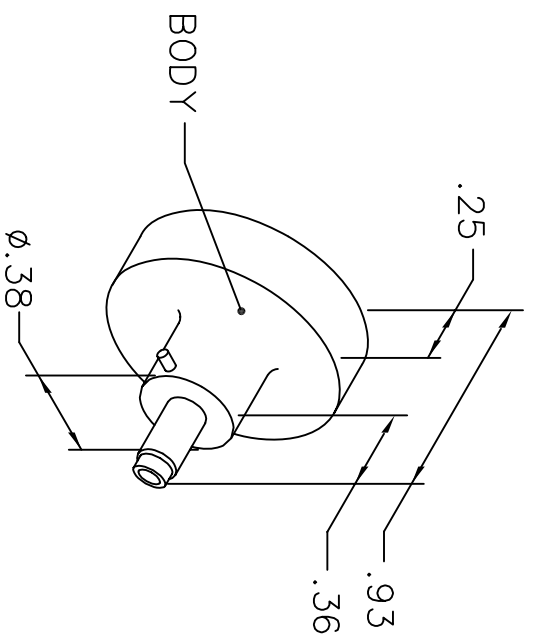

REVISIONS				
REV. SYM.	E.C.O. NUMBER	DESCRIPTION	BY DATE	APP'D DATE
1		ORIGINAL RELEASE	AAM 7-25-97	DE 7-97

**UNCONTROLLED DOCUMENT
WILL NOT BE UPDATED**

NOTE: FOR USE WITH DANIELS CRIMP TOOLS
ACCOMMODATING "K" SERIES POSITIONERS

LOCATOR	
HOLE DIMENSIONS	ADDITIONAL FEATURES
∅.061 ∓.58 MIN	┌┐ ∅.080 ∓.185

RESTRICTED & CONFIDENTIAL

CONFIDENTIAL PROPERTY OF DANIELS MANUFACTURING CORP. NOT TO BE DISCLOSED TO OTHERS, REPRODUCED OR USED FOR ANY OTHER PURPOSE, EXCEPT AS AUTHORIZED IN WRITING BY DANIELS MANUFACTURING. MUST BE RETURNED TO DANIELS MANUFACTURING CORP. ON COMPLETION OF ORDER OR OTHER PURPOSE FOR WHICH LENT.

DO NOT SCALE DRAWING

DRN. A. MOO-YOUNG	DATE 7-25-97
CHK'D.	DATE
APP'D.	DATE
APP'D.	DATE

NOTE: THIS DRAWING IS AN OUTLINE DRAWING OF THE RESPECTIVE DMC PART NUMBER INDICATED. ACTUAL DMC PART NUMBER IS DRAWING NUMBER WITHOUT THE "-ENV" SUFFIX.

DANIELS MANUFACTURING CORP.
ORLANDO, FLORIDA
CAGE 11851

**ENVELOPE DRAWING
POSITIONER**

WHERE USED:		CAD P/N	SHEET
SIZE	SCALE	K1245-ENV	1
A	NTS		1
POSTING	DWG. NO.	K1245-ENV	1