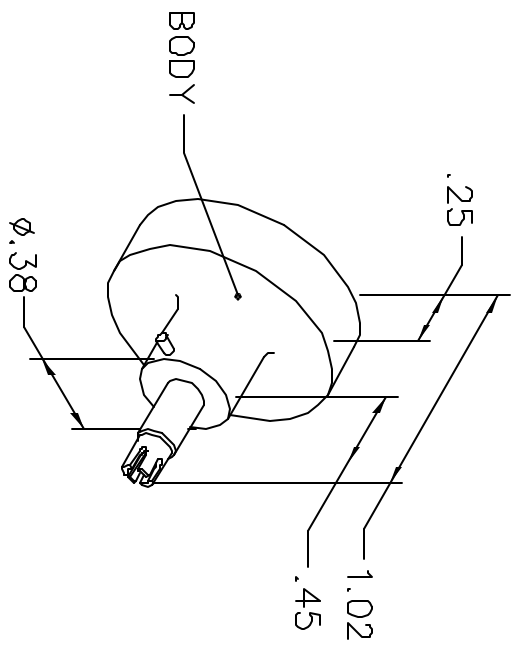

REVISIONS				
REV. SYM.	E.C.D. NUMBER	DESCRIPTION	BY DATE	APP'D DATE
1		ORIGINAL RELEASE	AAM 7-25-97	RRR 7-25-97

**UNCONTROLLED DOCUMENT
WILL NOT BE UPDATED**

NOTE: FOR USE WITH DANIELS CRIMP TOOLS
ACCOMMODATING "K" SERIES POSITIONERS

LOCATOR	
HOLE DIMENSIONS	ADDITIONAL FEATURES
∅.049 ▽.30 MIN	

RESTRICTED & CONFIDENTIAL

CONFIDENTIAL PROPERTY OF DANIELS MANUFACTURING CORP. NOT TO BE DISCLOSED TO OTHERS, REPRODUCED OR USED FOR ANY OTHER PURPOSE, EXCEPT AS AUTHORIZED IN WRITING BY DANIELS MANUFACTURING. MUST BE RETURNED TO DANIELS MANUFACTURING CORP. ON COMPLETION OF ORDER OR OTHER PURPOSE FOR WHICH LENT.

DO NOT SCALE DRAWING

DRN. A. MOO-YOUNG	DATE 7-25-97
CHK'D. RRR	DATE 7-25-97
APP'D.	DATE
APP'D.	DATE

NOTE: THIS DRAWING IS AN OUTLINE DRAWING OF THE RESPECTIVE DWG PART NUMBER INDICATED. ACTUAL DMC PART NUMBER IS DRAWING NUMBER WITHOUT THE "-ENV" SUFFIX.

DANIELS MANUFACTURING CORP.
ORLANDO, FLORIDA
CAGE 11851

TITLE: ENVELOPE DRAWING POSITIONER

WHERE USED: ANMB

SIZE A	SCALE NTS	CAD P/N K1247S-ENV	SHEET 1 OF 1	REV. 1
POSTING		DWG. NO. K1247S-ENV