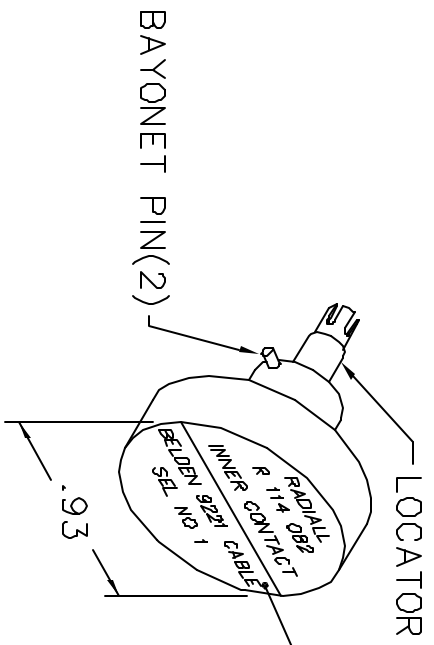

REVISIONS				
REV. SYM.	E.C.D. NUMBER	DESCRIPTION	BY DATE	APP'D DATE
1		ORIGINAL RELEASE	AAM 7-25-97	RRR 7-25-97

**UNCONTROLLED DOCUMENT
WILL NOT BE UPDATED**

NOTE: FOR USE WITH DANIELS CRIMP TOOLS
ACCOMMODATING "K" SERIES POSITIONERS

LOCATOR	
HOLE DIMENSIONS	ADDITIONAL FEATURES
∅.049 ▽.30 MIN	

RESTRICTED & CONFIDENTIAL

CONFIDENTIAL PROPERTY OF DANIELS MANUFACTURING CORP. NOT TO BE DISCLOSED TO OTHERS, REPRODUCED OR USED FOR ANY OTHER PURPOSE, EXCEPT AS AUTHORIZED IN WRITING BY DANIELS MANUFACTURING. MUST BE RETURNED TO DANIELS MANUFACTURING CORP. ON COMPLETION OF ORDER OR OTHER PURPOSE FOR WHICH LENT.

DO NOT SCALE DRAWING

DRN. A. MOO-YOUNG	DATE 7-25-97
CHK'D. RRR	DATE 7-25-97
APP'D.	DATE
APP'D.	DATE

NOTE: THIS DRAWING IS AN OUTLINE DRAWING OF THE RESPECTIVE DWG PART NUMBER INDICATED. ACTUAL DMC PART NUMBER IS DRAWING NUMBER WITHOUT THE "-ENV" SUFFIX.