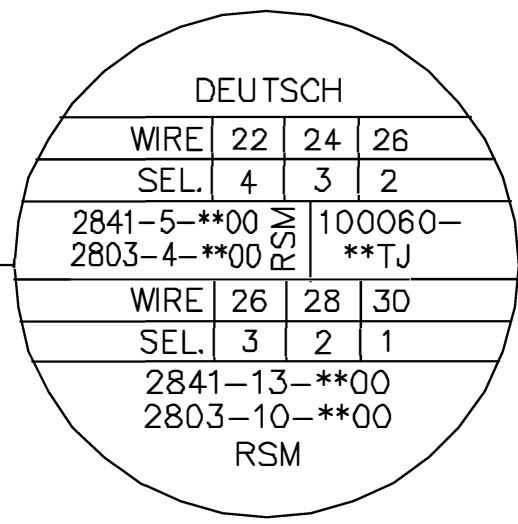

NOTE: FOR USE WITH DANIELS GRIMP TOOL, AFM8.

LOCATOR	
HOLE DIMENSIONS	ADDITIONAL FEATURES
ϕ.052 ∇.430	$\sqsubset$ ϕ.062 ∇.100

RESTRICTED & CONFIDENTIAL

CONFIDENTIAL PROPERTY OF DANIELS MANUFACTURING CORP. NOT TO BE DISCLOSED TO OTHERS, REPRODUCED OR USED FOR ANY OTHER PURPOSE, EXCEPT AS AUTHORIZED IN WRITING BY DANIELS MANUFACTURING. MUST BE RETURNED TO DANIELS MANUFACTURING CORP. ON COMPLETION OF ORDER OR OTHER PURPOSE FOR WHICH LENT.

DRN. A. MOO-YOUNG	DATE 11-26-01
CHK'D. RRR	DATE 11-26-01
APP'D.	DATE
APP'D.	DATE

NOTE:
THIS DRAWING IS AN OUTLINE DRAWING OF THE RESPECTIVE DMC PART NUMBER INDICATED. ACTUAL DMC PART NUMBER IS DRAWING NUMBER WITHOUT THE "-ENV" SUFFIX.

DANIELS MANUFACTURING CORP.
ORLANDO, FLORIDA
CAGE 11851

TITLE ENVELOPE DRAWING POSITIONER			
WHERE USED: AFM8			
SIZE A	SCALE NTS	CAD P/N K127-1-ENV	SHEET OF 1 1
POSTING		DWG. NO. K127-1-ENV	REV. 1

DO NOT SCALE DRAWING