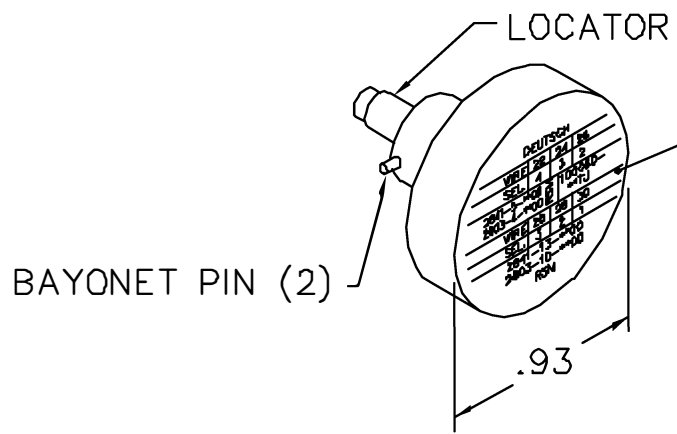

NOTE: FOR USE WITH DANIELS GRIMP TOOL, AFM8.

LOCATOR	
HOLE DIMENSIONS	ADDITIONAL FEATURES
ϕ.052 ∇.430	$\sqsubset$ ϕ.062 ∇.100

RESTRICTED & CONFIDENTIAL

CONFIDENTIAL PROPERTY OF DANIELS MANUFACTURING CORP. NOT TO BE DISCLOSED TO OTHERS, REPRODUCED OR USED FOR ANY OTHER PURPOSE, EXCEPT AS AUTHORIZED IN WRITING BY DANIELS MANUFACTURING. MUST BE RETURNED TO DANIELS MANUFACTURING CORP. ON COMPLETION OF ORDER OR OTHER PURPOSE FOR WHICH LENT.

DRN. A. MOO-YOUNG	DATE 11-26-01
CHK'D. RRR	DATE 11-26-01
APP'D.	DATE
APP'D.	DATE

NOTE:
THIS DRAWING IS AN OUTLINE DRAWING OF THE RESPECTIVE DMC PART NUMBER INDICATED. ACTUAL DMC PART NUMBER IS DRAWING NUMBER WITHOUT THE "-ENV" SUFFIX.

DANIELS MANUFACTURING CORP.
ORLANDO, FLORIDA
CAGE 11851

TITLE ENVELOPE DRAWING POSITIONER			
WHERE USED: AFM8			
SIZE A	SCALE NTS	CAD P/N K127-1-ENV	SHEET OF 1 1
POSTING		DWG. NO. K127-1-ENV	REV. 1

DO NOT SCALE DRAWING