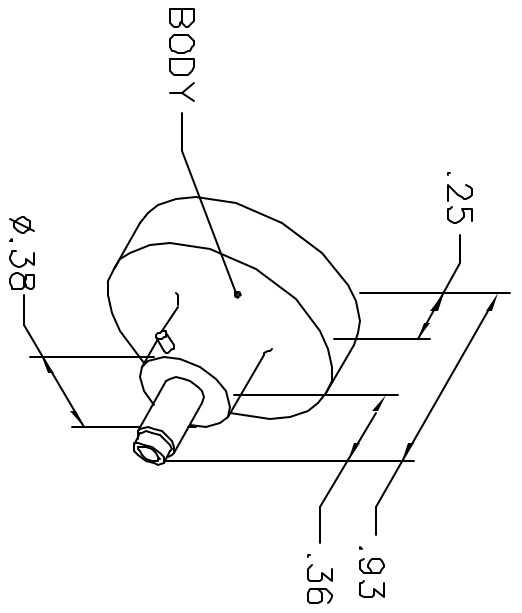

REVISIONS				
REV. SYM.	E.C.O. NUMBER	DESCRIPTION	BY DATE	APP'D DATE
1		ORIGINAL RELEASE	AAM 2-6-98	RRR 2-6-98

**UNCONTROLLED DOCUMENT
WILL NOT BE UPDATED**

DEUTSCH			
WIRE	22	24	26
SEL.	5	4	3
2841-5-**-00 RSM		100060-**-TJ	
2803-4-**-00			
WIRE	26	28	30
SEL.	4	3	2
2841-13-**-00 RSM			
2803-10-**-00 RSM			

NOTE: FOR USE WITH DANIELS CRIMP TOOL, MH800.

LOCATOR	
HOLE DIMENSIONS	ADDITIONAL FEATURES
∅.052 ∇ .430	L ∅.062 ∇ .100

RESTRICTED & CONFIDENTIAL

CONFIDENTIAL PROPERTY OF DANIELS MANUFACTURING CORP. NOT TO BE DISCLOSED TO OTHERS, REPRODUCED OR USED FOR ANY OTHER PURPOSE, EXCEPT AS AUTHORIZED IN WRITING BY DANIELS MANUFACTURING. MUST BE RETURNED TO DANIELS MANUFACTURING CORP. ON COMPLETION OF ORDER OR OTHER PURPOSE FOR WHICH LENT.

DO NOT SCALE DRAWING

DRN. A. MOO-YOUNG	DATE 2-6-98
CHKD. RRR	DATE 2-6-98
APP'D.	DATE
APP'D.	DATE

DANIELS MANUFACTURING CORP.
ORLANDO, FLORIDA
CAGE 11851

TITLE: ENVELOPE DRAWING POSITIONER

WHERE USED: MH800

SIZE A	SCALE NTS	CAD P/N K127-ENV	SHEET 1 OF 1
POSTING		P/N K127-ENV	REV. 1

X-ON Electronics

Largest Supplier of Electrical and Electronic Components

Click to view similar products for [Crimpers / Crimping Tools](#) category: