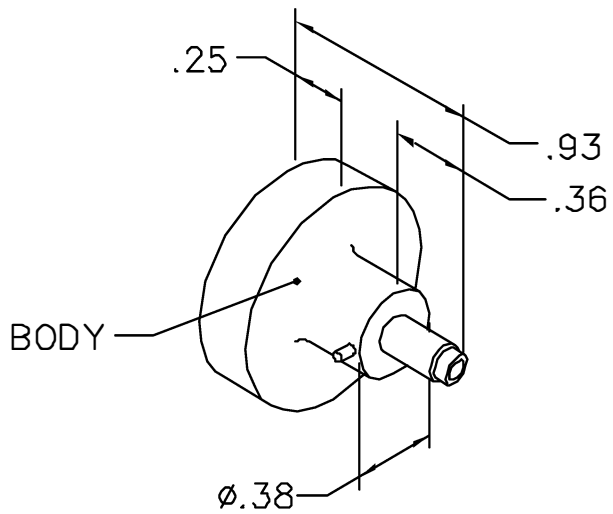

REVISIONS				
REV. SYM.	E.C.O. NUMBER	DESCRIPTION	BY DATE	APP'D DATE
1		ORIGINAL RELEASE	AAM 9-11-02	RRR 9-11-02

**UNCONTROLLED DOCUMENT
WILL NOT BE UPDATED**

FOR USE
ON CONTACTS
FOR PIC P/N'S
190801, 190802, &
190819
PIC #110201
DMC #K1300

NOTE: FOR USE WITH DANIELS CRIMP TOOLS
ACCOMMODATING "K" SERIES POSITIONERS

LOCATOR	
HOLE DIMENSIONS	ADDITIONAL FEATURES
Ø.089 ▽.345	

RESTRICTED & CONFIDENTIAL

CONFIDENTIAL PROPERTY OF DANIELS MANUFACTURING CORP. NOT TO BE DISCLOSED TO OTHERS, REPRODUCED OR USED FOR ANY OTHER PURPOSE, EXCEPT AS AUTHORIZED IN WRITING BY DANIELS MANUFACTURING. MUST BE RETURNED TO DANIELS MANUFACTURING CORP. ON COMPLETION OF ORDER OR OTHER PURPOSE FOR WHICH LENT.

DO NOT SCALE DRAWING

DRN. A. MOO-YOUNG	DATE 9-11-02
CHK'D. RRR	DATE 9-11-02
APP'D.	DATE
APP'D.	DATE

DMC DANIELS MANUFACTURING CORP.
ORLANDO, FLORIDA
CAGE 11851

TITLE
**ENVELOPE DRAWING
POSITIONER**

WHERE USED: AFM8

SIZE A	SCALE NTS	CAD P/N K1300-ENV	SHEET OF 1 1
POSTING	P/N K1300-ENV	REV. 1