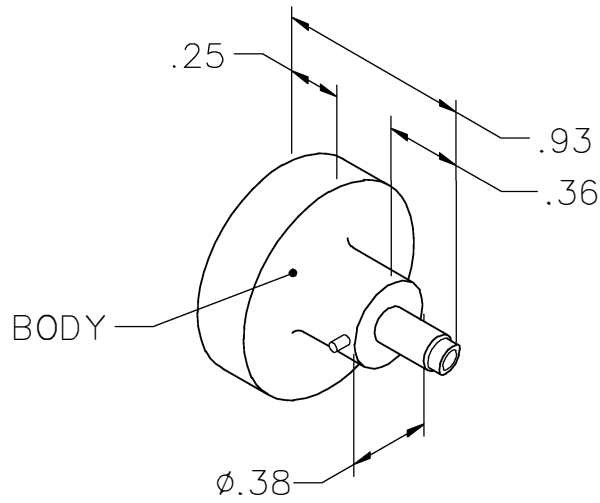

REVISIONS				
REV. SYM.	E.C.O. NUMBER	DESCRIPTION	BY DATE	APP'D DATE
3		-559 WAS -558	TD 6-10-09	

**UNCONTROLLED DOCUMENT
WILL NOT BE UPDATED**

FOR USE ON M39029/103 COAXIAL SOCKET CONTACT
INNER PIN CONTACT CRIMP

LOCATOR	
HOLE DIMENSIONS	ADDITIONAL FEATURES
ø.038 ∇.516	/

RESTRICTED & CONFIDENTIAL

CONFIDENTIAL PROPERTY OF DANIELS MANUFACTURING CORP. NOT TO BE DISCLOSED TO OTHERS, REPRODUCED OR USED FOR ANY OTHER PURPOSE, EXCEPT AS AUTHORIZED IN WRITING BY DANIELS MANUFACTURING. MUST BE RETURNED TO DANIELS MANUFACTURING CORP. ON COMPLETION OF ORDER OR OTHER PURPOSE FOR WHICH LENT.

DO NOT SCALE DRAWING

DRN. A. MOO-YOUNG	DATE 7-15-99
CHK'D. RRR	DATE 7-15-99
APP'D.	DATE
APP'D.	DATE

DANIELS MANUFACTURING CORP.
ORLANDO, FLORIDA
CAGE 11851

TITLE
**ENVELOPE DRAWING
POSITIONER**

NOTE: THIS DRAWING IS AN OUTLINE DRAWING OF THE RESPECTIVE DMC PART NUMBER INDICATED. ACTUAL DMC PART NUMBER IS DRAWING NUMBER WITHOUT THE "-ENV" SUFFIX.		WHERE USED:	CAD P/N	SHEET OF
SIZE A	SCALE NTS	POSTING	K1304-ENV	1 OF 1
		DWG. NO.	K1304-ENV	REV. 3