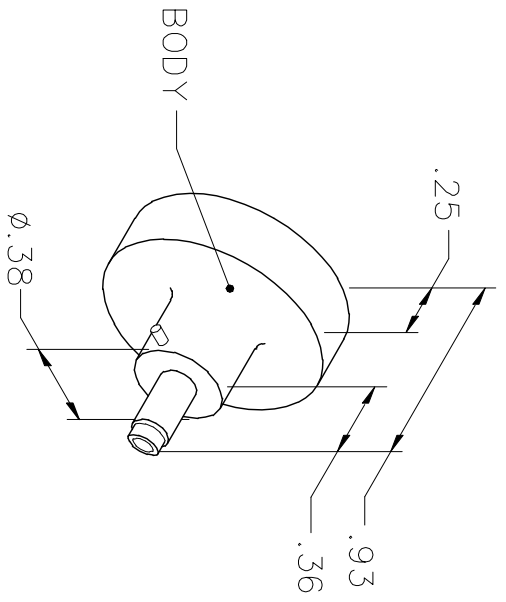

REVISIONS				
REV. SYM.	E.C.O. NUMBER	DESCRIPTION	BY DATE	APP'D DATE
1		ORIGINAL RELEASE	TD 9-2-08	

**UNCONTROLLED DOCUMENT  
WILL NOT BE UPDATED**

AMPHENOL	
CABLE	SEL. NO.
RG174	
RG188	2
RG316	
923-10024	

NOTE: FOR USE WITH DANIELS CRIMP TOOL AFM8.

LOCATOR	ADDITIONAL FEATURES
HOLE DIMENSIONS	
∅.048 ∓.310	

**RESTRICTED & CONFIDENTIAL**  
 CONFIDENTIAL PROPERTY OF DANIELS MANUFACTURING CORP. NOT TO BE DISCLOSED TO OTHERS, REPRODUCED OR USED FOR ANY OTHER PURPOSE, EXCEPT AS AUTHORIZED IN WRITING BY DANIELS MANUFACTURING. MUST BE RETURNED TO DANIELS MANUFACTURING CORP. ON COMPLETION OF ORDER OR OTHER PURPOSE FOR WHICH LENT.

DO NOT SCALE DRAWING

DRN <i>Jerry Dilworth</i>	DATE 9-2-08
CHK'D.	DATE
APP'D.	DATE
APP'D.	DATE

NOTE:  
 THIS DRAWING IS AN OUTLINE DRAWING OF THE RESPECTIVE DMG PART NUMBER INDICATED. ACTUAL DMG PART NUMBER IS DRAWING NUMBER WITHOUT THE "-ENV" SUFFIX.