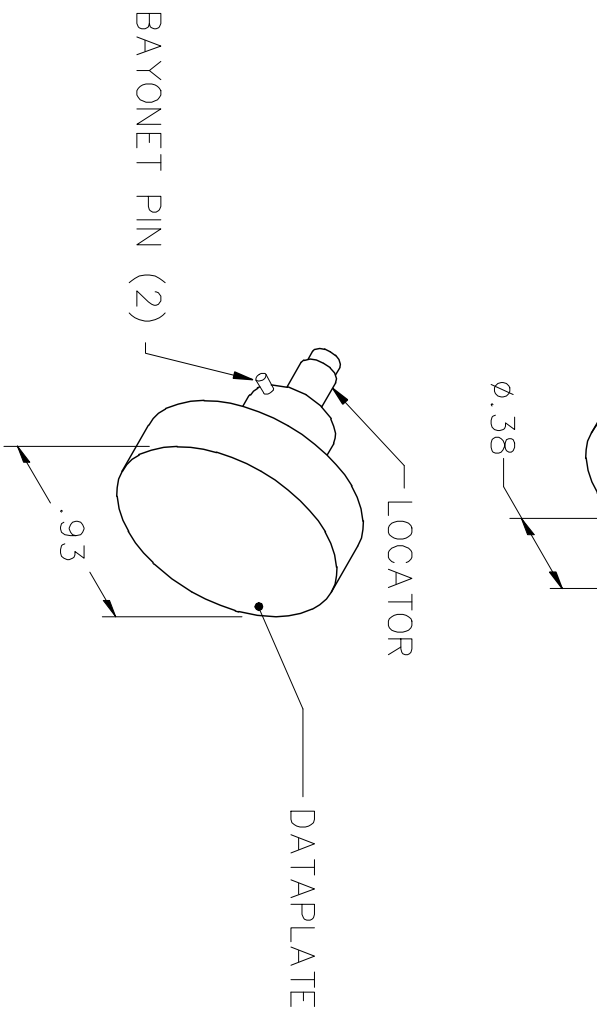

REVISIONS				
REV. SYM.	E.C.O. NUMBER	DESCRIPTION	BY DATE	APP'D DATE
1		ORIGINAL RELEASE	TD 9-2-08	

**UNCONTROLLED DOCUMENT  
WILL NOT BE UPDATED**

AMPHENOL	
CABLE	SEL. NO.
RG174	
RG188	2
RG316	
923-10024	

NOTE: FOR USE WITH DANIELS CRIMP TOOL AFM8.

LOCATOR	ADDITIONAL FEATURES
HOLE DIMENSIONS	
∅.048 ∓.310	

**RESTRICTED & CONFIDENTIAL**  
 CONFIDENTIAL PROPERTY OF DANIELS MANUFACTURING CORP. NOT TO BE DISCLOSED TO OTHERS, REPRODUCED OR USED FOR ANY OTHER PURPOSE, EXCEPT AS AUTHORIZED IN WRITING BY DANIELS MANUFACTURING. MUST BE RETURNED TO DANIELS MANUFACTURING CORP. ON COMPLETION OF ORDER OR OTHER PURPOSE FOR WHICH LENT.

DO NOT SCALE DRAWING

DRN <i>Jerry Dilworth</i>	DATE 9-2-08
CHK'D.	DATE
APP'D.	DATE
APP'D.	DATE

NOTE:  
 THIS DRAWING IS AN OUTLINE DRAWING OF THE RESPECTIVE DMG PART NUMBER INDICATED. ACTUAL DMG PART NUMBER IS DRAWING NUMBER WITHOUT THE "-ENV" SUFFIX.

DANIELS MANUFACTURING CORP.  
 ORLANDO, FLORIDA  
 CAGE 11851

TITLE  
 POSITIONER  
 ENVELOPE DRAWING

WHERE USED: AFM8	CAD P/N K1535-ENV	SHEET 1	OF 1
POSTING	DWG. NO. K1535-ENV	REV.	1