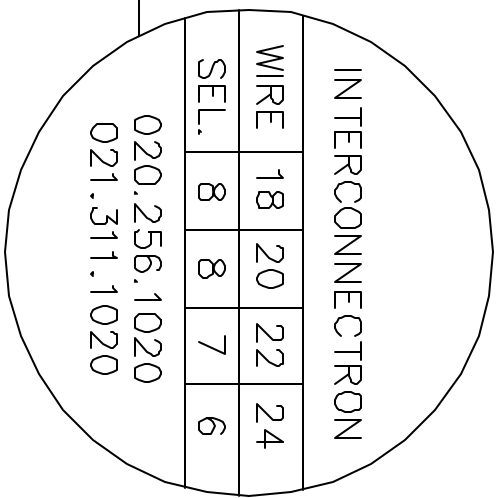

REVISIONS				
REV. SYM.	E.C.D. NUMBER	DESCRIPTION	BY DATE	APP'D DATE
1		ORIGINAL RELEASE	JMU 10/8/04	RRR 10/8/04

**UNCONTROLLED DOCUMENT
WILL NOT BE UPDATED**

NOTE: FOR USE WITH DANIELS CRIMP TOOL, AFM8.

LOCATOR	
HOLE DIMENSIONS	ADDITIONAL FEATURES
∅.045 ∇.58 MIN.	└┘ ∅.084 ∇.366

RESTRICTED & CONFIDENTIAL

CONFIDENTIAL PROPERTY OF DANIELS MANUFACTURING CORP. NOT TO BE DISCLOSED TO OTHERS, REPRODUCED OR USED FOR ANY OTHER PURPOSE, EXCEPT AS AUTHORIZED IN WRITING BY DANIELS MANUFACTURING. MUST BE RETURNED TO DANIELS MANUFACTURING CORP. ON COMPLETION OF ORDER OR OTHER PURPOSE FOR WHICH LENT.

DO NOT SCALE DRAWING

DRN.	J. JOYCE	DATE
CHK'D.	RRR	10/8/04
APP'D.		DATE
APP'D.		DATE

NOTE:
THIS DRAWING IS AN OUTLINE DRAWING OF THE RESPECTIVE DWG PART NUMBER INDICATED. ACTUAL DMC PART NUMBER IS DRAWING NUMBER WITHOUT THE "-ENV" SUFFIX.