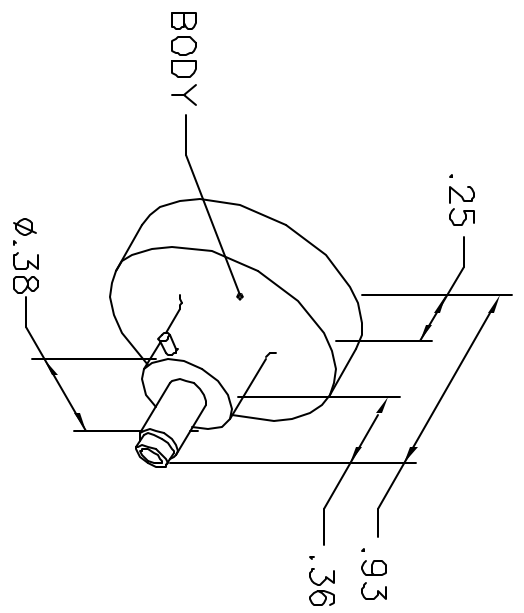

REVISIONS				
REV. SYM.	E.C.D. NUMBER	DESCRIPTION	BY DATE	APP'D DATE
1		ORIGINAL RELEASE	JMU 10/8/04	RRR 10/8/04

**UNCONTROLLED DOCUMENT
WILL NOT BE UPDATED**

NOTE: FOR USE WITH DANIELS CRIMP TOOL, AFM8.

LOCATOR	
HOLE DIMENSIONS	ADDITIONAL FEATURES
∅.045 ∇.58 MIN.	└┘ ∅.084 ∇.366

RESTRICTED & CONFIDENTIAL

CONFIDENTIAL PROPERTY OF DANIELS MANUFACTURING CORP. NOT TO BE DISCLOSED TO OTHERS, REPRODUCED OR USED FOR ANY OTHER PURPOSE, EXCEPT AS AUTHORIZED IN WRITING BY DANIELS MANUFACTURING. MUST BE RETURNED TO DANIELS MANUFACTURING CORP. ON COMPLETION OF ORDER OR OTHER PURPOSE FOR WHICH LENT.

DO NOT SCALE DRAWING

DRN.	J. JOYCE	DATE
CHK'D.	RRR	10/8/04
APP'D.		DATE
APP'D.		DATE

NOTE:
THIS DRAWING IS AN OUTLINE DRAWING OF THE RESPECTIVE DWG PART NUMBER INDICATED. ACTUAL DMC PART NUMBER IS DRAWING NUMBER WITHOUT THE "-ENV" SUFFIX.

DMS
DANIELS MANUFACTURING CORP.
ORLANDO, FLORIDA
CAGE 11851

TITLE
POSITIONER
ENVELOPE DRAWING

WHERE USED:			
SIZE	SCALE	CAD P/N	SHEET
A	NTS	K1536-ENV	1
POSTING		DWG. NO. K1536-ENV	REV. 1