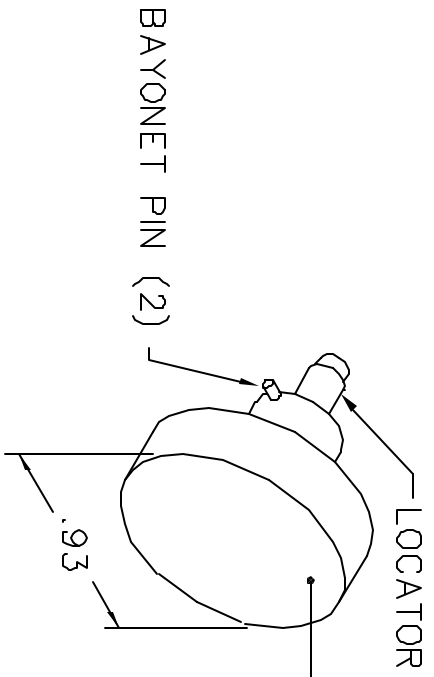

REVISIONS				
REV. SYM.	E.C.D. NUMBER	DESCRIPTION	BY DATE	APP'D DATE
1		ORIGINAL RELEASE	JMU 10/8/04	RRR 10/8/04

**UNCONTROLLED DOCUMENT
WILL NOT BE UPDATED**

NOTE: FOR USE WITH DANIELS CRIMP TOOL, AFM8.

LOCATOR	
HOLE DIMENSIONS	ADDITIONAL FEATURES
∅.045 ∇.58 MIN.	└┘ ∅.084 ∇.366

RESTRICTED & CONFIDENTIAL

CONFIDENTIAL PROPERTY OF DANIELS MANUFACTURING CORP. NOT TO BE DISCLOSED TO OTHERS, REPRODUCED OR USED FOR ANY OTHER PURPOSE, EXCEPT AS AUTHORIZED IN WRITING BY DANIELS MANUFACTURING. MUST BE RETURNED TO DANIELS MANUFACTURING CORP. ON COMPLETION OF ORDER OR OTHER PURPOSE FOR WHICH LENT.

DO NOT SCALE DRAWING

DRN.	J. JOYCE	DATE
CHK'D.	RRR	10/8/04
APP'D.		DATE
APP'D.		DATE

NOTE:
THIS DRAWING IS AN OUTLINE DRAWING OF THE RESPECTIVE DWG PART NUMBER INDICATED. ACTUAL DMC PART NUMBER IS DRAWING NUMBER WITHOUT THE "-ENV" SUFFIX.

DMS
DANIELS MANUFACTURING CORP.
ORLANDO, FLORIDA
CAGE 11851

TITLE
POSITIONER
ENVELOPE DRAWING

WHERE USED:			
SIZE	SCALE	CAD P/N	SHEET
A	NTS	K1536-ENV	1
POSTING		DWG. NO. K1536-ENV	REV. 1