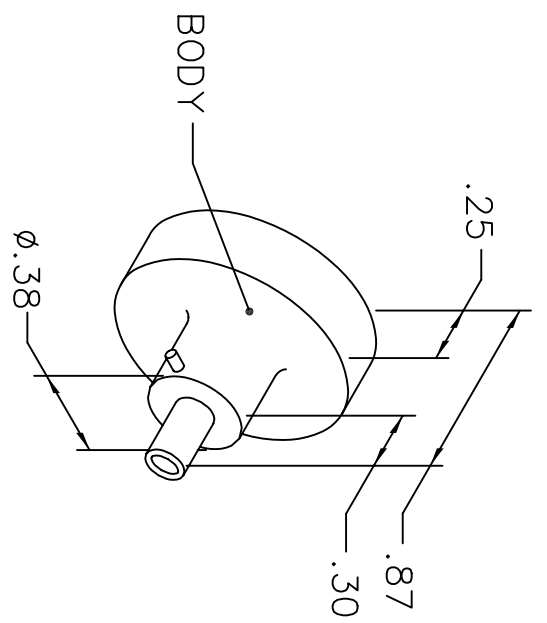

REVISIONS				
REV. SYM.	E.C.O. NUMBER	DESCRIPTION	BY DATE	APP'D DATE
2		REVISED DATAPLATE	AAM 8-29-03	RRR 8-29-03

**UNCONTROLLED DOCUMENT
WILL NOT BE UPDATED**

NOTE: FOR USE WITH DANIELS CRIMP TOOLS
ACCOMMODATING "K" SERIES POSITIONERS

LOCATOR	
HOLE DIMENSIONS	ADDITIONAL FEATURES
∅.065 ∇.520 MIN.	└┘ ∅.074 ∇.090

RESTRICTED & CONFIDENTIAL

CONFIDENTIAL PROPERTY OF DANIELS MANUFACTURING CORP. NOT TO BE DISCLOSED TO OTHERS, REPRODUCED OR USED FOR ANY OTHER PURPOSE, EXCEPT AS AUTHORIZED IN WRITING BY DANIELS MANUFACTURING. MUST BE RETURNED TO DANIELS MANUFACTURING CORP. ON COMPLETION OF ORDER OR OTHER PURPOSE FOR WHICH LENT.

DO NOT SCALE DRAWING

DRN. A. MOO-YOUNG	DATE 8-14-03
CHK'D. RRR	DATE 8-14-03
APP'D.	DATE
APP'D.	DATE

NOTE: THIS DRAWING IS AN OUTLINE DRAWING OF THE RESPECTIVE DMC PART NUMBER INDICATED. ACTUAL DMC PART NUMBER IS DRAWING NUMBER WITHOUT THE "-ENV" SUFFIX.

WHERE USED: AFM-10

SIZE	SCALE	CAD P/N	SHEET	OF
A	NTS	K1538-ENV	1	1
POSTING		DWG NO. K1538-ENV		REV. 2

DMC DANIELS MANUFACTURING CORP.
ORLANDO, FLORIDA
CAGE 11851

TITLE: ENVELOPE DRAWING POSITIONER