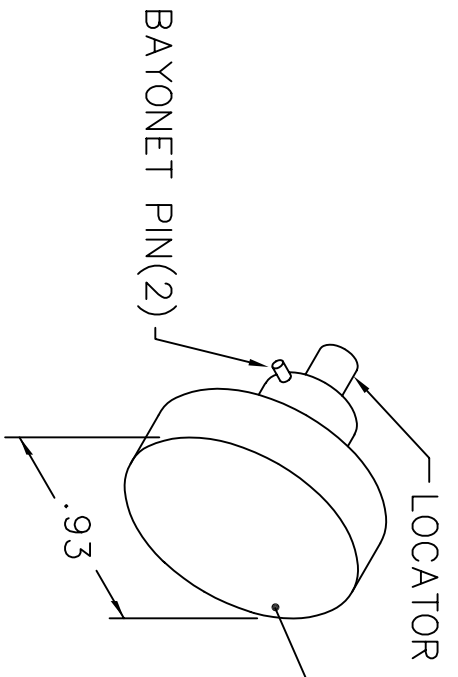

REVISIONS				
REV. SYM.	E.C.O. NUMBER	DESCRIPTION	BY DATE	APP'D DATE
2		REVISED DATAPLATE	AAM 8-29-03	RRR 8-29-03

**UNCONTROLLED DOCUMENT
WILL NOT BE UPDATED**

NOTE: FOR USE WITH DANIELS CRIMP TOOLS
ACCOMMODATING "K" SERIES POSITIONERS

LOCATOR	
HOLE DIMENSIONS	ADDITIONAL FEATURES
∅.065 ∇.520 MIN.	└┘ ∅.074 ∇.090

RESTRICTED & CONFIDENTIAL

CONFIDENTIAL PROPERTY OF DANIELS MANUFACTURING CORP. NOT TO BE DISCLOSED TO OTHERS, REPRODUCED OR USED FOR ANY OTHER PURPOSE, EXCEPT AS AUTHORIZED IN WRITING BY DANIELS MANUFACTURING. MUST BE RETURNED TO DANIELS MANUFACTURING CORP. ON COMPLETION OF ORDER OR OTHER PURPOSE FOR WHICH LENT.

DO NOT SCALE DRAWING

DRN. A. MOO-YOUNG	DATE 8-14-03
CHK'D. RRR	DATE 8-14-03
APP'D.	DATE
APP'D.	DATE

NOTE: THIS DRAWING IS AN OUTLINE DRAWING OF THE RESPECTIVE DMC PART NUMBER INDICATED. ACTUAL DMC PART NUMBER IS DRAWING NUMBER WITHOUT THE "-ENV" SUFFIX.