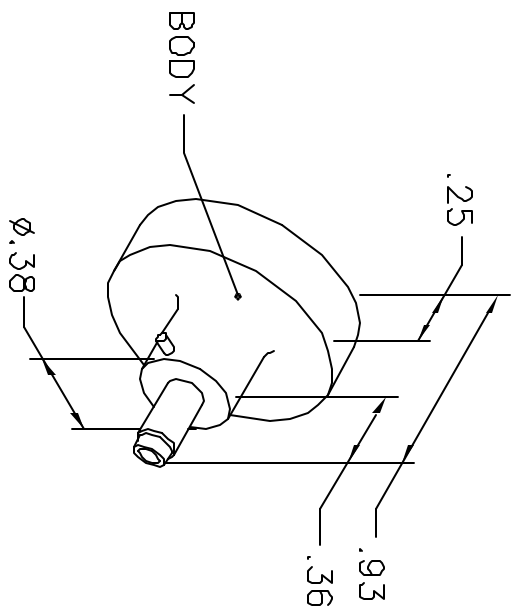

REVISIONS				
REV. SYM.	E.C.D. NUMBER	DESCRIPTION	BY DATE	APP'D DATE
2		REDRAWN	AAM 1-26-00	RRR 1-26-00

**UNCONTROLLED DOCUMENT
WILL NOT BE UPDATED**

NOTE: FOR USE WITH DANIELS CRIMP TOOLS
ACCOMMODATING "K" SERIES POSITIONERS

LOCATOR	
HOLE DIMENSIONS	ADDITIONAL FEATURES
Ø.062 ▽.305	Ø.030 PIN .29 LONG

RESTRICTED & CONFIDENTIAL

CONFIDENTIAL PROPERTY OF DANIELS MANUFACTURING CORP. NOT TO BE DISCLOSED TO OTHERS, REPRODUCED OR USED FOR ANY OTHER PURPOSE, EXCEPT AS AUTHORIZED IN WRITING BY DANIELS MANUFACTURING. MUST BE RETURNED TO DANIELS MANUFACTURING CORP. ON COMPLETION OF ORDER OR OTHER PURPOSE FOR WHICH LENT.

DO NOT SCALE DRAWING

DRN.	DUNG CAO	DATE	9-18-95
CHKD.	DD	DATE	9-18-95
APP'D.		DATE	
APP'D.		DATE	

NOTE:
THIS DRAWING IS AN OUTLINE DRAWING OF THE RESPECTIVE DMC PART NUMBER INDICATED. ACTUAL DMC PART NUMBER IS DRAWING NUMBER WITHOUT THE "-ENV" SUFFIX.

DANIELS MANUFACTURING CORP.
ORLANDO, FLORIDA
CAGE 11851

TITLE
ENVELOPE DRAWING
POSITIONER

WHERE USED:	AMMB			
SIZE	SCALE	CAD P/N	SHEET	OF
A	NTS	K156S-ENV	1	1
POSTING	DWG. NO.	K156S-ENV	REV.	2