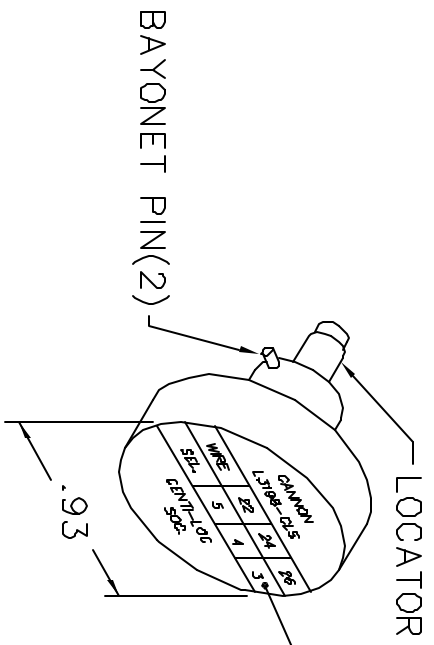

REVISIONS				
REV. SYM.	E.C.D. NUMBER	DESCRIPTION	BY DATE	APP'D DATE
2		REDRAWN	AAM 1-26-00	RRR 1-26-00

**UNCONTROLLED DOCUMENT
WILL NOT BE UPDATED**

NOTE: FOR USE WITH DANIELS CRIMP TOOLS
ACCOMMODATING "K" SERIES POSITIONERS

LOCATOR	
HOLE DIMENSIONS	ADDITIONAL FEATURES
Ø.062 ▽.305	Ø.030 PIN .29 LONG

RESTRICTED & CONFIDENTIAL

CONFIDENTIAL PROPERTY OF DANIELS MANUFACTURING CORP. NOT TO BE DISCLOSED TO OTHERS, REPRODUCED OR USED FOR ANY OTHER PURPOSE, EXCEPT AS AUTHORIZED IN WRITING BY DANIELS MANUFACTURING. MUST BE RETURNED TO DANIELS MANUFACTURING CORP. ON COMPLETION OF ORDER OR OTHER PURPOSE FOR WHICH LENT.

DO NOT SCALE DRAWING

DRN.	DUNG CAO	DATE	9-18-95
CHKD.	DD	DATE	9-18-95
APP'D.		DATE	
APP'D.		DATE	

NOTE:
THIS DRAWING IS AN OUTLINE DRAWING OF THE RESPECTIVE DMC PART NUMBER INDICATED. ACTUAL DMC PART NUMBER IS DRAWING NUMBER WITHOUT THE "-ENV" SUFFIX.