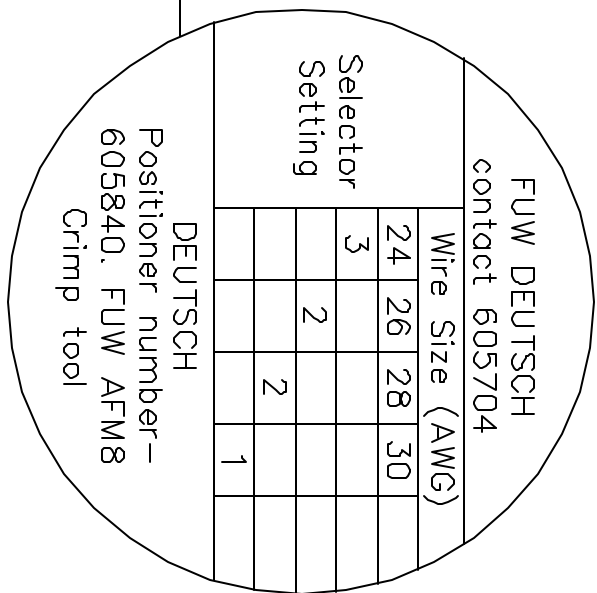

REVISIONS				
REV. SYM.	E.C.D. NUMBER	DESCRIPTION	BY DATE	APP'D DATE
1		ORIGINAL RELEASE	JMU 9/14/04	RRR 9/14/04

**UNCONTROLLED DOCUMENT  
WILL NOT BE UPDATED**

NOTE: FOR USE WITH DANIELS CRIMP TOOL, AFM8.

LOCATOR	ADDITIONAL FEATURES
HOLE DIMENSIONS	
Ø.047 ±.358	

**RESTRICTED & CONFIDENTIAL**

CONFIDENTIAL PROPERTY OF DANIELS MANUFACTURING CORP. NOT TO BE DISCLOSED TO OTHERS, REPRODUCED OR USED FOR ANY OTHER PURPOSE, EXCEPT AS AUTHORIZED IN WRITING BY DANIELS MANUFACTURING. MUST BE RETURNED TO DANIELS MANUFACTURING CORP. ON COMPLETION OF ORDER OR OTHER PURPOSE FOR WHICH LENT.

DO NOT SCALE DRAWING

DRN. J. JOYCE	DATE 9/14/04	 <b>DANIELS MANUFACTURING CORP.</b> ORLANDO, FLORIDA CAGE 11851	TITLE <b>POSITIONER ENVELOPE DRAWING</b>		
CHKD. RRR	DATE 9/14/04		WHERE USED:	SIZE	SCALE
APP'D.	DATE		POSTING	A	NTS
NOTE: THIS DRAWING IS AN OUTLINE DRAWING OF THE RESPECTIVE DMC PART NUMBER INDICATED. ACTUAL DMC PART NUMBER IS DRAWING NUMBER WITHOUT THE "-ENV" SUFFIX.		GAD P/N	K1586-ENV	SHEET	1 OF 1
		DWG. NO.	K1586-ENV	REV.	1