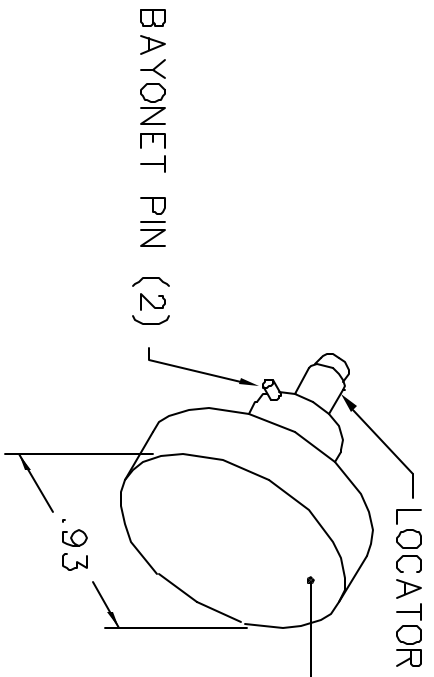

REVISIONS				
REV. SYM.	E.C.D. NUMBER	DESCRIPTION	BY DATE	APP'D DATE
1		ORIGINAL RELEASE	JMU 9/14/04	RRR 9/14/04

**UNCONTROLLED DOCUMENT
WILL NOT BE UPDATED**

NOTE: FOR USE WITH DANIELS CRIMP TOOL, AFM8.

LOCATOR	ADDITIONAL FEATURES
HOLE DIMENSIONS	
Ø.047 ±.358	

RESTRICTED & CONFIDENTIAL

CONFIDENTIAL PROPERTY OF DANIELS MANUFACTURING CORP. NOT TO BE DISCLOSED TO OTHERS, REPRODUCED OR USED FOR ANY OTHER PURPOSE, EXCEPT AS AUTHORIZED IN WRITING BY DANIELS MANUFACTURING. MUST BE RETURNED TO DANIELS MANUFACTURING CORP. ON COMPLETION OF ORDER OR OTHER PURPOSE FOR WHICH LENT.

DO NOT SCALE DRAWING

DRN. J. JOYCE	DATE 9/14/04	 DANIELS MANUFACTURING CORP. ORLANDO, FLORIDA CAGE 11851	TITLE POSITIONER ENVELOPE DRAWING		
CHKD. RRR	DATE 9/14/04		WHERE USED:	SIZE	SCALE
APP'D.	DATE		POSTING	A	NTS
NOTE: THIS DRAWING IS AN OUTLINE DRAWING OF THE RESPECTIVE DMC PART NUMBER INDICATED. ACTUAL DMC PART NUMBER IS DRAWING NUMBER WITHOUT THE "-ENV" SUFFIX.		GAD P/N	K1586-ENV	SHEET	1 OF 1
		DWG. NO.	K1586-ENV	REV.	1