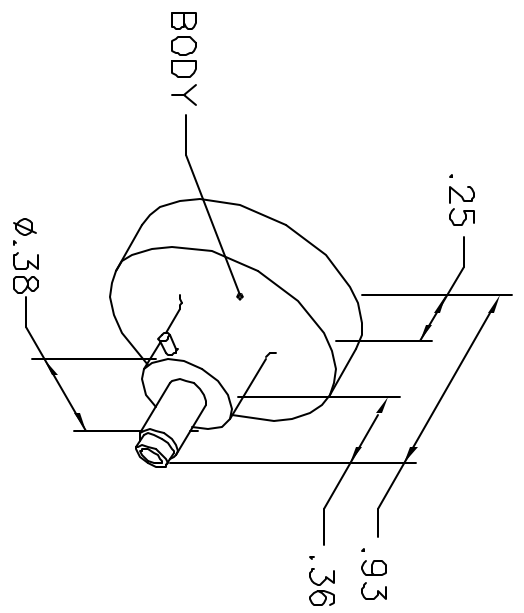

REVISIONS				
REV. SYM.	E.C.D. NUMBER	DESCRIPTION	BY DATE	APP'D DATE
1		ORIGINAL RELEASE	JMU 9/14/04	RRR 9/14/04

**UNCONTROLLED DOCUMENT
WILL NOT BE UPDATED**

NOTE: FOR USE WITH DANIELS CRIMP TOOL, AFM8.

LOCATOR	ADDITIONAL FEATURES
HOLE DIMENSIONS	
Ø.047 ±.358	

RESTRICTED & CONFIDENTIAL

CONFIDENTIAL PROPERTY OF DANIELS MANUFACTURING CORP. NOT TO BE DISCLOSED TO OTHERS, REPRODUCED OR USED FOR ANY OTHER PURPOSE, EXCEPT AS AUTHORIZED IN WRITING BY DANIELS MANUFACTURING. MUST BE RETURNED TO DANIELS MANUFACTURING CORP. ON COMPLETION OF ORDER OR OTHER PURPOSE FOR WHICH LENT.

DO NOT SCALE DRAWING

DRN. J. JOYCE	DATE 9/14/04	 DANIELS MANUFACTURING CORP. ORLANDO, FLORIDA CAGE 11851	TITLE POSITIONER ENVELOPE DRAWING		
CHKD. RRR	DATE 9/14/04		WHERE USED:	SIZE	SCALE
APP'D.	DATE		POSTING	A	NTS
NOTE: THIS DRAWING IS AN OUTLINE DRAWING OF THE RESPECTIVE DMC PART NUMBER INDICATED. ACTUAL DMC PART NUMBER IS DRAWING NUMBER WITHOUT THE "-ENV" SUFFIX.		GAD P/N	K1586-ENV	SHEET	1 OF 1
		DWG. NO.	K1586-ENV	REV.	1