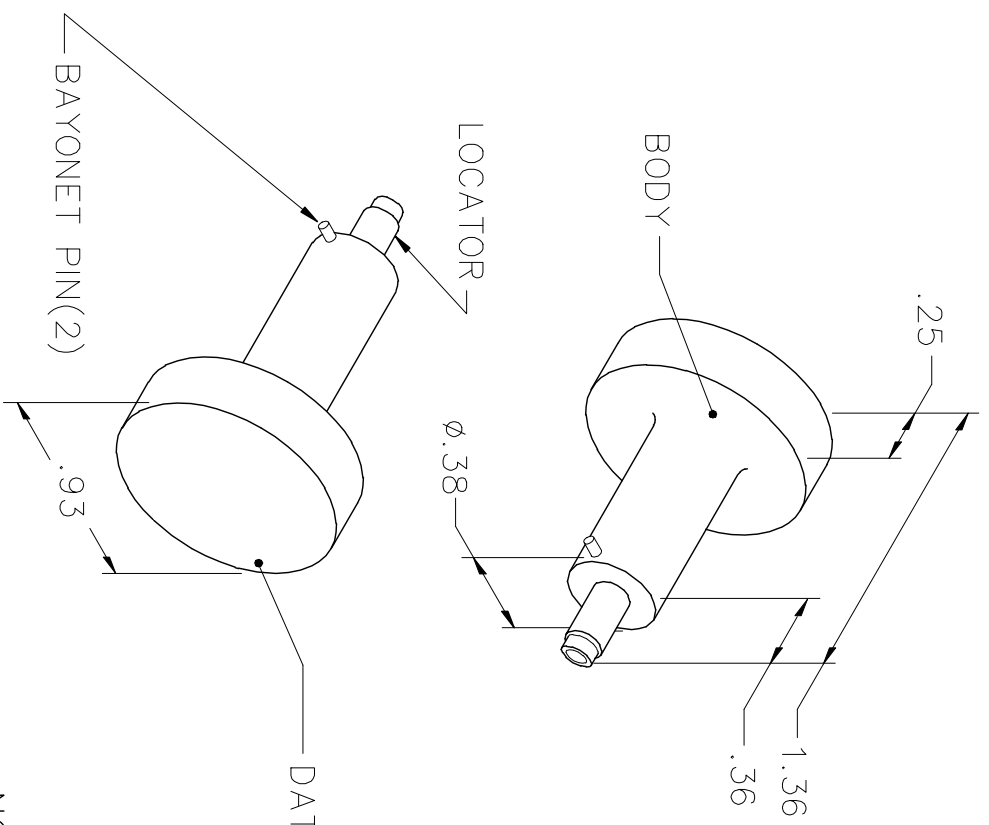

REVISIONS				
REV. SYM.	E.C.O. NUMBER	DESCRIPTION	BY DATE	APP'D DATE
1		ORIGINAL RELEASE	TD 4-17-09	

**UNCONTROLLED DOCUMENT
WILL NOT BE UPDATED**

NOTE: FOR USE WITH DANIELS CRIMP TOOLS
ACCOMMODATING "K" SERIES POSITIONERS

LOCATOR	
HOLE DIMENSIONS	ADDITIONAL FEATURES
∅.029 ∇ THRU	∟ ∅.084 ∇.260

RESTRICTED & CONFIDENTIAL
CONFIDENTIAL PROPERTY OF DANIELS MANUFACTURING CORP. NOT TO BE DISCLOSED TO OTHERS, REPRODUCED OR USED FOR ANY OTHER PURPOSE, EXCEPT AS AUTHORIZED IN WRITING BY DANIELS MANUFACTURING. MUST BE RETURNED TO DANIELS MANUFACTURING CORP. ON COMPLETION OF ORDER OR OTHER PURPOSE FOR WHICH LENT.

DO NOT SCALE DRAWING	DRN. <i>Jenny Sitworth</i>	DATE 4-17-09	DMS DANIELS MANUFACTURING CORP. ORLANDO, FLORIDA CAGE 11851	
	CHK'D.	DATE		
DO NOT SCALE DRAWING	APP'D.	DATE	TITLE ENVELOPE DRAWING POSITIONER	
	APP'D.	DATE		
DO NOT SCALE DRAWING	NOTE: THIS DRAWING IS AN OUTLINE DRAWING OF THE RESPECTIVE DWG. PART NUMBER INDICATED. ACTUAL DWG PART NUMBER IS DRAWING NUMBER WITHOUT THE "-ENV" SUFFIX.		WHERE USED: AFM8 CAD P/N K1598-ENV DWG. NO. K1598-ENV	
	SIZE A	SCALE NTS		