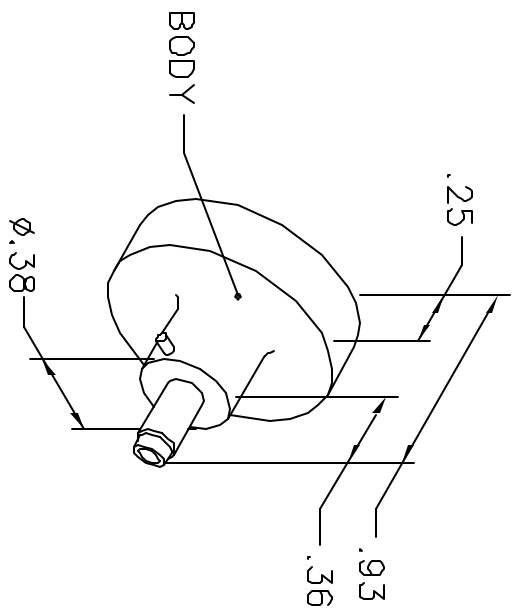

REVISIONS				
REV. SYM.	E.C.D. NUMBER	DESCRIPTION	BY DATE	APP'D DATE
1		ORIGINAL RELEASE	TS 11-1-88	DH 11-1-88

**UNCONTROLLED DOCUMENT
WILL NOT BE UPDATED**

NOTE: FOR USE WITH DANIELS CRIMP TOOLS
ACCOMMODATING "K" SERIES POSITIONERS

LOCATOR	
HOLE DIMENSIONS	ADDITIONAL FEATURES
∅.042 ∓.370	

RESTRICTED & CONFIDENTIAL

CONFIDENTIAL PROPERTY OF DANIELS MANUFACTURING CORP. NOT TO BE DISCLOSED TO OTHERS, REPRODUCED OR USED FOR ANY OTHER PURPOSE, EXCEPT AS AUTHORIZED IN WRITING BY DANIELS MANUFACTURING. MUST BE RETURNED TO DANIELS MANUFACTURING CORP. ON COMPLETION OF ORDER OR OTHER PURPOSE FOR WHICH LENT.

DO NOT SCALE DRAWING

DRN.	TS	DATE	11-1-88
CHKD.	DH	DATE	11-1-88
APP'D.	AAM	DATE	11-2-88
APP'D.		DATE	

NOTE:
THIS DRAWING IS AN OUTLINE DRAWING OF THE RESPECTIVE DMC PART NUMBER INDICATED. ACTUAL DMC PART NUMBER IS DRAWING NUMBER WITHOUT THE "-ENV" SUFFIX.

TITLE		DANIELS MANUFACTURING CORP. ORLANDO, FLORIDA CAGE 17857	
WHERE USED: AAMB		ENVELOPE DRAWING POSITIONER	
SIZE	SCALE	CAD P/N	SHEET OF
A	NTS	K160-ENV	1 1
POSTING		DWG. NO.	REV.
		K160-ENV	1

X-ON Electronics