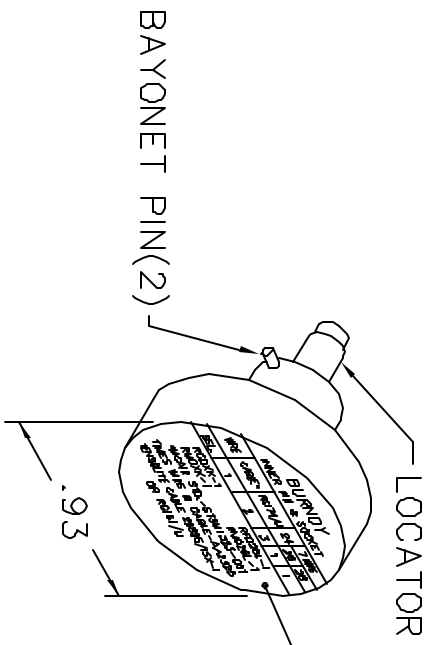

REVISIONS				
REV. SYM.	E.C.D. NUMBER	DESCRIPTION	BY DATE	APP'D DATE
1		ORIGINAL RELEASE	TS 11-1-88	DH 11-1-88

**UNCONTROLLED DOCUMENT
WILL NOT BE UPDATED**

NOTE: FOR USE WITH DANIELS CRIMP TOOLS
ACCOMMODATING "K" SERIES POSITIONERS

LOCATOR	
HOLE DIMENSIONS	ADDITIONAL FEATURES
∅.042 ∓.370	

RESTRICTED & CONFIDENTIAL

CONFIDENTIAL PROPERTY OF DANIELS MANUFACTURING CORP. NOT TO BE DISCLOSED TO OTHERS, REPRODUCED OR USED FOR ANY OTHER PURPOSE, EXCEPT AS AUTHORIZED IN WRITING BY DANIELS MANUFACTURING. MUST BE RETURNED TO DANIELS MANUFACTURING CORP. ON COMPLETION OF ORDER OR OTHER PURPOSE FOR WHICH LENT.

DO NOT SCALE DRAWING

DRN.	TS	DATE	11-1-88
CHKD.	DH	DATE	11-1-88
APP'D.	AAM	DATE	11-2-88
APP'D.		DATE	

NOTE:
THIS DRAWING IS AN OUTLINE DRAWING OF THE RESPECTIVE DMC PART NUMBER INDICATED. ACTUAL DMC PART NUMBER IS DRAWING NUMBER WITHOUT THE "-ENV" SUFFIX.