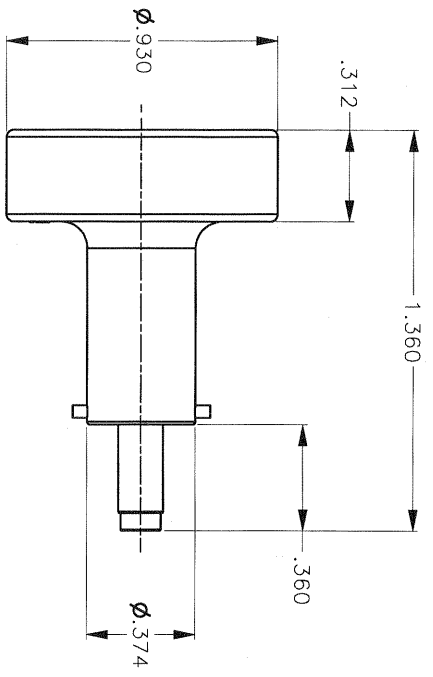

REVISIONS			
REV	ECN	BY	APP'D
SYM	NUMBER	DATE	DATE
1	21679	04-01-10	
ORIGINAL RELEASE			

UNCONTROLLED DOCUMENT
WILL NOT BE UPDATED

LOCATOR	
HOLE DIMENSIONS	ADDITIONAL FEATURES
∅.037 ▽THRU	└┴∅.052 ▽.103

RESTRICTED & CONFIDENTIAL			
<small>CONFIDENTIAL PROPERTY OF DANIELS MANUFACTURING CORP. NOT TO BE DISCLOSED TO OTHERS, REPRODUCED OR USED FOR ANY OTHER PURPOSE WITHOUT THE WRITTEN PERMISSION BY DANIELS MANUFACTURING. MUST BE RETURNED TO DANIELS MANUFACTURING CORP. ON COMPLETION OF ORDER OR OTHER PURPOSE FOR WHICH INT.</small>			
MATERIAL	ITEM	PART NO.	DESCRIPTION/REMARKS
	DRN <i>Shaw</i> 03-51-10		
HEAT TREAT	CHD.	DATE	
	APP'D.	DATE	
FINISH	APP'D.	DATE	
<small>THIS DRAWING IS AN OUTLINE DRAWING OF THE RESPECTIVE INDICATED PART NUMBER. PART NUMBER IS DRAWING NUMBER WITHOUT THE "-ENV" SUFFIX.</small>			
TITLE		SCALE	WHERE USED: AFMB
POSITIONER		B	CAD P/N
ENVELOPE DRAWING		2.5X	K1777-ENV
		POSTING	DWG No.
			K1777-ENV
		SHEET 1 OF 1	REV. 1

NOTE: FOR USE WITH DANIELS CRIMP TOOLS
ACCOMMODATING "K" SERIES POSITIONERS

X-ON Electronics

Largest Supplier of Electrical and Electronic Components

Click to view similar products for [Crimpers / Crimping Tools](#) category: