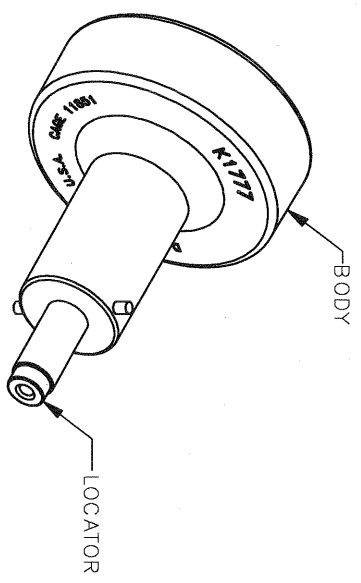

REVISIONS			
REV	ECN	BY	APP'D
SYM	NUMBER	DATE	DATE
1	21679	04-01-10	
ORIGINAL RELEASE			

UNCONTROLLED DOCUMENT
WILL NOT BE UPDATED

LOCATOR	
HOLE DIMENSIONS	ADDITIONAL FEATURES
∅.037 ▽THRU	└┴∅.052 ▽.103

RESTRICTED & CONFIDENTIAL			
<small>CONFIDENTIAL PROPERTY OF DANIELS MANUFACTURING CORP. NOT TO BE DISCLOSED TO OTHERS, REPRODUCED OR USED FOR ANY OTHER PURPOSE WITHOUT THE WRITTEN PERMISSION BY DANIELS MANUFACTURING. MUST BE RETURNED TO DANIELS MANUFACTURING CORP. ON COMPLETION OF ORDER OR OTHER PURPOSE FOR WHICH INT.</small>			
MATERIAL	ITEM	PART NO.	DESCRIPTION/REMARKS
	DRN <i>Shaw</i> 03-51-10		
HEAT TREAT	CHD.	DATE	
	APP'D.	DATE	
FINISH	APP'D.	DATE	
<small>THIS DRAWING IS AN OUTLINE DRAWING OF THE RESPECTIVE INDICATED PART NUMBER. PART NUMBER IS DRAWING NUMBER WITHOUT THE "-ENV" SUFFIX.</small>			
TITLE		SCALE	WHERE USED: AFMB
POSITIONER		B	CAD P/N
ENVELOPE DRAWING		2.5X	K1777-ENV
		POSTING	DWG No.
			K1777-ENV
		SHEET 1 OF 1	REV. 1

NOTE: FOR USE WITH DANIELS CRIMP TOOLS
ACCOMMODATING "K" SERIES POSITIONERS

X-ON Electronics

Largest Supplier of Electrical and Electronic Components

Click to view similar products for [Crimpers / Crimping Tools](#) category: