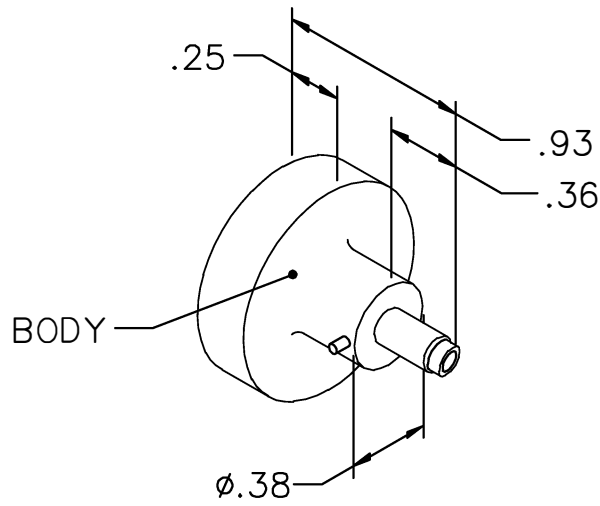

REVISIONS				
REV. SYM.	E.C.O. NUMBER	DESCRIPTION	BY DATE	APP'D DATE
1		ORIGINAL RELEASE	TD 2-11-10	

**UNCONTROLLED DOCUMENT
WILL NOT BE UPDATED**

NOTE: FOR USE WITH DANIELS CRIMP TOOLS
ACCOMMODATING "K" SERIES POSITIONERS

LOCATOR	
HOLE DIMENSIONS	ADDITIONAL FEATURES
Ø.098 ⇩ THRU	└─┘ Ø.125 ⇩ .175

RESTRICTED & CONFIDENTIAL

CONFIDENTIAL PROPERTY OF DANIELS MANUFACTURING CORP. NOT TO BE DISCLOSED TO OTHERS, REPRODUCED OR USED FOR ANY OTHER PURPOSE, EXCEPT AS AUTHORIZED IN WRITING BY DANIELS MANUFACTURING. MUST BE RETURNED TO DANIELS MANUFACTURING CORP. ON COMPLETION OF ORDER OR OTHER PURPOSE FOR WHICH LENT.

DO NOT SCALE DRAWING

DRN. <i>Tony Dilworth</i>	DATE 2-11-10	DMC DANIELS MANUFACTURING CORP. ORLANDO, FLORIDA CAGE 11851
CHK'D.	DATE	
APP'D.	DATE	TITLE ENVELOPE DRAWING POSITIONER
APP'D.	DATE	WHERE USED: AFM8
NOTE: THIS DRAWING IS AN OUTLINE DRAWING OF THE RESPECTIVE DMC PART NUMBER INDICATED. ACTUAL DMC PART NUMBER IS DRAWING NUMBER WITHOUT THE "-ENV" SUFFIX.		SIZE A
		SCALE NTS
		CAD P/N K24-ENV
		SHEET 1 OF 1
		DWG. NO. K24-ENV
		REV. 1