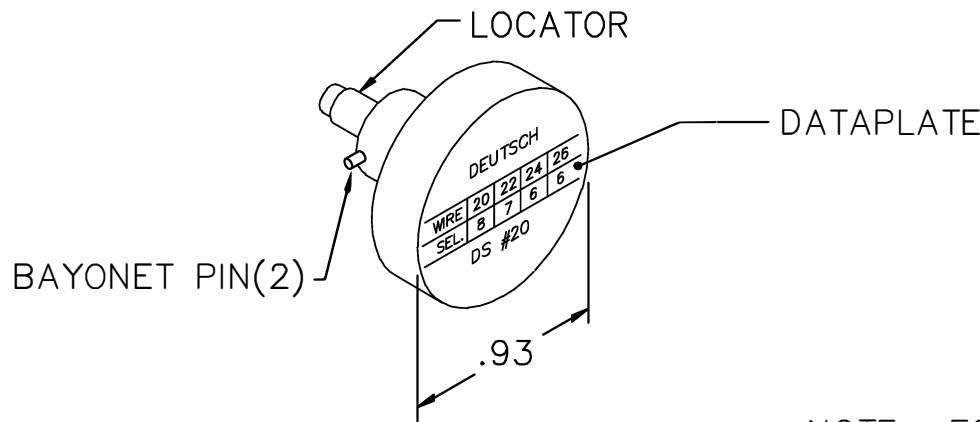

REVISIONS				
REV. SYM.	E.C.O. NUMBER	DESCRIPTION	BY DATE	APP'D DATE
1		ORIGINAL RELEASE	TD 2-11-10	

**UNCONTROLLED DOCUMENT
WILL NOT BE UPDATED**

NOTE: FOR USE WITH DANIELS CRIMP TOOLS
ACCOMMODATING "K" SERIES POSITIONERS

LOCATOR	
HOLE DIMENSIONS	ADDITIONAL FEATURES
Ø.098 ⇩ THRU	└─┘ Ø.125 ⇩ .175

RESTRICTED & CONFIDENTIAL

CONFIDENTIAL PROPERTY OF DANIELS MANUFACTURING CORP. NOT TO BE DISCLOSED TO OTHERS, REPRODUCED OR USED FOR ANY OTHER PURPOSE, EXCEPT AS AUTHORIZED IN WRITING BY DANIELS MANUFACTURING. MUST BE RETURNED TO DANIELS MANUFACTURING CORP. ON COMPLETION OF ORDER OR OTHER PURPOSE FOR WHICH LENT.