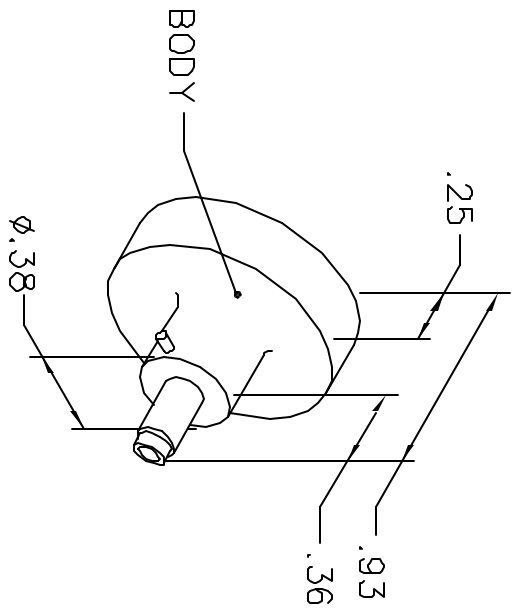

REVISIONS				
REV. SYM.	E.C.O.D. NUMBER	DESCRIPTION	BY DATE	APP'D DATE
1		ORIGINAL RELEASE	AAM 10-29-99	RRR 10-29-99

**UNCONTROLLED DOCUMENT
WILL NOT BE UPDATED**

NOTE: FOR USE WITH DANIELS CRIMP TOOLS
ACCOMMODATING "K" SERIES POSITIONERS

LOCATOR	ADDITIONAL FEATURES
HOLE DIMENSIONS	∅.063
	∇.58 MIN.
	∇.165

RESTRICTED & CONFIDENTIAL

CONFIDENTIAL PROPERTY OF DANIELS MANUFACTURING CORP. NOT TO BE DISCLOSED TO OTHERS, REPRODUCED OR USED FOR ANY OTHER PURPOSE, EXCEPT AS AUTHORIZED IN WRITING BY DANIELS MANUFACTURING. MUST BE RETURNED TO DANIELS MANUFACTURING CORP. ON COMPLETION OF ORDER OR OTHER PURPOSE FOR WHICH LENT.

DO NOT SCALE DRAWING

DRN.	AAM	DATE
CHK'D.	RRR	DATE
APP'D.		DATE
APP'D.		DATE

FMV DANIELS MANUFACTURING CORP.
ORLANDO, FLORIDA
CAGE 11851

TITLE: ENVELOPE DRAWING POSITIONER

WHERE USED: AFM8

SIZE SCALE: A NTS

POSTING: P/N K267-3-ENV

SIZE	SCALE	GAD P/N	SHEET	OF
A	NTS	K267-3-ENV	1	1
POSTING		P/N	REV.	
		K267-3-ENV	1