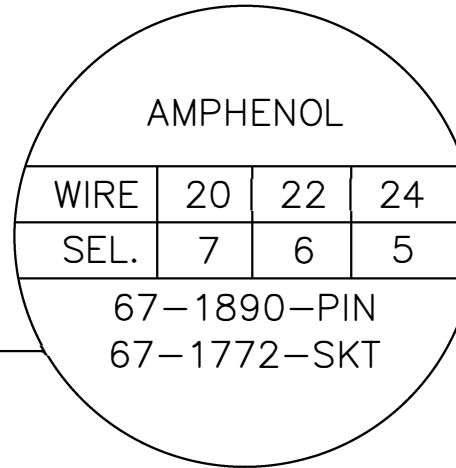

REVISIONS				
REV. SYM.	E.C.O. NUMBER	DESCRIPTION	BY DATE	APP'D DATE
1		ORIGINAL RELEASE	JWJ 2/16/06	RRR 2/16/06

**UNCONTROLLED DOCUMENT
WILL NOT BE UPDATED**