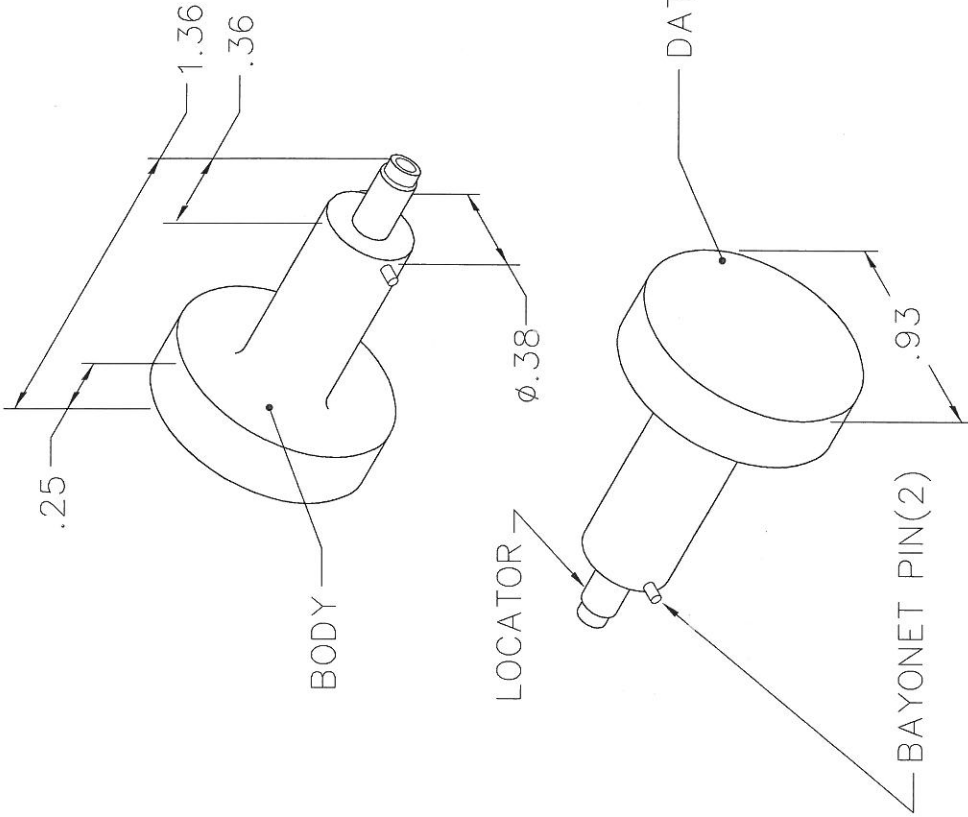

REVISIONS

REV. SYM.	E.C.O. NUMBER	DESCRIPTION	BY DATE	APP'D DATE
1		ORIGINAL RELEASE	TD 12-12-12	

**UNCONTROLLED DOCUMENT
WILL NOT BE UPDATED**

DIMENSIONS IN INCHES - UNLESS OTHERWISE SPECIFIED

RESTRICTED & CONFIDENTIAL

DO NOT SCALE DRAWING

DRN. *Tony Dilworth*
CHK'D. DATE 12-12-12

APP'D. DATE
APP'D. DATE

NOTE:
THIS DRAWING IS AN OUTLINE DRAWING OF THE RESPECTIVE DMC PART NUMBER INDICATED. ACTUAL DMC PART NUMBER IS DRAWING NUMBER WITHOUT THE "-ENV" SUFFIX.

DMC DANIELS MANUFACTURING CORP.
ORLANDO, FLORIDA
CAGE 11851

TITLE: ENVELOPE DRAWING POSITIONER

WHERE USED:
SIZE: A NONE
SCALE: NONE
POSTING: K605-ENV
SHEET: 1 OF 1
DWG. NO.: K605-ENV
REV.: 1

LOCATOR	HOLE DIMENSIONS	ADDITIONAL FEATURES
	0.052	0.098
	0.615	0.525
		0.110
		0.213