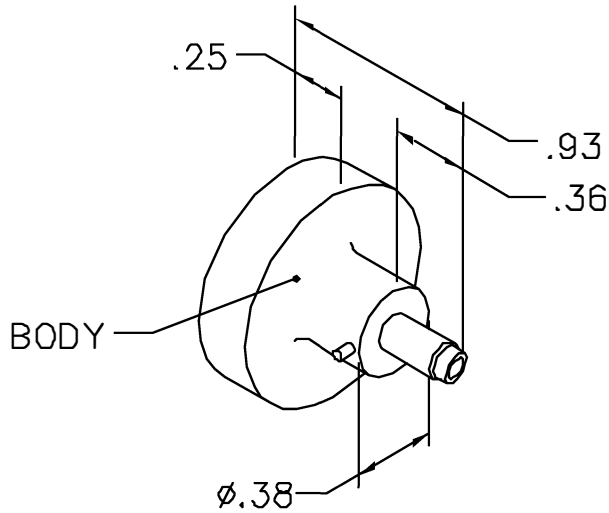

REVISIONS				
REV. SYM.	E.C.O. NUMBER	DESCRIPTION	BY DATE	APP'D DATE
1		ORIGINAL RELEASE	AAM 1-20-00	RRR 1-20-00

**UNCONTROLLED DOCUMENT
WILL NOT BE UPDATED**

NOTE: FOR USE WITH DANIELS CRIMP TOOLS
ACCOMMODATING "K" SERIES POSITIONERS

LOCATOR	
HOLE DIMENSIONS	ADDITIONAL FEATURES
ϕ.046 ∇.319	

RESTRICTED & CONFIDENTIAL

CONFIDENTIAL PROPERTY OF DANIELS MANUFACTURING CORP. NOT TO BE DISCLOSED TO OTHERS, REPRODUCED OR USED FOR ANY OTHER PURPOSE, EXCEPT AS AUTHORIZED IN WRITING BY DANIELS MANUFACTURING.

MUST BE RETURNED TO DANIELS MANUFACTURING CORP. ON COMPLETION OF ORDER OR OTHER PURPOSE FOR WHICH LENT.

DO NOT SCALE DRAWING

DRN. A. MOO-YOUNG	DATE 1-20-00
CHK'D. RRR	DATE 1-20-00
APP'D.	DATE
APP'D.	DATE
NOTE: THIS DRAWING IS AN OUTLINE DRAWING OF THE RESPECTIVE DMC PART NUMBER INDICATED. ACTUAL DMC PART NUMBER IS DRAWING NUMBER WITHOUT THE "-ENV" SUFFIX.	

DMC		DANIELS MANUFACTURING CORP. ORLANDO, FLORIDA CAGE 11851	
TITLE ENVELOPE DRAWING POSITIONER			
WHERE USED: AFMB			
SIZE A	SCALE NTS	CAD P/N K850-ENV	SHEET OF 1 1
POSTING		DWG. NO. K850-ENV	REV. 1