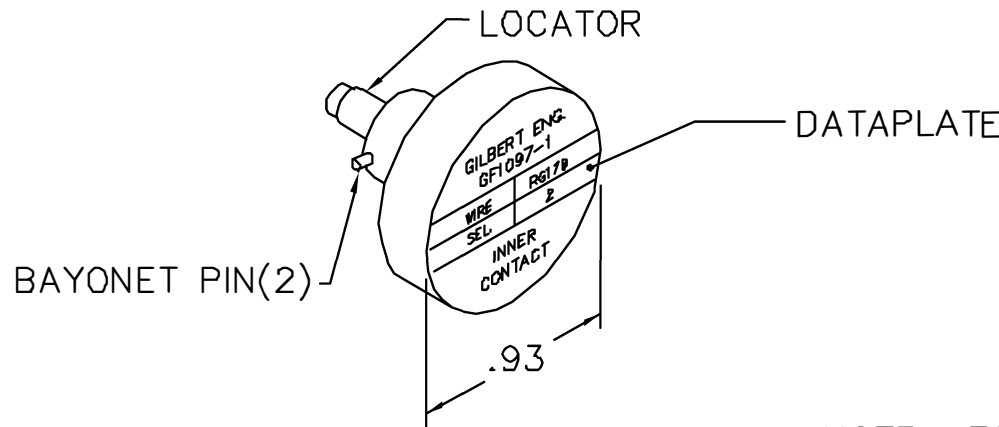

REVISIONS				
REV. SYM.	E.C.O. NUMBER	DESCRIPTION	BY DATE	APP'D DATE
1		ORIGINAL RELEASE	AAM 1-20-00	RRR 1-20-00

**UNCONTROLLED DOCUMENT
WILL NOT BE UPDATED**

NOTE: FOR USE WITH DANIELS CRIMP TOOLS
ACCOMMODATING "K" SERIES POSITIONERS

LOCATOR	
HOLE DIMENSIONS	ADDITIONAL FEATURES
ϕ .046 ∇ .319	

RESTRICTED & CONFIDENTIAL

CONFIDENTIAL PROPERTY OF DANIELS MANUFACTURING CORP. NOT TO BE DISCLOSED TO OTHERS, REPRODUCED OR USED FOR ANY OTHER PURPOSE, EXCEPT AS AUTHORIZED IN WRITING BY DANIELS MANUFACTURING.

MUST BE RETURNED TO DANIELS MANUFACTURING CORP. ON COMPLETION OF ORDER OR OTHER PURPOSE FOR WHICH LENT.

DO NOT SCALE DRAWING

DRN. A. MOO-YOUNG	DATE 1-20-00
CHK'D. RRR	DATE 1-20-00
APP'D.	DATE
APP'D.	DATE
NOTE: THIS DRAWING IS AN OUTLINE DRAWING OF THE RESPECTIVE DMC PART NUMBER INDICATED. ACTUAL DMC PART NUMBER IS DRAWING NUMBER WITHOUT THE "-ENV" SUFFIX.	