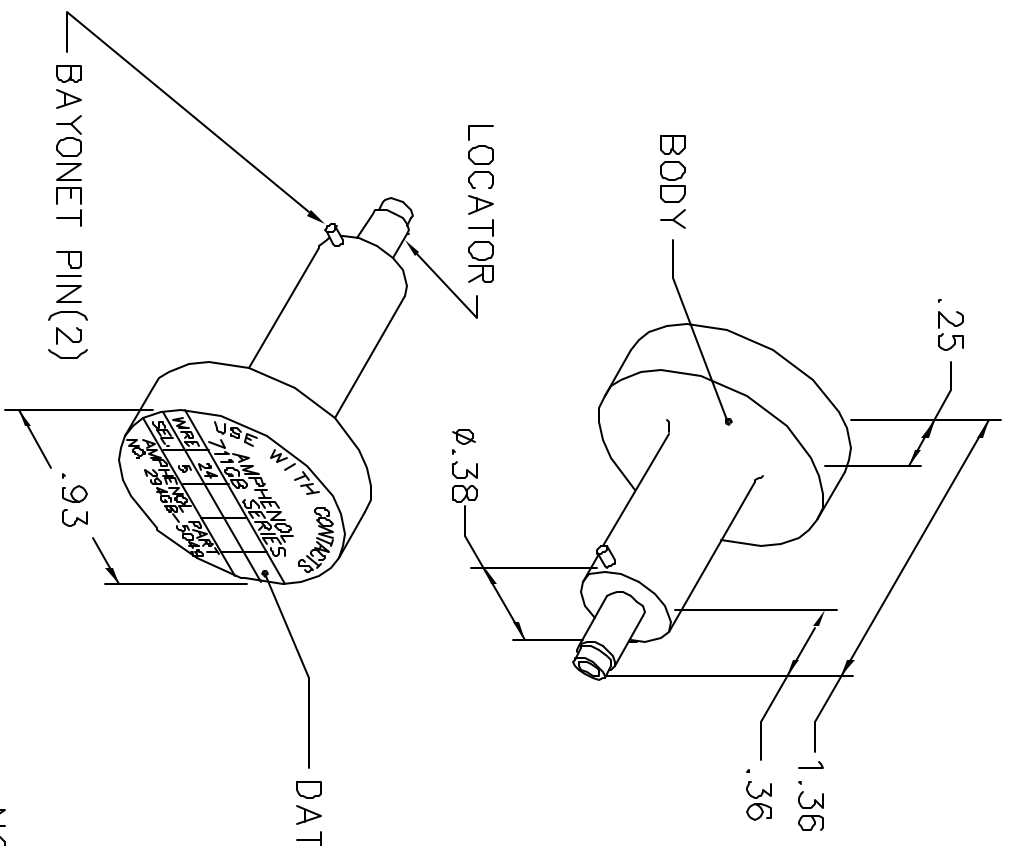

REVISIONS				
REV. SYM.	E.C.O. NUMBER	DESCRIPTION	BY DATE	APP'D DATE
1		ORIGINAL RELEASE	JS 5-1-91	DD 5-1-91

**UNCONTROLLED DOCUMENT
WILL NOT BE UPDATED**

NOTE: FOR USE WITH DANIELS CRIMP TOOLS
ACCOMMODATING "K" SERIES POSITIONERS

LOCATOR	
HOLE DIMENSIONS	ADDITIONAL FEATURES
∅.051	<input type="checkbox"/> ∅.061
∇.800 MIN.	<input type="checkbox"/> ∇.170
	<input type="checkbox"/> ∅.068
	<input type="checkbox"/> ∇.047

RESTRICTED & CONFIDENTIAL

DO NOT SCALE DRAWING

DRN.	JS	DATE	5-1-91
CHK'D.	DD	DATE	5-1-91
APP'D.		DATE	
APP'D.		DATE	

DMO DANIELS MANUFACTURING CORP.
ORLANDO, FLORIDA
CAGE 11851

ENVELOPE DRAWING
POSITIONER

WHERE USED: AFMB		CAD P/N	SHEET	OF
SIZE	SCALE	K880-ENV	1	1
POSTING		P/N		
		K880-ENV		