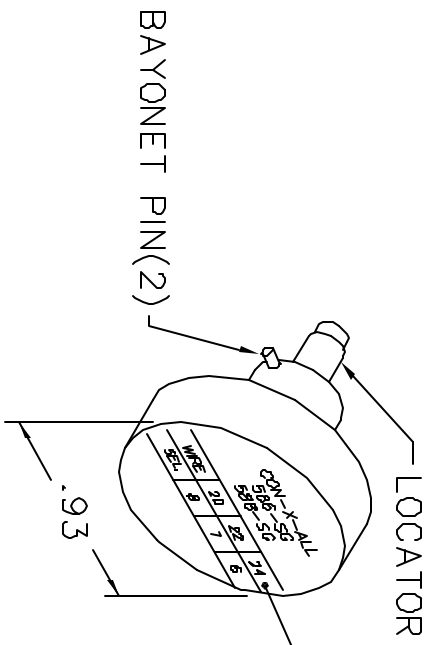

REVISIONS				
REV. SYM.	E.C.D. NUMBER	DESCRIPTION	BY DATE	APP'D DATE
1		ORIGINAL RELEASE	AAM 11-13-97	RRR 11-13-97

**UNCONTROLLED DOCUMENT
WILL NOT BE UPDATED**

CON-X-ALL			
586-SG			
588-SG			
WIRE	20	22	24
SEL.	8	7	6

NOTE: FOR USE WITH DANIELS CRIMP TOOLS
ACCOMMODATING "K" SERIES POSITIONERS

LOCATOR	
HOLE DIMENSIONS	ADDITIONAL FEATURES
∅.085 ∇.562	┌┐∅.094 ∇.196

RESTRICTED & CONFIDENTIAL

CONFIDENTIAL PROPERTY OF DANIELS MANUFACTURING CORP. NOT TO BE DISCLOSED TO OTHERS, REPRODUCED OR USED FOR ANY OTHER PURPOSE, EXCEPT AS AUTHORIZED IN WRITING BY DANIELS MANUFACTURING. MUST BE RETURNED TO DANIELS MANUFACTURING CORP. ON COMPLETION OF ORDER OR OTHER PURPOSE FOR WHICH LENT.

DO NOT SCALE DRAWING

DRN. A. MOO-YOUNG	DATE 11-13-97
CHK'D. RRR	DATE 11-13-97
APP'D.	DATE
APP'D.	DATE

DANIELS MANUFACTURING CORP.
ORLANDO, FLORIDA
CAGE 11851

TITLE
**ENVELOPE DRAWING
POSITIONER**

WHERE USED: AFMB		CAD P/N		SHEET		OF	
SIZE A	SCALE NTS	K910-ENV		1		1	
POSTING		P/N				REV.	
		K910-ENV				1	