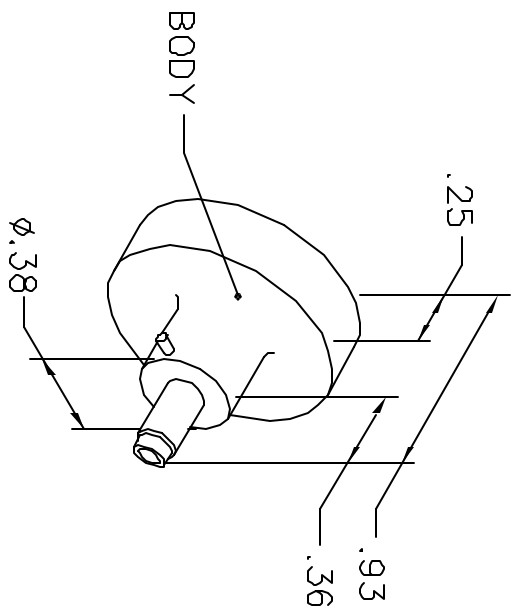

REVISIONS				
REV. SYM.	E.C.D. NUMBER	DESCRIPTION	BY DATE	APP'D DATE
1		ORIGINAL RELEASE	AAM 11-13-97	RRR 11-13-97

**UNCONTROLLED DOCUMENT
WILL NOT BE UPDATED**

CON-X-ALL			
586-SG			
588-SG			
WIRE	20	22	24
SEL.	8	7	6

NOTE: FOR USE WITH DANIELS CRIMP TOOLS
ACCOMMODATING "K" SERIES POSITIONERS

LOCATOR	
HOLE DIMENSIONS	ADDITIONAL FEATURES
∅.085 ∇.562	┌┐∅.094 ∇.196

RESTRICTED & CONFIDENTIAL

CONFIDENTIAL PROPERTY OF DANIELS MANUFACTURING CORP. NOT TO BE DISCLOSED TO OTHERS, REPRODUCED OR USED FOR ANY OTHER PURPOSE, EXCEPT AS AUTHORIZED IN WRITING BY DANIELS MANUFACTURING. MUST BE RETURNED TO DANIELS MANUFACTURING CORP. ON COMPLETION OF ORDER OR OTHER PURPOSE FOR WHICH LENT.

DO NOT SCALE DRAWING

DRN. A. MOO-YOUNG	DATE 11-13-97
CHK'D. RRR	DATE 11-13-97
APP'D.	DATE
APP'D.	DATE

DANIELS MANUFACTURING CORP.
ORLANDO, FLORIDA
CAGE 11851

TITLE
**ENVELOPE DRAWING
POSITIONER**

WHERE USED: AFMB		CAD P/N		SHEET		OF	
SIZE A	SCALE NTS	K910-ENV		1		1	
POSTING		P/N				REV.	
		K910-ENV				1