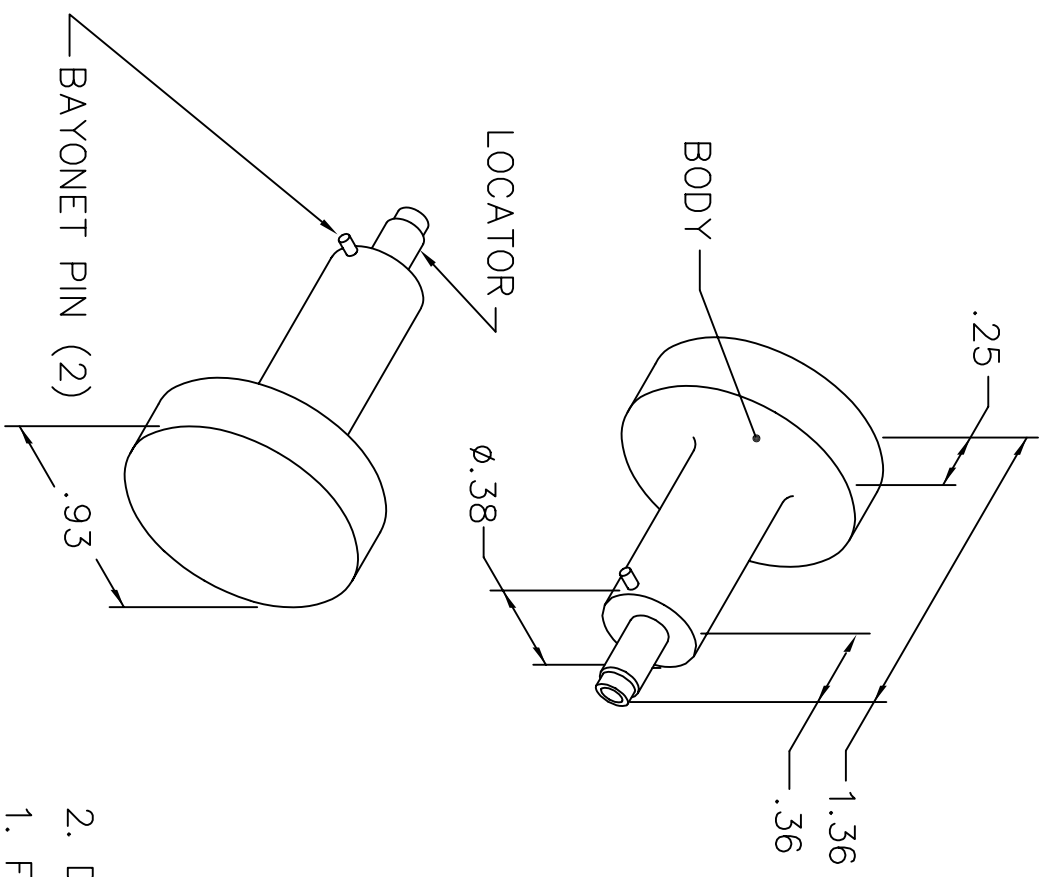

REVISIONS				
REV. SYM.	E.C.O. NUMBER	DESCRIPTION	BY DATE	APP'D DATE
1		ORIGINAL RELEASE	JWJ 6/17/03	RRR 6/17/03

**UNCONTROLLED DOCUMENT
WILL NOT BE UPDATED**

1. FOR USE WITH DANIELS CRIMP TOOL, AFM8.
2. DATAPLATE TO BE ORDERED AND SHIPPED SEPARATELY.

NOTES:

LOCATOR	
HOLE DIMENSIONS	ADDITIONAL FEATURES
Ø.063 ±1.070	Ø.031 PIN 1.000 LONG

RESTRICTED & CONFIDENTIAL

CONFIDENTIAL PROPERTY OF DANIELS MANUFACTURING CORP. NOT TO BE DISCLOSED TO OTHERS, REPRODUCED OR USED FOR ANY OTHER PURPOSE, EXCEPT AS AUTHORIZED IN WRITING BY DANIELS MANUFACTURING. MUST BE RETURNED TO DANIELS MANUFACTURING CORP. ON COMPLETION OF ORDER OR OTHER PURPOSE FOR WHICH LENT.

DO NOT SCALE DRAWING

DRN. J. JOYCE	DATE 6/17/03	 DANIELS MANUFACTURING CORP. ORLANDO, FLORIDA CAGE 11851	TITLE	
CHKD. RRR	DATE 6/17/03		ENVELOPE DRAWING POSITIONER	
APP'D.	DATE			
NOTE: THIS DRAWING IS AN OUTLINE DRAWING OF THE RESPECTIVE DMC PART NUMBER INDICATED. ACTUAL DMC PART NUMBER IS DRAWING NUMBER WITHOUT THE "-ENV" SUFFIX.		WHERE USED: AFM8	CAD P/N	SHEET
		SIZE A	K971S-ENV	1
		SCALE NTS	DWG. NO. K971S-ENV	OF 1
		POSTING		REV. 1