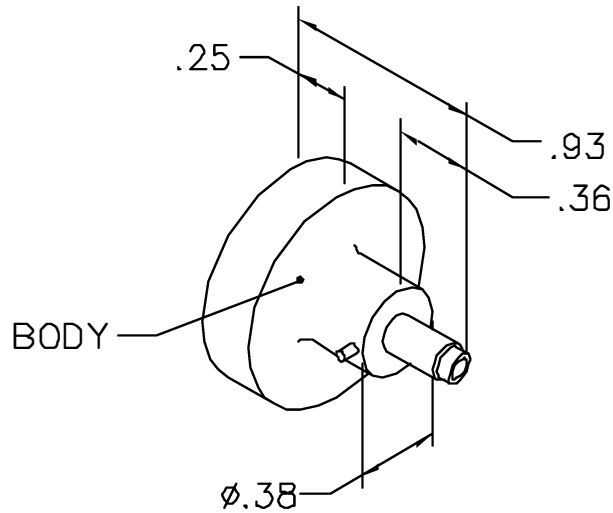

REVISIONS				
REV. SYM.	E.C.O. NUMBER	DESCRIPTION	BY DATE	APP'D DATE
1		ORIGINAL RELEASE	DC 5-12-95	DD 5-12-95

**UNCONTROLLED DOCUMENT
WILL NOT BE UPDATED**

NOTE: FOR USE WITH DANIELS CRIMP TOOLS
ACCOMMODATING "K" SERIES POSITIONERS

LOCATOR	
HOLE DIMENSIONS	ADDITIONAL FEATURES
Ø.055 ▽.430	└┘ Ø.078 ▽.024

RESTRICTED & CONFIDENTIAL

CONFIDENTIAL PROPERTY OF DANIELS MANUFACTURING CORP. NOT TO BE DISCLOSED TO OTHERS, REPRODUCED OR USED FOR ANY OTHER PURPOSE, EXCEPT AS AUTHORIZED IN WRITING BY DANIELS MANUFACTURING. MUST BE RETURNED TO DANIELS MANUFACTURING CORP. ON COMPLETION OF ORDER OR OTHER PURPOSE FOR WHICH LENT.

DO NOT SCALE DRAWING

DRN.	DC	DATE	5-12-95	DMC DANIELS MANUFACTURING CORP. ORLANDO, FLORIDA CAGE 11851
CHK'D.	DD	DATE	5-12-95	
APP'D.		DATE		
APP'D.		DATE		
NOTE: THIS DRAWING IS AN OUTLINE DRAWING OF THE RESPECTIVE DMC PART NUMBER INDICATED. ACTUAL DMC PART NUMBER IS DRAWING NUMBER WITHOUT THE "-ENV" SUFFIX.				TITLE
				ENVELOPE DRAWING POSITIONER M22520/2-31
				WHERE USED: AFMB
SIZE	SCALE	CAD P/N	SHEET	OF
A	NTS	K406-ENV	1	1
POSTING	DWG. NO.		REV.	
	K406-ENV		1