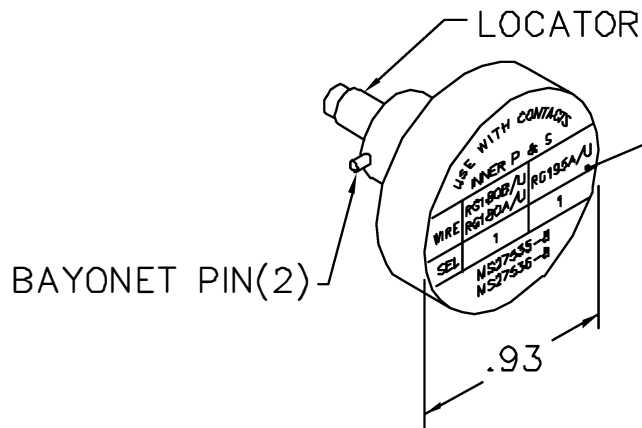

REVISIONS				
REV. SYM.	E.C.O. NUMBER	DESCRIPTION	BY DATE	APP'D DATE
1		ORIGINAL RELEASE	DC 5-12-95	DD 5-12-95

**UNCONTROLLED DOCUMENT
WILL NOT BE UPDATED**

NOTE: FOR USE WITH DANIELS CRIMP TOOLS
ACCOMMODATING "K" SERIES POSITIONERS

LOCATOR	
HOLE DIMENSIONS	ADDITIONAL FEATURES
Ø.055 ▽.430	└┘ Ø.078 ▽.024

RESTRICTED & CONFIDENTIAL

CONFIDENTIAL PROPERTY OF DANIELS MANUFACTURING CORP. NOT TO BE DISCLOSED TO OTHERS, REPRODUCED OR USED FOR ANY OTHER PURPOSE, EXCEPT AS AUTHORIZED IN WRITING BY DANIELS MANUFACTURING. MUST BE RETURNED TO DANIELS MANUFACTURING CORP. ON COMPLETION OF ORDER OR OTHER PURPOSE FOR WHICH LENT.

DO NOT SCALE DRAWING

DRN.	DC	DATE	5-12-95	DMC DANIELS MANUFACTURING CORP. ORLANDO, FLORIDA CAGE 11851
CHK'D.	DD	DATE	5-12-95	
APP'D.		DATE		
APP'D.		DATE		
NOTE: THIS DRAWING IS AN OUTLINE DRAWING OF THE RESPECTIVE DMC PART NUMBER INDICATED. ACTUAL DMC PART NUMBER IS DRAWING NUMBER WITHOUT THE "-ENV" SUFFIX.				TITLE
				ENVELOPE DRAWING POSITIONER M22520/2-31
				WHERE USED: AFMB
SIZE	SCALE	CAD P/N	SHEET	OF
A	NTS	K406-ENV	1	1
POSTING	DWG. NO.		REV.	
	K406-ENV		1	