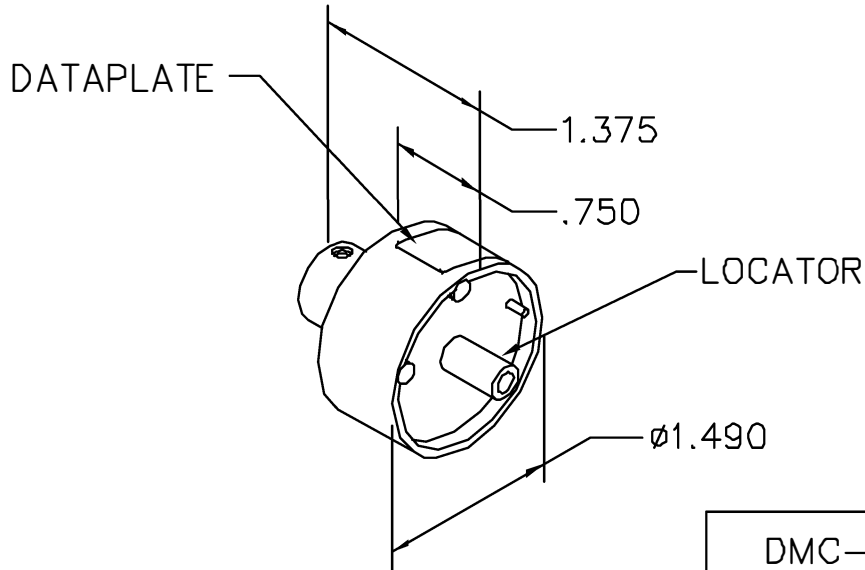

REVISIONS				
REV. SYM.	E.C.O. NUMBER	DESCRIPTION	BY DATE	APP'D DATE
1		ORIGINAL RELEASE	AAM 9-14-01	RRR 9-14-01

**UNCONTROLLED DOCUMENT
WILL NOT BE UPDATED**

DMC-USA CAGE 11851 GP295 HEAD ASSEMBLY M22520/4-02 USE WITH M22520/4-01 BASIC TOOL	M24308/14 & M24308/15 OUTER PIN & SOCKET -1 FOR RG/U196A & 178B -2 FOR RG/U174, 188A & RG/U316
--	--

DATAPLATE

LOCATOR	
HOLE DIMENSIONS	ADDITIONAL FEATURES
$\phi.116$ $\nabla.641$ MIN.	$\phi.140$ $\nabla.013$

RESTRICTED & CONFIDENTIAL

CONFIDENTIAL PROPERTY OF DANIELS
 MANUFACTURING CORP. NOT TO BE
 DISCLOSED TO OTHERS, REPRODUCED
 OR USED FOR ANY OTHER PURPOSE,
 EXCEPT AS AUTHORIZED IN WRITING
 BY DANIELS MANUFACTURING.
 MUST BE RETURNED TO DANIELS
 MANUFACTURING CORP. ON COMPLETION
 OF ORDER OR OTHER PURPOSE FOR
 WHICH LENT.