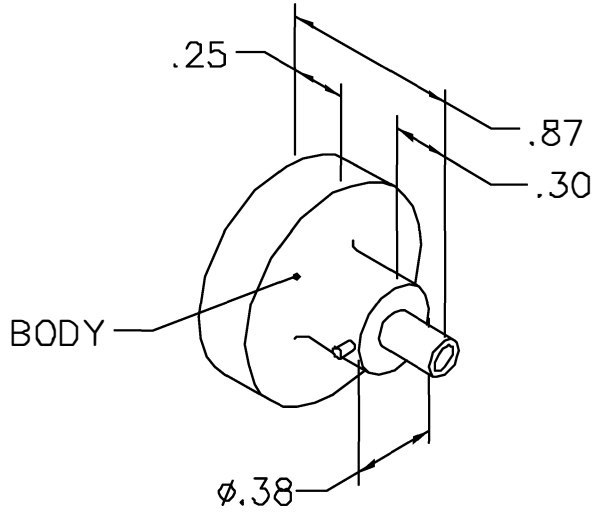

REVISIONS				
REV. SYM.	E.C.O. NUMBER	DESCRIPTION	BY DATE	APP'D DATE
1		ORIGINAL RELEASE	DUNG CAO 8-18-95	DD 8-18-95

**UNCONTROLLED DOCUMENT
WILL NOT BE UPDATED**

NOTE: FOR USE WITH DANIELS CRIMP TOOLS
ACCOMMODATING "86" SERIES POSITIONERS

LOCATOR	
HOLE DIMENSIONS	ADDITIONAL FEATURES
ϕ.073 ∇.675	/

RESTRICTED & CONFIDENTIAL

CONFIDENTIAL PROPERTY OF DANIELS MANUFACTURING CORP. NOT TO BE DISCLOSED TO OTHERS, REPRODUCED OR USED FOR ANY OTHER PURPOSE, EXCEPT AS AUTHORIZED IN WRITING BY DANIELS MANUFACTURING.
MUST BE RETURNED TO DANIELS MANUFACTURING CORP. ON COMPLETION OF ORDER OR OTHER PURPOSE FOR WHICH LENT.

DO NOT SCALE DRAWING

DRN.	DUNG CAD	DATE	8-18-95
CHK'D.	DD	DATE	8-18-95
APP'D.		DATE	
APP'D.		DATE	

DANIELS MANUFACTURING CORP.
ORLANDO, FLORIDA
CAGE 11851

TITLE
ENVELOPE DRAWING
POSITIONER (M22520/7-05)

WHERE USED: MHB60

SIZE	SCALE	CAD P/N	SHEET	OF
A	NTS	86-4-ENV	1	1
POSTING		P/N	REV.	
		86-4-ENV	1