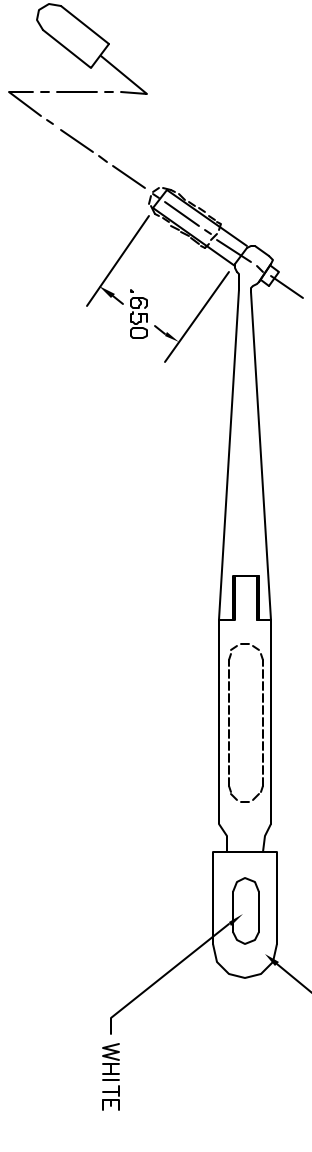

REV.	EQCD. NUMBER	DESCRIPTION	BY DATE	APP'D DATE
1		ORIGINAL RELEASE	8/27/91	8/22/91

VIEW A

**UNCONTROLLED DOCUMENT
WILL NOT BE UPDATED**

RESTRICTED & CONFIDENTIAL		ITEM	PART NO.	QTY.	DESCRIPTION/REMARKS
TRN.	DATE	LW	8/27/81		<p style="text-align: center;">DMC DANIEL'S MANUFACTURING CORP. ORLANDO, FLORIDA CAGE 71897</p> <p style="text-align: center;">REMOVAL TOOL ENVELOPE DRAWING</p>
CH'D.	DATE	PD	9/5/81		
APP'D.	DATE	AAM	9/5/91		
APP'D.	DATE				
<p>CONFIDENTIAL PROPERTY OF DANIEL'S MANUFACTURING CORP. NOT TO BE REPRODUCED OR TRANSMITTED IN ANY FORM OR BY ANY MEANS, ELECTRONIC OR MECHANICAL, INCLUDING PHOTOCOPYING, RECORDING, OR BY ANY INFORMATION STORAGE AND RETRIEVAL SYSTEM, WITHOUT THE WRITTEN PERMISSION OF DANIEL'S MANUFACTURING CORP. MUST BE RETURNED TO DANIEL'S MANUFACTURING CORP. ON COMPLETION OF ORDER OR OTHER PURPOSE FOR WHICH MADE.</p>					
<p>NOTE: THIS DRAWING IS AN OUTLINE DRAWING OF THE RESPECTIVE DMC PART NUMBER. ACTUAL DMC PART NUMBER IS DRAWING NUMBER WITHOUT THE "-ENV" SUFFIX.</p>					
DO NOT SCALE DRAWING		WHERE USED		CAD PAN	SHEET
		SIZE	SCALE	DRK95-16B-ENV	1
		POSTING	NTS	DMG. NO.	REV.
				DRK95-16B-ENV	1

X-ON Electronics

Largest Supplier of Electrical and Electronic Components

Click to view similar products for [Extraction, Removal & Insertion Tools](#) category:

Click to view products by [DMC manufacturer](#):