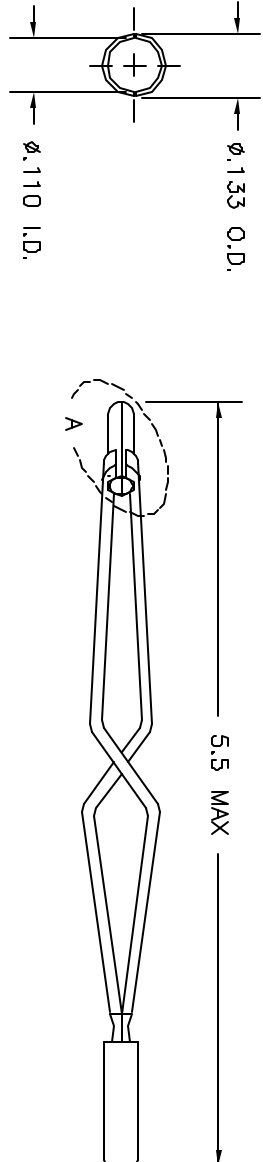

REV.	EQCD. NUMBER	DESCRIPTION	BY DATE	APP'D DATE
1		ORIGINAL RELEASE	8/27/91	8/22/91

VIEW A

**UNCONTROLLED DOCUMENT
WILL NOT BE UPDATED**

RESTRICTED & CONFIDENTIAL		ITEM	PART NO.	QTY.	DESCRIPTION/REMARKS
TRN.	DATE	LW	8/27/81		<p style="text-align: center;">DMC DANIEL'S MANUFACTURING CORP. ORLANDO, FLORIDA CAGE 71897</p> <p style="text-align: center;">REMOVAL TOOL ENVELOPE DRAWING</p>
CH'D.	DATE	PD	9/5/81		
APP'D.	DATE	AAM	9/5/91		
APP'D.	DATE				
<p>CONFIDENTIAL PROPERTY OF DANIEL'S MANUFACTURING CORP. NOT TO BE REPRODUCED OR TRANSMITTED IN ANY FORM OR BY ANY MEANS, ELECTRONIC OR MECHANICAL, INCLUDING PHOTOCOPYING, RECORDING, OR BY ANY INFORMATION STORAGE AND RETRIEVAL SYSTEM, WITHOUT THE WRITTEN PERMISSION OF DANIEL'S MANUFACTURING CORP. MUST BE RETURNED TO DANIEL'S MANUFACTURING CORP. ON COMPLETION OF ORDER OR OTHER PURPOSE FOR WHICH MADE.</p>					
<p>NOTE: THIS DRAWING IS AN OUTLINE DRAWING OF THE RESPECTIVE DMC PART NUMBER. ACTUAL DMC PART NUMBER IS DRAWING NUMBER WITHOUT THE "-ENV" SUFFIX.</p>					
DO NOT SCALE DRAWING		WHERE USED		CAD PAN	SHEET
		SIZE	SCALE	DRK95-16B-ENV	1
		POSTING	NTS	DMG. NO.	REV.
				DRK95-16B-ENV	1

X-ON Electronics

Largest Supplier of Electrical and Electronic Components

Click to view similar products for [Extraction, Removal & Insertion Tools](#) category:

Click to view products by [DMC manufacturer](#):