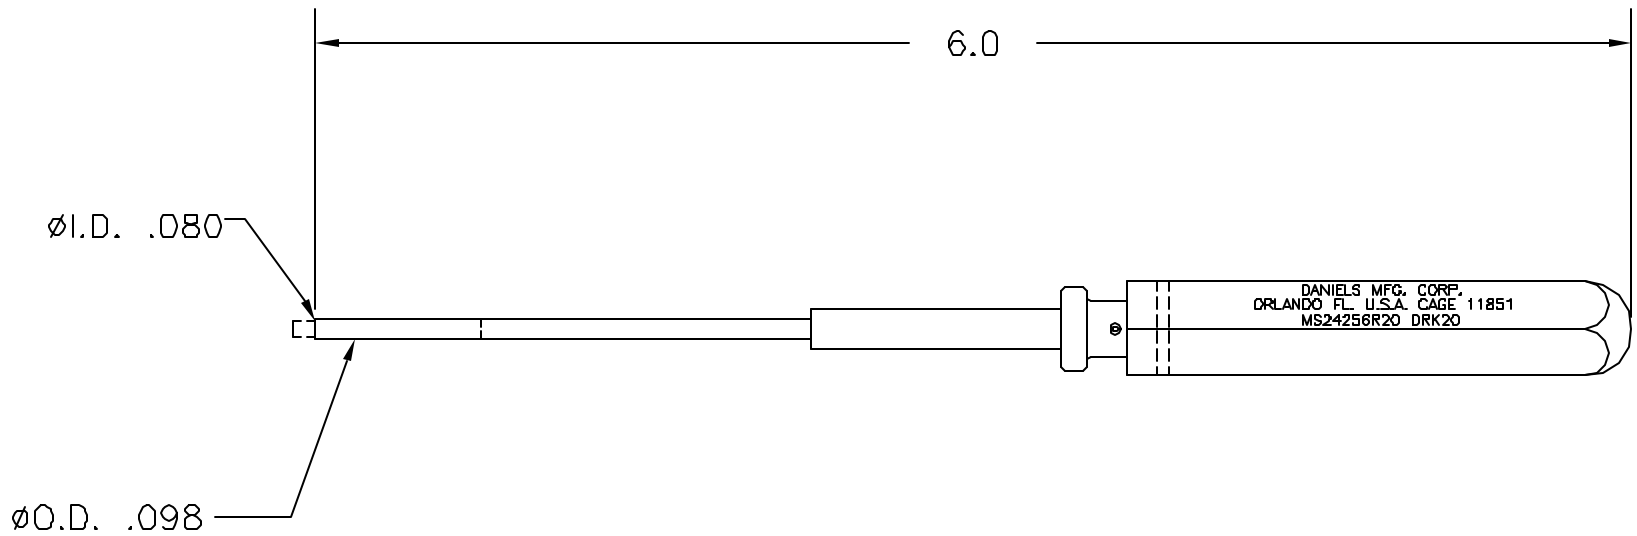

REVISIONS				
REV. SYM.	E.C.O. NUMBER	DESCRIPTION	BY DATE	APP'D DATE
1		ORIGINAL RELEASE	KMS 4/29/87	DC 4/30/87

**UNCONTROLLED DOCUMENT  
WILL NOT BE UPDATED**

<b>RESTRICTED &amp; CONFIDENTIAL</b>  CONFIDENTIAL PROPERTY OF DANIELS MANUFACTURING CORP. NOT TO BE DISCLOSED TO OTHERS, REPRODUCED OR USED FOR ANY OTHER PURPOSE, EXCEPT AS AUTHORIZED IN WRITING BY DANIELS MANUFACTURING. MUST BE RETURNED TO DANIELS MANUFACTURING CORP. ON COMPLETION OF ORDER OR OTHER PURPOSE FOR WHICH LENT.	MATERIAL	ITEM	PART NO.	QTY.	DESCRIPTION/REMARKS
	HEAT TREAT	DRN.	KMS	DATE	 <b>DANIELS MANUFACTURING CORP.</b> ORLANDO, FLORIDA CAGE 11851
		CHK'D.	DC	DATE	
	FINISH	APP'D.	DATE	TITLE <b>REMOVAL TOOL #20</b> <b>MS24256R20</b> <b>ENVELOPE DRAWING</b>	
APP'D.		DATE			
DO NOT SCALE DRAWING	WHERE USED:				
	SIZE	SCALE	CAD P/N	SHEET	OF
	A	1/1	DRK20-ENV	1	1
			POSTING	P/N	REV.
				DRK20-ENV	1