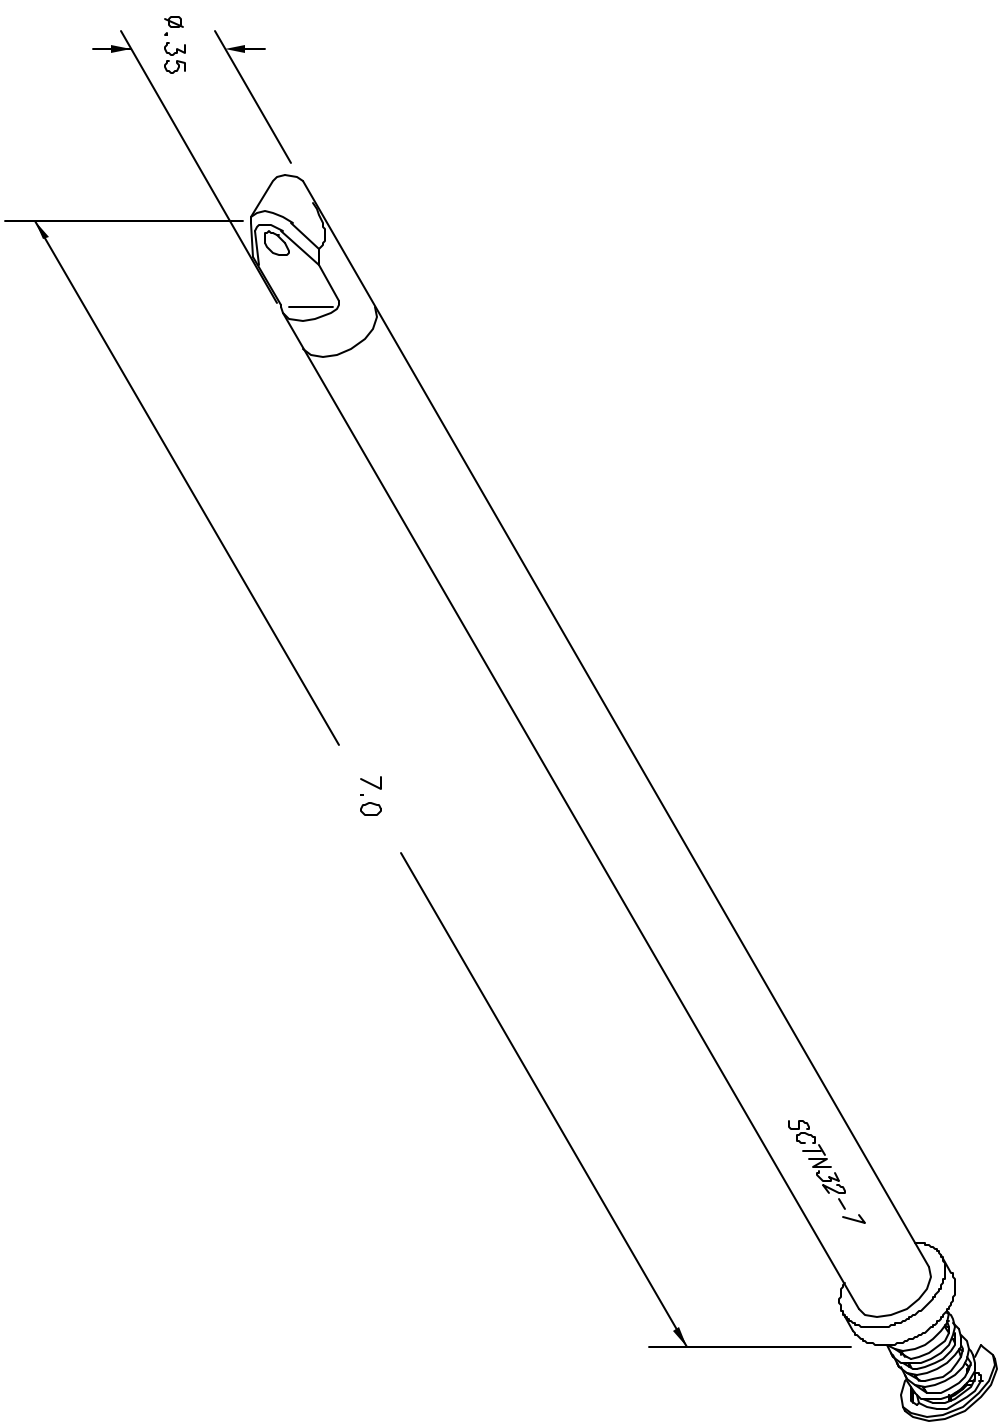

REV	DATE	DESCRIPTION	BY	DATE
1		ORIGINAL RELEASE		

UNCONTROLLED DOCUMENT  
WILL NOT BE UPDATED

ITEM	PART NO.	QTY.	DESCRIPTION/REMARKS
1	SC1N32-7-ENV	1	NOSE ASSEMBLY, 7" $\phi$ 032 SAFE-T-GABLE ENVELOPE DRAWING

DATE	SCALE	QUANTITY	REV.
11/20/81	1/8" = 1"	1	1

DATE	SCALE	QUANTITY	REV.
11/20/81	1/8" = 1"	1	1