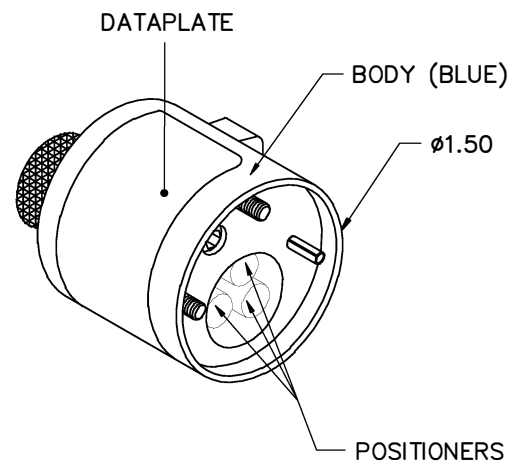

REVISIONS				
REV. SYM.	E.C.O. NUMBER	DESCRIPTION	BY DATE	APP'D DATE
1		ORIGINAL RELEASE	AAM 8-3-98	

**UNCONTROLLED DOCUMENT
WILL NOT BE UPDATED**

CONTACT		COLOR CODE	16	RG62A/U	WIRE SIZE	SELECTOR NO.
EDISON	42332	BLUE	5			
	23216-1	GREEN	5			
DEUTSCH #20DS		RED		1		

POSITIONER COLOR	HOLE DIMENSIONS	ADDITIONAL FEATURES
BLUE	Ø.125 ↓.530	
GREEN	Ø.099 ↓.455	
RED	Ø.098 ↓THRU	└┘ Ø.125 ↓.140

RESTRICTED & CONFIDENTIAL		ITEM	PART NO.	QTY.	DESCRIPTION/REMARKS	
CONFIDENTIAL PROPERTY OF DANIELS MANUFACTURING CORP. NOT TO BE DISCLOSED TO OTHERS, REPRODUCED OR USED FOR ANY OTHER PURPOSE, EXCEPT AS AUTHORIZED IN WRITING BY DANIELS MANUFACTURING. MUST BE RETURNED TO DANIELS MANUFACTURING CORP. ON COMPLETION OF ORDER OR OTHER PURPOSE FOR WHICH LENT.		DRN.	A. MOO-YOUNG	DATE	8-3-98	
		CHK'D.		DATE		
		APP'D.		DATE		 DANIELS MANUFACTURING CORP. ORLANDO, FLORIDA CAGE 11851
		APP'D.		DATE		
		TITLE		ENVELOPE DRAWING TURRET HEAD		
		WHERE USED:		AFB		
		SIZE	B	SCALE	NTS	
		CAD P/N	TH116-ENV		SHEET 1 OF 1	
		POSTING	P/N	TH116-ENV	REV. 1	