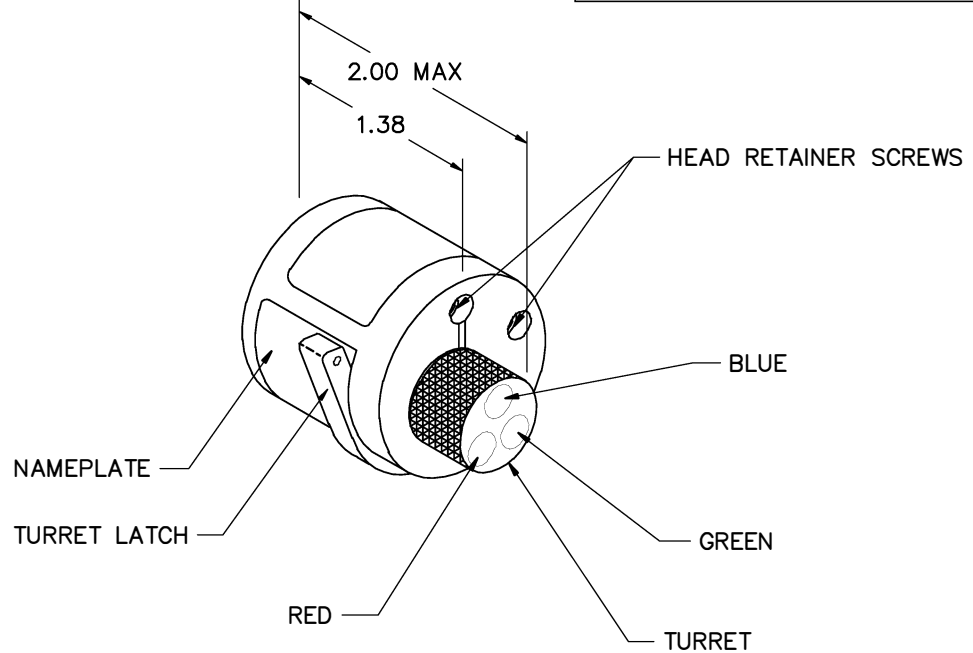

REVISIONS				
REV. SYM.	E.C.O. NUMBER	DESCRIPTION	BY DATE	APP'D DATE
1		ORIGINAL RELEASE	AAM 8-3-98	

**UNCONTROLLED DOCUMENT
WILL NOT BE UPDATED**

CONTACT		COLOR CODE	16	RG62A/U	WIRE SIZE	SELECTOR NO.
EDISON	42332	BLUE	5			
	23216-1	GREEN	5			
DEUTSCH #20DS		RED		1		

POSITIONER COLOR	HOLE DIMENSIONS	ADDITIONAL FEATURES
BLUE	Ø.125 ↓.530	
GREEN	Ø.099 ↓.455	
RED	Ø.098 ↓THRU	└┘ Ø.125 ↓.140

RESTRICTED & CONFIDENTIAL		ITEM	PART NO.	QTY.	DESCRIPTION/REMARKS	
CONFIDENTIAL PROPERTY OF DANIELS MANUFACTURING CORP. NOT TO BE DISCLOSED TO OTHERS, REPRODUCED OR USED FOR ANY OTHER PURPOSE, EXCEPT AS AUTHORIZED IN WRITING BY DANIELS MANUFACTURING. MUST BE RETURNED TO DANIELS MANUFACTURING CORP. ON COMPLETION OF ORDER OR OTHER PURPOSE FOR WHICH LENT.		DRN.	A. MOO-YOUNG	DATE	8-3-98	
		CHK'D.		DATE		
		APP'D.		DATE		 DANIELS MANUFACTURING CORP. ORLANDO, FLORIDA CAGE 11851
		APP'D.		DATE		
		TITLE		ENVELOPE DRAWING TURRET HEAD		
		WHERE USED:		AFB		
		SIZE	B	SCALE	NTS	
		CAD P/N	TH116-ENV		SHEET 1 OF 1	
		POSTING	P/N	TH116-ENV	REV. 1	