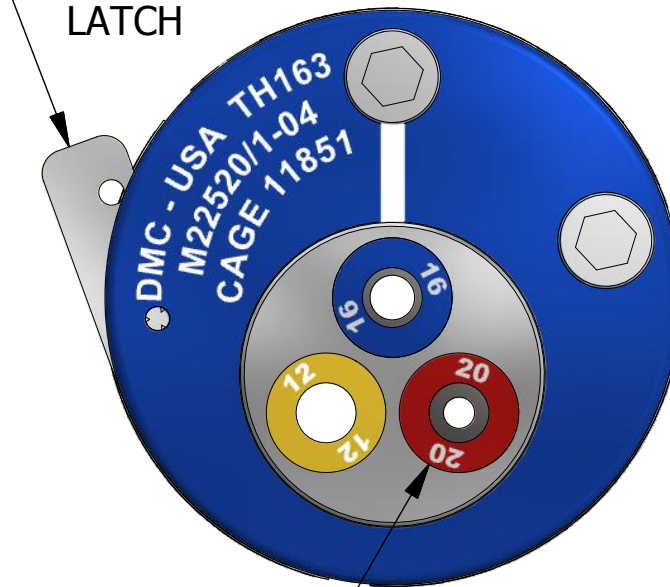

REVISIONS

REV	ECO NO.	DESCRIPTION	BY	DATE	APP'D BY	DATE
1		ORIGINAL RELEASE	JWS	1/31/1986	RRR	2/13/1986
2		REDRAWN	AAM	12/14/1999	RRR	12/14/1999
3	23573	UPDATED & REDRAWN	TonyD	2/20/2015		

DATAPLATE

MS27655 MS27490 91, 92, 93, 94	POSITIONER COLOR	24	22	20	18	16	14	12	WIRE SIZE	SELECTOR NO.
-20	RED	1	2	3						
-16	BLUE			4	5	6				
-12	YELLOW						7	8		

**UNCONTROLLED DOCUMENT
WILL NOT BE UPDATED**
DIMENSIONS IN INCHES - UNLESS OTHERWISE SPECIFIED

3X POSITIONER INSERTS

TURRET
LATCH

TURRET

RANDOM ORDER OF
ROTATION IS ACCEPTABLE
FOR POSITIONER INSERTS

INSERT COLOR	HOLE DIMENSIONS	ADDITIONAL FEATURES
RED	Ø.082 ∇THRU	└┬Ø.096 ∇.050
BLUE	Ø.116 ∇THRU	└┬Ø.136 ∇.047
YELLOW	Ø.166 ∇THRU	└┬Ø.185 ∇.040

MATERIAL	ITEM	PART NO.	QTY.	DESCRIPTION / REMARKS
N/A	DRN. JWS CHK'D.	DATE 1/31/1986 DATE		DANIELS MANUFACTURING CORP. ORLANDO, FLORIDA CAGE 11851
HEAT TREAT N/A	NOTE: THIS DRAWING IS AN OUTLINE DRAWING OF THE RESPECTIVE DMC PART NUMBER INDICATED. ACTUAL DMC PART NUMBER IS CAD PART NUMBER WITHOUT THE "-ENV" SUFFIX		TITLE TURRET HEAD (M22520/1-04) ENVELOPE DRAWING	WHERE USED: AF8
FINISH N/A	SIZE B	SCALE 2 : 1	CAD P/N TH163-ENV	SHEET 1 OF 1 REV. 3
			DWG. NO. TH163	