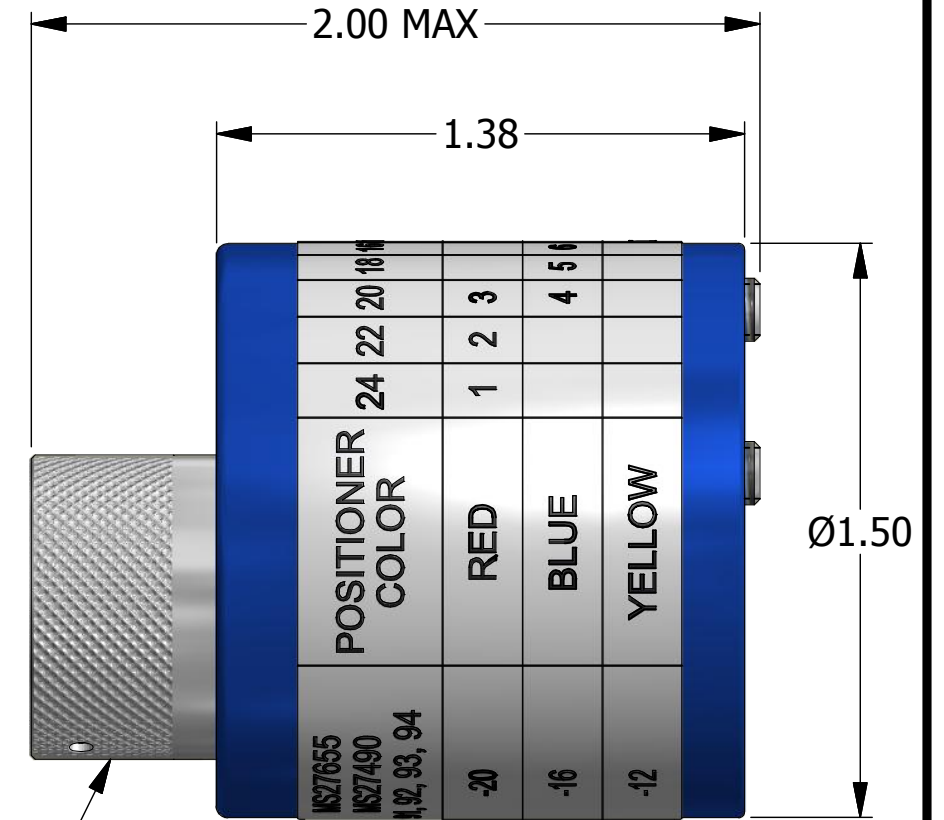

REVISIONS

REV	ECO NO.	DESCRIPTION	BY	DATE	APP'D BY	DATE
1		ORIGINAL RELEASE	JWS	1/31/1986	RRR	2/13/1986
2		REDRAWN	AAM	12/14/1999	RRR	12/14/1999
3	23573	UPDATED & REDRAWN	TonyD	2/20/2015		

DATAPLATE

MS27655 MS27490 91, 92, 93, 94	POSITIONER COLOR	24	22	20	18	16	14	12	WIRE SIZE	SELECTOR NO.
-20	RED	1	2	3						
-16	BLUE			4	5	6				
-12	YELLOW						7	8		

**UNCONTROLLED DOCUMENT
WILL NOT BE UPDATED**
DIMENSIONS IN INCHES - UNLESS OTHERWISE SPECIFIED

3X POSITIONER INSERTS

TURRET
LATCH

TURRET

RANDOM ORDER OF
ROTATION IS ACCEPTABLE
FOR POSITIONER INSERTS

INSERT COLOR	HOLE DIMENSIONS	ADDITIONAL FEATURES
RED	Ø.082 ∇THRU	└┬Ø.096 ∇.050
BLUE	Ø.116 ∇THRU	└┬Ø.136 ∇.047
YELLOW	Ø.166 ∇THRU	└┬Ø.185 ∇.040

MATERIAL	ITEM	PART NO.	QTY.	DESCRIPTION / REMARKS
N/A	DRN. JWS CHK'D.	DATE 1/31/1986 DATE		DANIELS MANUFACTURING CORP. ORLANDO, FLORIDA CAGE 11851
HEAT TREAT N/A	NOTE: THIS DRAWING IS AN OUTLINE DRAWING OF THE RESPECTIVE DMC PART NUMBER INDICATED. ACTUAL DMC PART NUMBER IS CAD PART NUMBER WITHOUT THE "-ENV" SUFFIX		TITLE TURRET HEAD (M22520/1-04) ENVELOPE DRAWING	WHERE USED: AF8
FINISH N/A	SIZE B	SCALE 2 : 1	CAD P/N TH163-ENV	SHEET 1 OF 1 REV. 3
			DWG. NO. TH163	