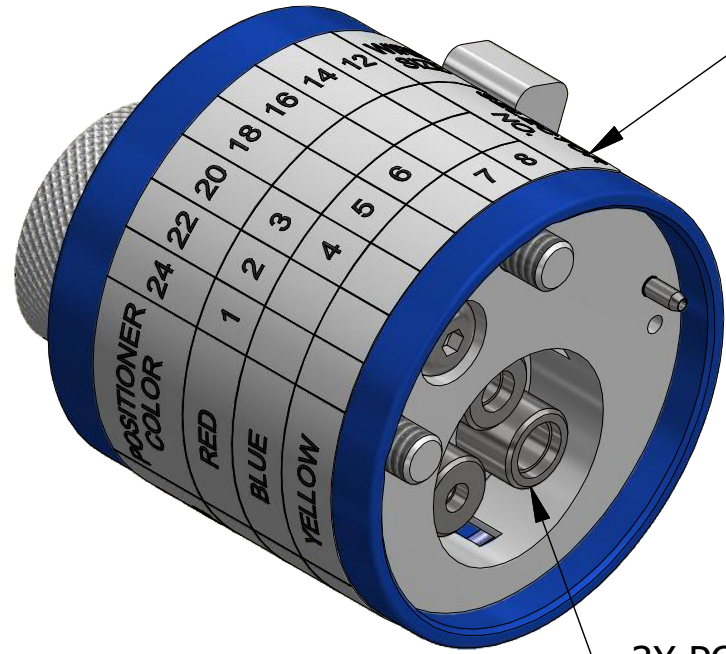

REVISIONS

REV	ECO NO.	DESCRIPTION	BY	DATE	APP'D BY	DATE
1		ORIGINAL RELEASE	JWS	1/31/1986	RRR	2/13/1986
2		REDRAWN	AAM	12/14/1999	RRR	12/14/1999
3	23573	UPDATED & REDRAWN	TonyD	2/20/2015		

DATAPLATE

MS27655 MS27490 91, 92, 93, 94	POSITIONER COLOR	24	22	20	18	16	14	12	WIRE SIZE	SELECTOR NO.
-20	RED	1	2	3						
-16	BLUE			4	5	6				
-12	YELLOW						7	8		

**UNCONTROLLED DOCUMENT
WILL NOT BE UPDATED**
DIMENSIONS IN INCHES - UNLESS OTHERWISE SPECIFIED

3X POSITIONER INSERTS

TURRET
LATCH

TURRET

RANDOM ORDER OF
ROTATION IS ACCEPTABLE
FOR POSITIONER INSERTS

INSERT COLOR	HOLE DIMENSIONS	ADDITIONAL FEATURES
RED	Ø.082 ∇THRU	└┬Ø.096 ∇.050
BLUE	Ø.116 ∇THRU	└┬Ø.136 ∇.047
YELLOW	Ø.166 ∇THRU	└┬Ø.185 ∇.040

MATERIAL	ITEM	PART NO.	QTY.	DESCRIPTION / REMARKS
N/A	DRN. JWS CHK'D.	DATE 1/31/1986 DATE		DANIELS MANUFACTURING CORP. ORLANDO, FLORIDA CAGE 11851
HEAT TREAT N/A	NOTE: THIS DRAWING IS AN OUTLINE DRAWING OF THE RESPECTIVE DMC PART NUMBER INDICATED. ACTUAL DMC PART NUMBER IS CAD PART NUMBER WITHOUT THE "-ENV" SUFFIX		TITLE TURRET HEAD (M22520/1-04) ENVELOPE DRAWING	WHERE USED: AF8
FINISH N/A	SIZE B	SCALE 2 : 1	CAD P/N TH163-ENV	SHEET 1 OF 1 REV. 3
			DWG. NO. TH163	