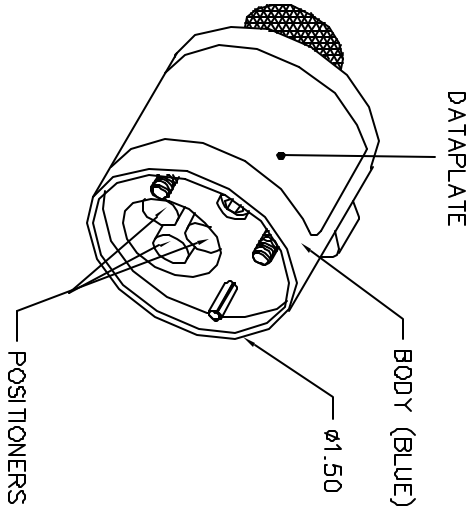

| REVISIONS | | | | |
|-----------|---------------|--------------------------|----------------|-------------|
| REV. SYM. | E.O.D. NUMBER | DESCRIPTION | BY DATE | APP'D DATE |
| 2 | | .125 C/BORE WAS .154 DP. | MM RRR 7-22-93 | RRR 7-22-93 |

**UNCONTROLLED DOCUMENT
WILL NOT BE UPDATED**

| DEUTSCH DS 800 | COLOR CODE | 26 | 24 | 22 | 20 | 18 | 16 | 14 | 12 | WIRE SIZE |
|----------------|------------|----|----|----|----|----|----|----|----|--------------|
| -20 | RED | 1 | 2 | 3 | 4 | | | | | |
| -16 | BLUE | | | | 4 | 5 | 6 | | | |
| -12 | YELLOW | | | | | | | 7 | 8 | |
| | | | | | | | | | | SELECTOR NO. |

| POSITIONER COLOR | HOLE DIMENSIONS | ADDITIONAL FEATURES |
|------------------|--|--|
| RED | $\uparrow \phi .098$ $\uparrow .840$ MIN. | $\square \phi .125$ $\uparrow .140$ |
| BLUE | $\uparrow \phi .130$ $\uparrow .840$ MIN. | $\square \phi .156$ $\uparrow .154$ |
| YELLOW | $\uparrow \phi .191$ $\uparrow .840$ MIN. | $\square \phi .219$ $\uparrow .154$ |