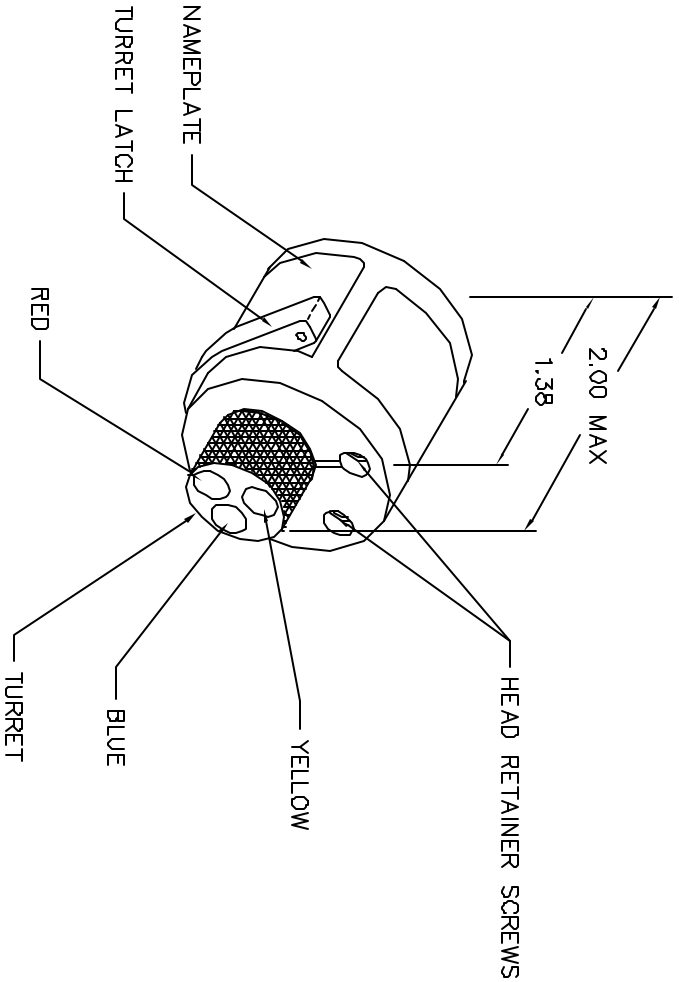

RESTRICTED & CONFIDENTIAL		DANIELS MANUFACTURING CORP. MANUFACTURING DEPT. NOT TO BE DISCLOSED TO OTHERS. REPRODUCED OR USED FOR ANY OTHER PURPOSE, EXCEPT AS AUTHORIZED IN WRITING BY DANIELS MANUFACTURING. MUST BE RETURNED TO DANIELS MANUFACTURING OR OTHER AGENCIES OR ORDER WHICH REFERENCE FOR WHICH SENT.	
ITEM	PART NO.	QTY.	DESCRIPTION/REMARKS
DM A	MOD-YELUNG	DATE 7-22-93	
DM D	RRR	DATE 7-22-93	
DM F	DATE		
DM G	DATE		
TITLE		WHERE USED: A/B	
ENVELOPE DRAWING		CAD P/N	
TURRET HEAD		TH1B-ENV	
SIZE	SCALE	CAD P/N	SHEET
B	NTS	TH1B-ENV	1 OF 1
POSTING		P/N	REV.
		TH1B-ENV	2

DO NOT SCALE DRAWING