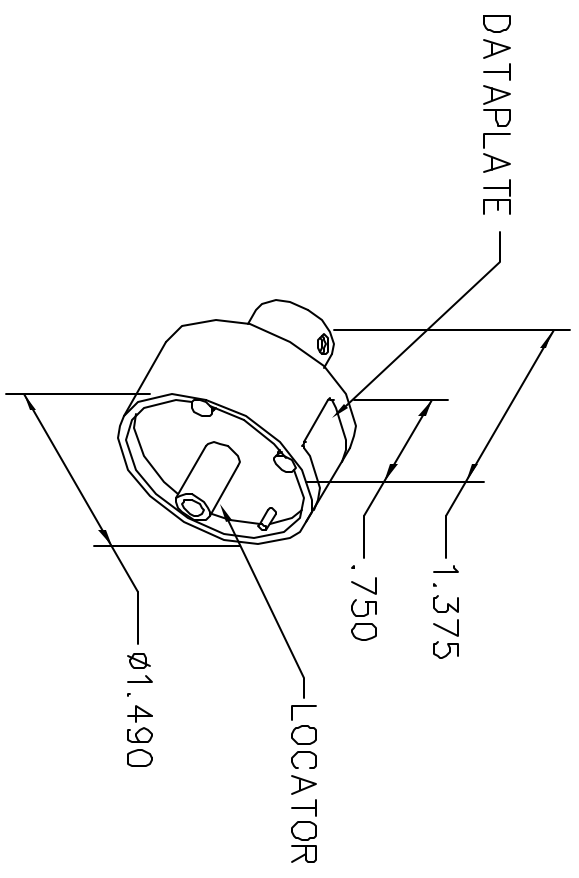

REVISIONS				
REV. SYM.	E.C.O. NUMBER	DESCRIPTION	BY DATE	APP'D DATE
1		ORIGINAL RELEASE	JMU 4/12/05	RRR 4/12/05

**UNCONTROLLED DOCUMENT
WILL NOT BE UPDATED**

BURNDY CONTACTS RM16M23K RC16M23K	20	18	16	WIRE SIZE
	4	5	5	SELECTOR NUMBER

DATAPLATE

LOCATOR	
HOLE DIMENSIONS	ADDITIONAL FEATURES
∅.067 ∇.779	∅.147 ∇.468

RESTRICTED & CONFIDENTIAL

CONFIDENTIAL PROPERTY OF DANIELS MANUFACTURING CORP. NOT TO BE DISCLOSED TO OTHERS, REPRODUCED OR USED FOR ANY OTHER PURPOSE, EXCEPT AS AUTHORIZED IN WRITING BY DANIELS MANUFACTURING. MUST BE RETURNED TO DANIELS MANUFACTURING CORP. ON COMPLETION OF ORDER OR OTHER PURPOSE FOR WHICH LENT.

DO NOT SCALE DRAWING

DRN. J. JOYCE	DATE 4/12/05	 DANIELS MANUFACTURING CORP. ORLANDO, FLORIDA CAGE 11851		
CHKD. RRR	DATE 4/12/05			
APP'D.	DATE	TITLE SINGLE POSITION HEAD ENVELOPE DRAWING		
APP'D.	DATE			
NOTE: THIS DRAWING IS AN OUTLINE DRAWING OF THE RESPECTIVE DMG PART NUMBER INDICATED. ACTUAL DMG PART NUMBER IS DRAWING NUMBER WITHOUT THE "-ENV" SUFFIX.		WHERE USED: AFB	GAD P/N TP1142-ENV	SHEET 1 OF 1
		POSTING	DWG. NO. TP1142-ENV	REV. 1