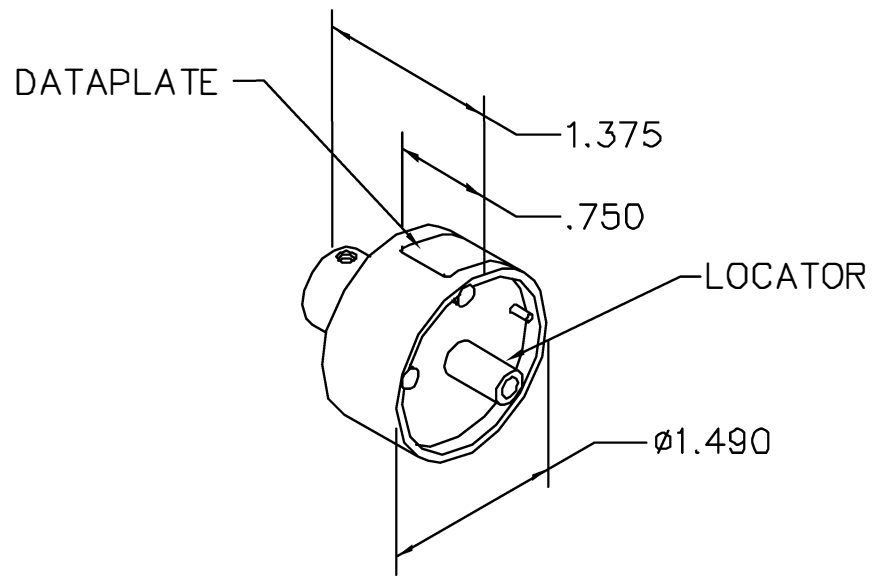

REVISIONS				
REV. SYM.	E.C.O. NUMBER	DESCRIPTION	BY DATE	APP'D DATE
1		ORIGINAL RELEASE	JBP 6-84	TM 6-84

**UNCONTROLLED DOCUMENT
WILL NOT BE UPDATED**

BURNDY	RG161/U*	RG174/U	CABLE
RCDX60-1			
RMDX60-2	7	7	SELECTOR NO.
* ALSO MCAIR ST5M1323-001 TIMES AA2325 TENSOLITE 26895/15X-1			

DATAPLATE

LOCATOR	
HOLE DIMENSIONS	ADDITIONAL FEATURES
$\phi .078$ $\nabla .642$	$\phi .144$ $\nabla .498$

RESTRICTED & CONFIDENTIAL

CONFIDENTIAL PROPERTY OF DANIELS MANUFACTURING CORP. NOT TO BE DISCLOSED TO OTHERS, REPRODUCED OR USED FOR ANY OTHER PURPOSE, EXCEPT AS AUTHORIZED IN WRITING BY DANIELS MANUFACTURING.
MUST BE RETURNED TO DANIELS MANUFACTURING CORP. ON COMPLETION OF ORDER OR OTHER PURPOSE FOR WHICH LENT.

DO NOT SCALE DRAWING

DRN.	JBP	DATE	6-84
CHK'D.	TM	DATE	6-84
APP'D.	KR	DATE	6-25-84
APP'D.		DATE	

DANIELS MANUFACTURING CORP.
ORLANDO, FLORIDA
CAGE 11851

TITLE
ENVELOPE DRAWING
SINGLE POSITION HEAD

WHERE USED: AF8

SIZE	SCALE	CAD P/N	SHEET	OF	
A	NTS	TP120-ENV	1	1	
POSTING		DWG NO.			REV.
		TP120-ENV			1